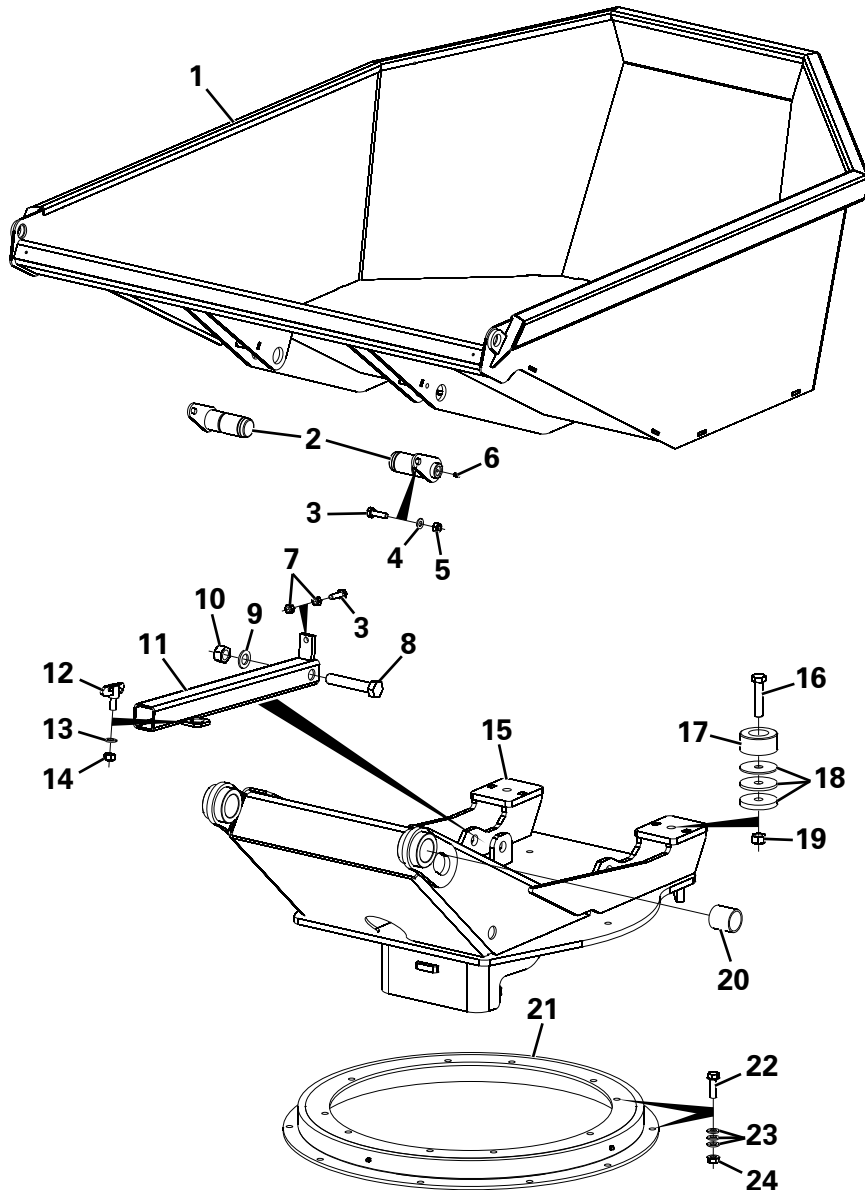

SKIP AND SUB CHASSIS

Item	Part No.	Description	Qty	U/M
1	T101000	SKIP	1.0	EA
2	T100995	SKIP PIVOT PIN	2.0	EA
3	T16505	SET SCREW	3.0	EA
4	T10734	HEAVY DUTY WASHER	2.0	EA
5	T13064	PHILIDAS NUT	2.0	EA
6	T16586	GREASE NIPPLE	2.0	EA
7	T12509	NUT	2.0	EA
8	T100404	BOLT	1.0	EA
9	T17306	WASHER	1.0	EA
10	T20325	STOVER NUT	1.0	EA
11	T100235	SKIP PROP ASSY	1.0	EA
12	T100384	ANTI-LUCE FITTING	1.0	EA
13	T19809	WASHER	1.0	EA
14	T14283	PHILIDAS NUT	1.0	EA
15	T102826	SUB CHASSIS	1.0	EA
16	T100594	BOLT	2.0	EA
17	T100581	SKIP STOP	2.0	EA
18	T100578	SKIP PAD SPACER 3mm	A/R	EA
	T100303	SKIP PAD SPACER 5mm	A/R	EA
	T100386	SKIP PAD SPACER 10mm	A/R	EA
19	T14910	PHILIDAS NUT	2.0	EA
20	T100029	BUSH	2.0	EA
21	T100959	SLEW RING	1.0	EA
22	T9926	DURLOCK BOLT	20.0	EA
23	T7245/1	.003 SHIM	A/R	EA
	T7245/2	.005 SHIM	A/R	EA
	T7245/3	.010 SHIM	A/R	EA
	T7245/4	.020 SHIM	A/R	EA
	T7245/5	.030 SHIM	A/R	EA
24	T9928	DURLOCK NUT	20.0	EA