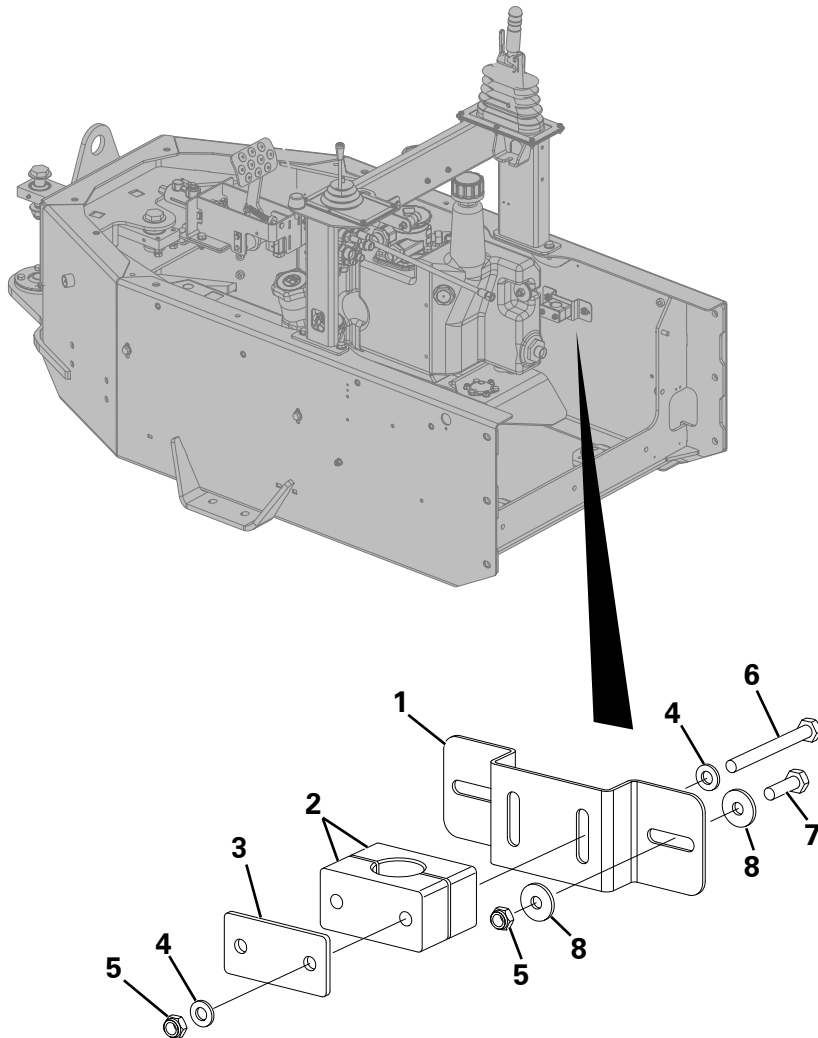

HOSE CLAMP MOUNTING ASSEMBLY

Item	Part No.	Description	Qty	U/M
1	T105364	HOSE CLAMP MOUNTING BRACKET	1.0	EA
2	T105355	SINGLE HOSE CLAMP	1.0	EA
3	T105356	COVER PLATE	1.0	EA
4	T13911	WASHER	4.0	EA
5	T16481	NYLOC NUT	4.0	EA
6	T17823	BOLT	2.0	EA
7	T16477	SET SCREW	2.0	EA
8	T15830	HEAVY DUTY WASHER	4.0	EA