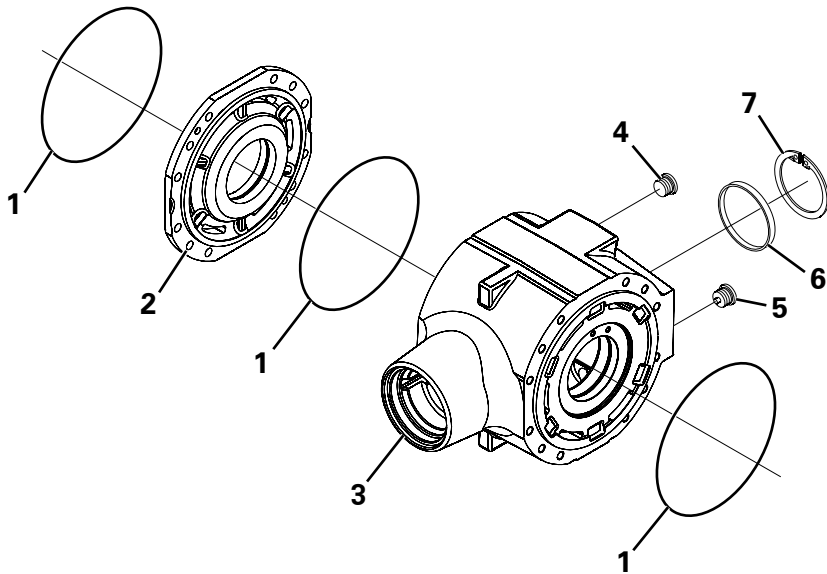

FRONT AXLE - CENTRAL HOUSING

Item	Part No.	Description	Qty	U/M
1	T53873	O RING	3.0	EA
2	T53891	INTERMEDIATE COVER	1.0	EA
* 3	T54137	HOUSING	1.0	EA
4	T53663	PLUG	1.0	EA
5	T53664	MAGNET PLUG	1.0	EA
6	T53709	PLUG	1.0	EA
* 7	T54463	CIRCLIP	1.0	EA