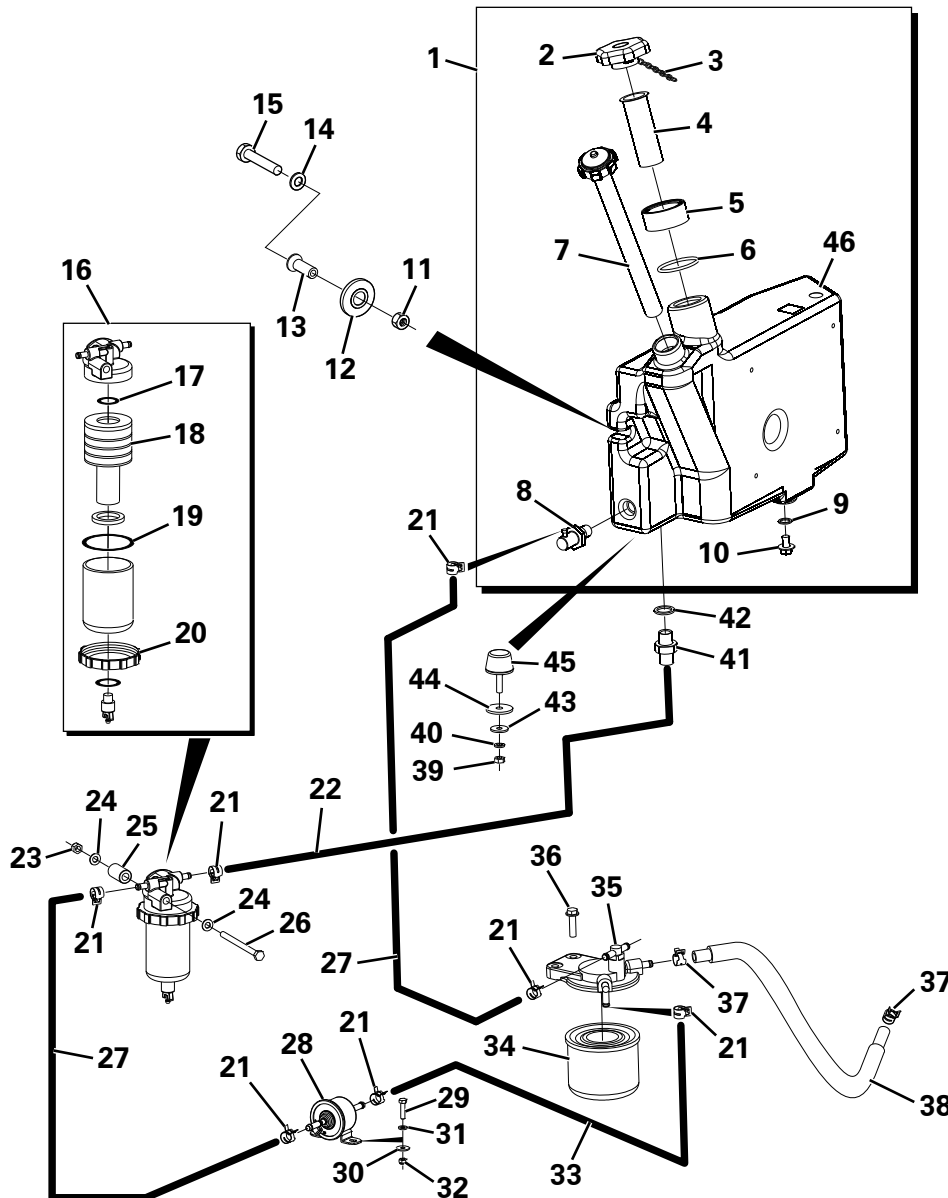

AIR CLEANER ASSEMBLY

Item	Part No.	Description	Qty	U/M
1	T7540	JUBILEE CLIP	1.0	EA
2	T101182	FLEXIBLE AIR CLEANER HOSE	1.0	EA
3	T7872	JUBILEE CLIP	3.0	EA
4	T102889	AIR CLEANER HOSE	1.0	EA
5	T100282	RESTRICTION INDICATOR	1.0	EA
6	T102629	AIR CLEANER	1.0	EA
7	T53877	COVER ASSEMBLY	1.0	EA
8	T53117	VALVE	1.0	EA
9	T53815	INNER FILTER	1.0	EA
10	T53814	OUTER FILTER	1.0	EA
11	T12973	WASHER	2.0	EA
12	T12972	SPRING WASHER	2.0	EA
13	T11673	SET SCREW	2.0	EA