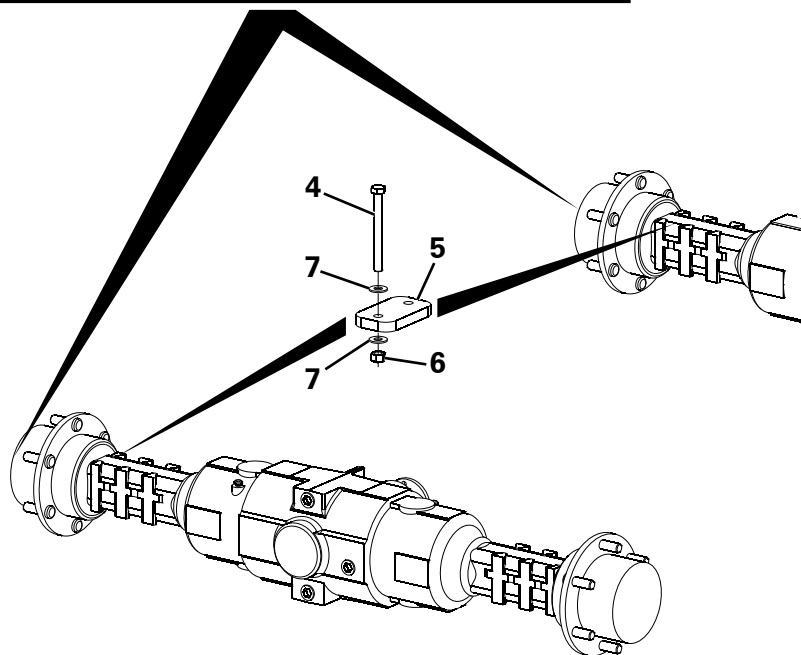

WHEEL ASSEMBLY & AXLE FIXINGS

Item	Part No.	Description	Qty	U/M
1	T102487	WHEEL & TYRE ASSY	4.0	EA
2	T20966	TYRE	1.0	EA
3	T102289	WHEEL RIM	1.0	EA
4	T102704	BOLT	8.0	EA
5	T102703	AXLE CLAMP PLATE	4.0	EA
6	T14910	PHILIDAS NUT	8.0	EA
7	T100867	WASHER	16.0	EA