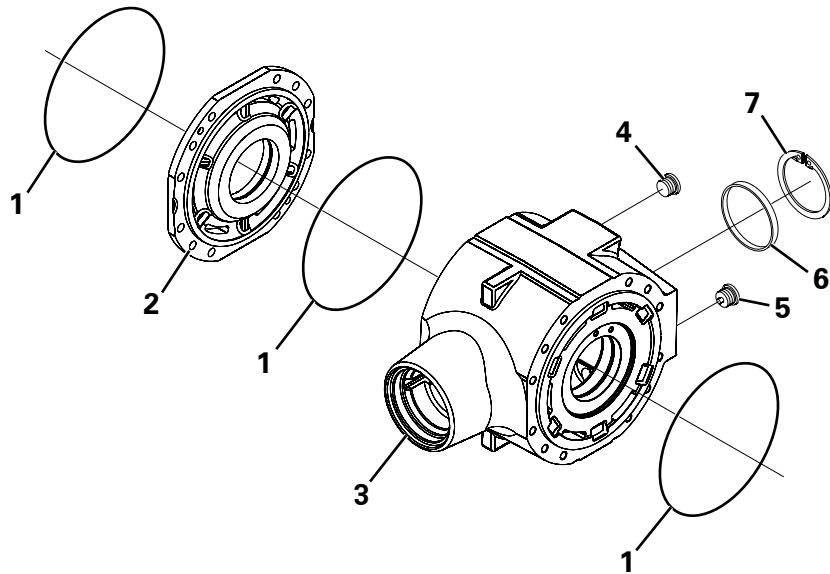

REAR AXLE - CENTRAL HOUSING

Item	Part No.	Description	Qty	U/M
1	T53873	O RING	3.0	EA
2	T53891	INTERMEDIATE COVER	1.0	EA
*	T54137	HOUSING	1.0	EA
4	T53663	PLUG	1.0	EA
5	T53664	MAGNET PLUG	1.0	EA
6	T53709	PLUG	1.0	EA
*	T54463	CIRCLIP	1.0	EA