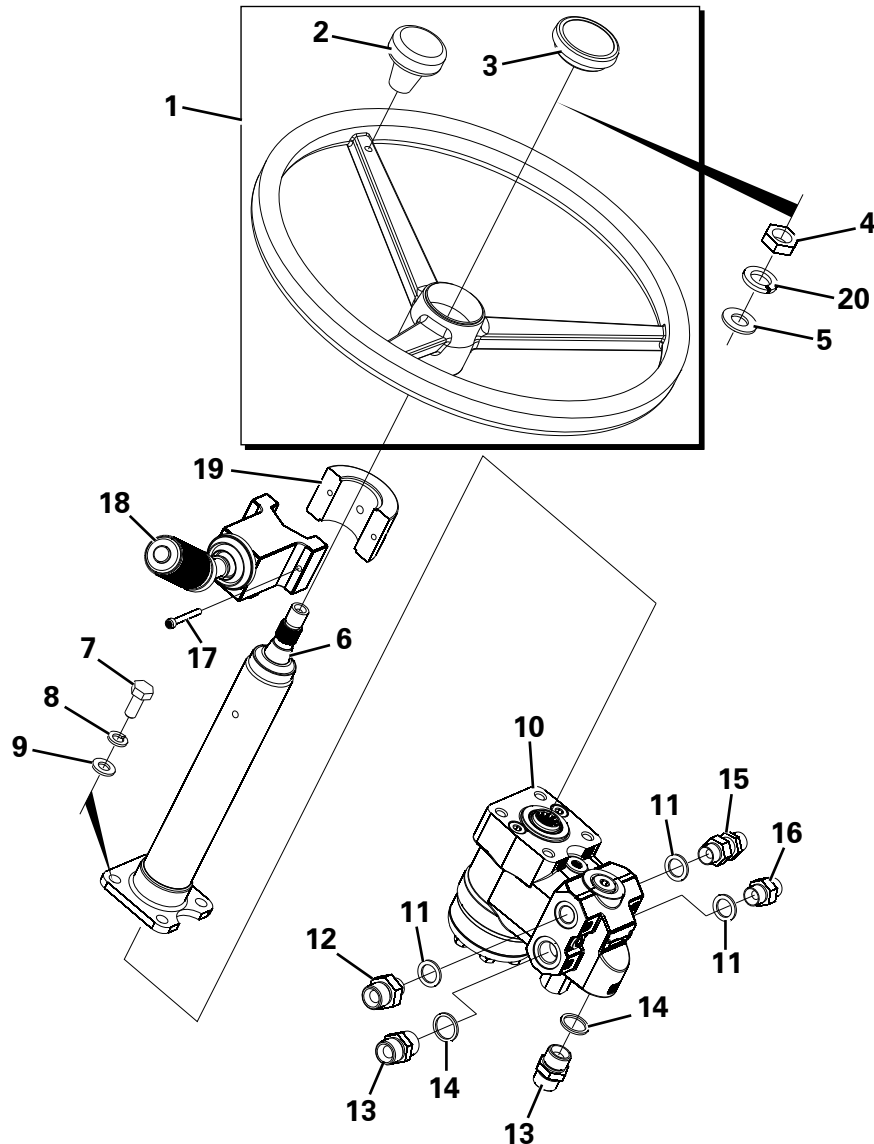

STEERING ASSEMBLY

Item	Part No.	Description	Qty	U/M
1	T100496	STEERING WHEEL	1.0	EA
2	T53958	SPINNER KNOB	1.0	EA
3	T53959	CENTRE CAP	1.0	EA
* 4	T53853	NUT	1.0	EA
5	T6765	WASHER	1.0	EA
6	T100015	STEERING COLUMN	1.0	EA
7	T20618	SET SCREW	4.0	EA
8	T13362	SPRING WASHER	4.0	EA
9	T15819	WASHER	4.0	EA
10	T102911	STEERING PRIORITY VALVE	1.0	EA
	T53880	SEAL KIT	1.0	EA
11	T5637	DOWTY WASHER	3.0	EA
12	T11165	ADAPTOR	1.0	EA
13	T13936	ADAPTOR	2.0	EA
14	T5596	DOWTY WASHER	2.0	EA
15	T100392	ADAPTOR	1.0	EA
16	T13606	ADAPTOR	1.0	EA
17	T100742	SOCKET HEAD CAP SCREW	2.0	EA
18	T100628	COLUMN SWITCH	1.0	EA
19	T19611	COLUMN SWITCH CLAMP	1.0	EA
* 20	T100387	SPRING WASHER	1.0	EA