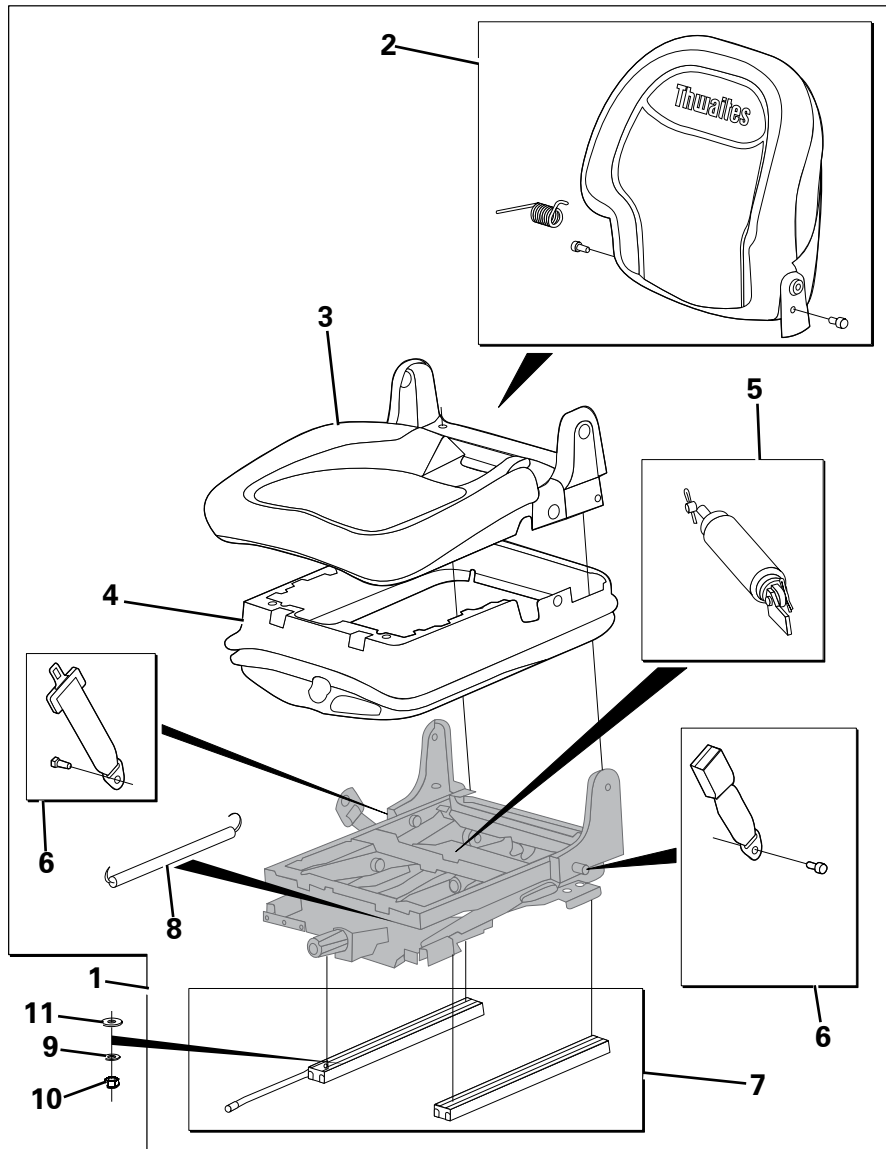

SEAT ASSEMBLY

Item	Part No.	Description	Qty	U/M
1	T102628	SEAT	1.0	EA
2	T53830	BACK CUSHION KIT	1.0	EA
3	T53831	SEAT CUSHION KIT	1.0	EA
4	T53845	BOOT	1.0	EA
5	T53832	DAMPER KIT	1.0	EA
* 6	T54307	SEATBELT KIT	1.0	EA
7	T53829	SLIDE RAIL ADJUSTER KIT	1.0	EA
8	T53886	TRANSFER ROD	1.0	EA
9	T12973	PLAIN WASHER	4.0	EA
10	T13457	NYLOC NUT	4.0	EA
11	T9345	HEAVY DUTY WASHER	4.0	EA