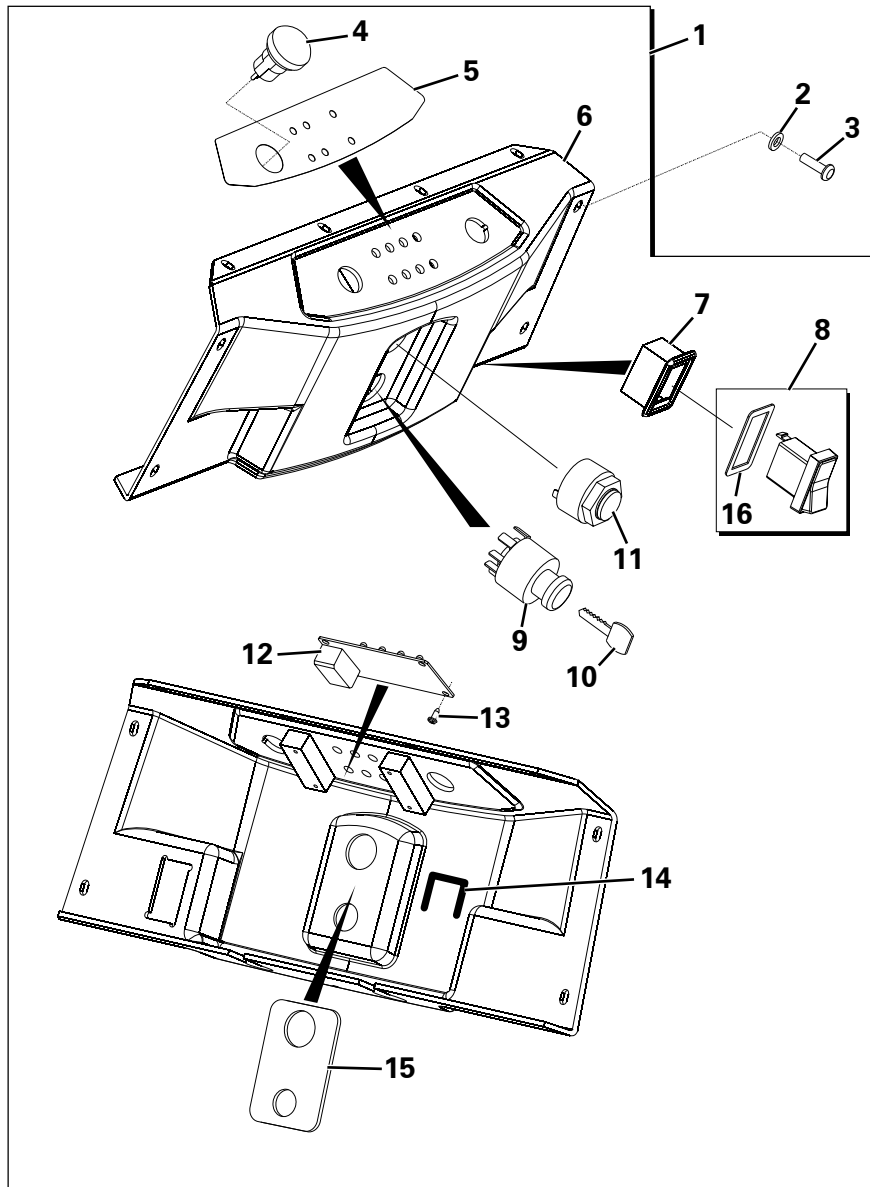

DASH PANEL ASSEMBLY

Item	Part No.	Description	Qty	U/M
* 1	T104878	ELECTRICAL SYSTEM	1.0	EA
2	T13911	WASHER	4.0	EA
3	T100315	DOME HEAD SCREW	4.0	EA
4	T52302	HORN PUSH	1.0	EA
5	T100635	CONSOLE DECAL	1.0	EA
6	T102797	DASHPANEL MOULDING	1.0	EA
7	T102798	SWITCH MOULDING PANEL	1.0	EA
8	T100046	SWITCH HAZARD	1.0	EA
9	T102451	IGNITION SWITCH	1.0	EA
10	T50479	STARTER SWITCH KEY	1.0	EA
11	T100902	BUZZER	1.0	EA
* 12	T104771	LED MODULE	1.0	EA
13	T101135	SCREW	4.0	EA
14	T101590	ZENER DIODE	1.0	EA
15	T102459	BACK PLATE IGNITION SWITCH	1.0	EA
16	T52304	SWITCH BLANK SEAL	1.0	EA