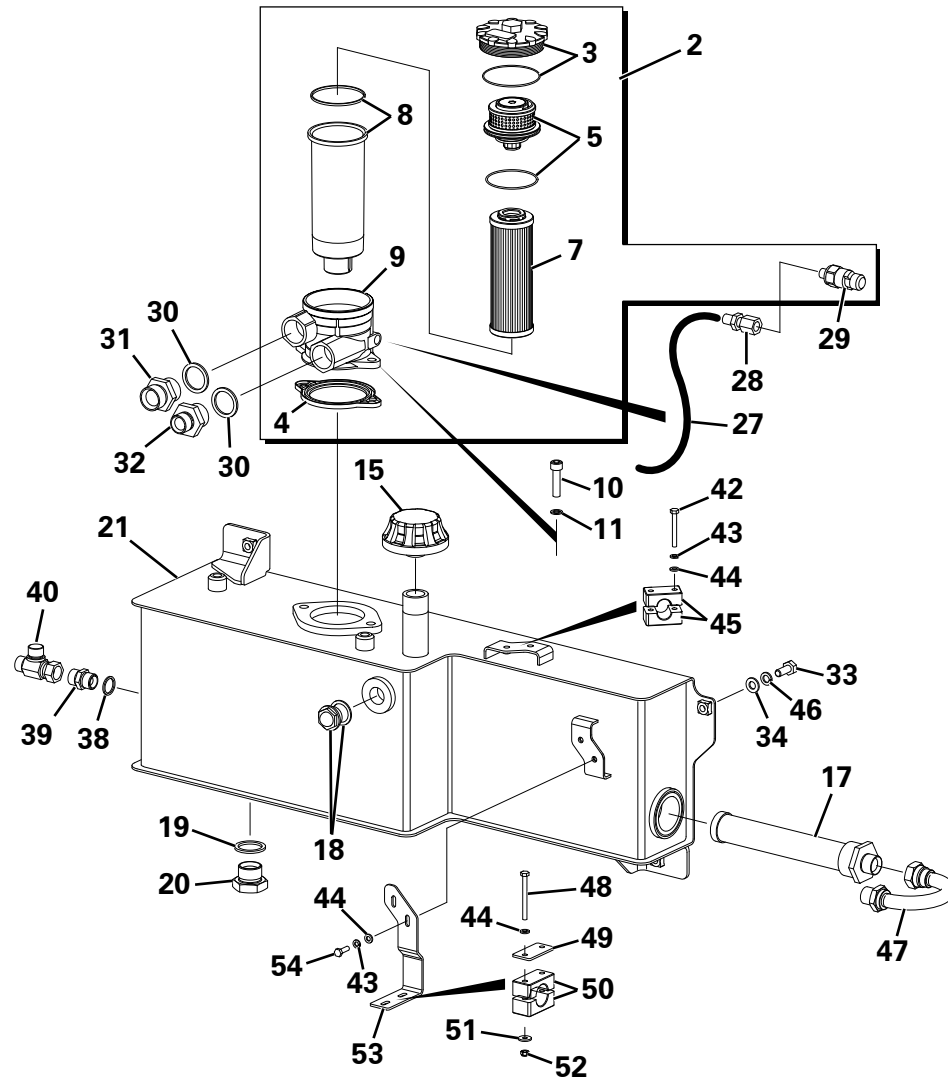

HYDRAULIC TANK ASSEMBLY

Item	Part No.	Description	Qty	U/M
*	2	T105525 SUCTION/RETURN FILTER	1.0	EA
*	3	T54479 FILTER CAP & SEAL	1.0	EA
*	4	T54219 GASKET	1.0	EA
*	5	T54492 SAFETY ELEMENT	1.0	EA
*	7	T54528 FILTER ELEMENT	1.0	EA
*	8	T54529 FILTER BOWL & SEAL	1.0	EA
*	9	T54483 FILTER HEAD ASSEMBLY	1.0	EA
*	10	T102226 CAP HEAD SCREW	2.0	EA
*	11	T9510 COPPER WASHER	2.0	EA
*	15	T104124 FILLER / BREATHER	1.0	EA
	17	T101240 SUCTION STRAINER	1.0	EA
*	18	T105524 LEVEL INDICATOR	1.0	EA
*	19	T6169 DOWTY WASHER	1.0	EA
*	20	T102233 BLANKING PLUG	1.0	EA