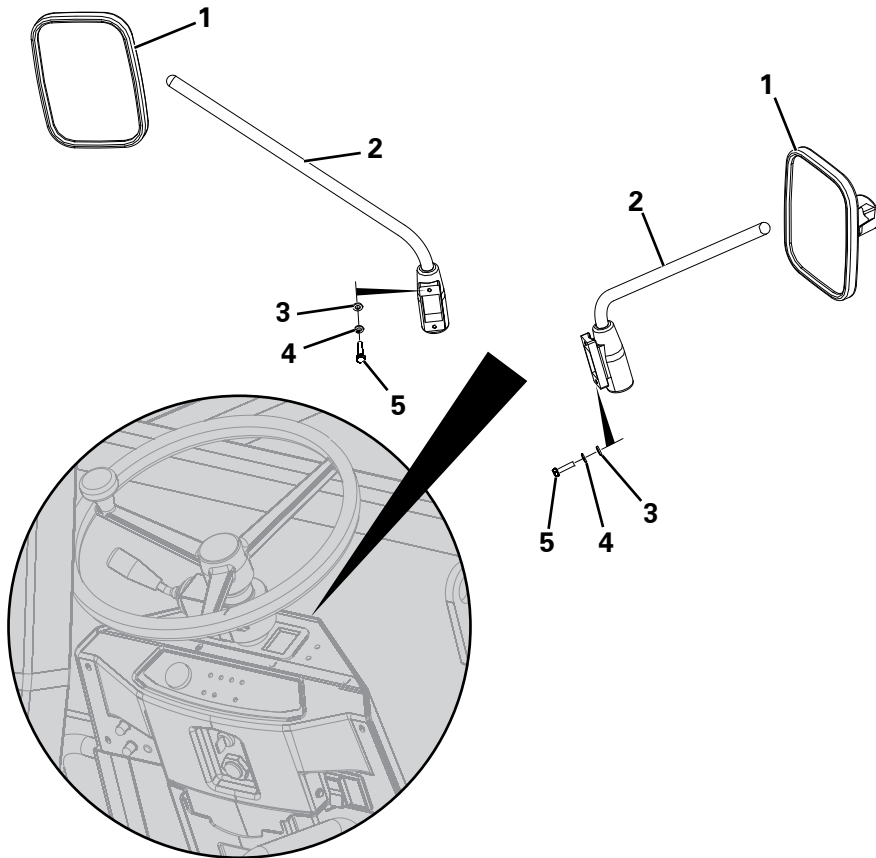

ROAD MIRRORS

Item	Part No.	Description	Qty	U/M
1	T102839	MIRROR HEAD	2.0	EA
2	T102838	ARM FOR WING MIRROR	2.0	EA
3	T6668	HEAVY DUTY WASHER	4.0	EA
4	T14837	SPRING WASHER	4.0	EA
5	T10917	SET SCREW	4.0	EA