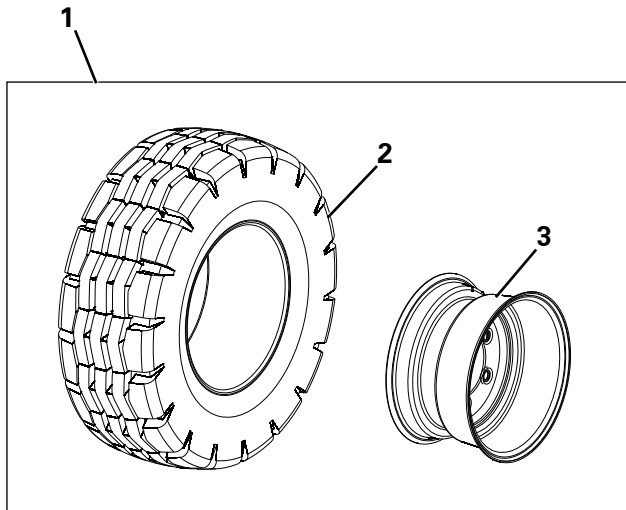

SAFETY DECALS (CON)

Item	Part No.	Description	Qty	U/M
1	T102947	SAFETY DECALS 1.5-4.5T (CONT)	1	EA

1

SAND TYRES

Item	Part No.	Description	Qty	U/M
1	T102944	WHEEL ASSEMBLY (SAND)	4.0	EA
2	T21000	SAND TYRE	1.0	EA
3	T102289	WHEEL RIM	1.0	EA