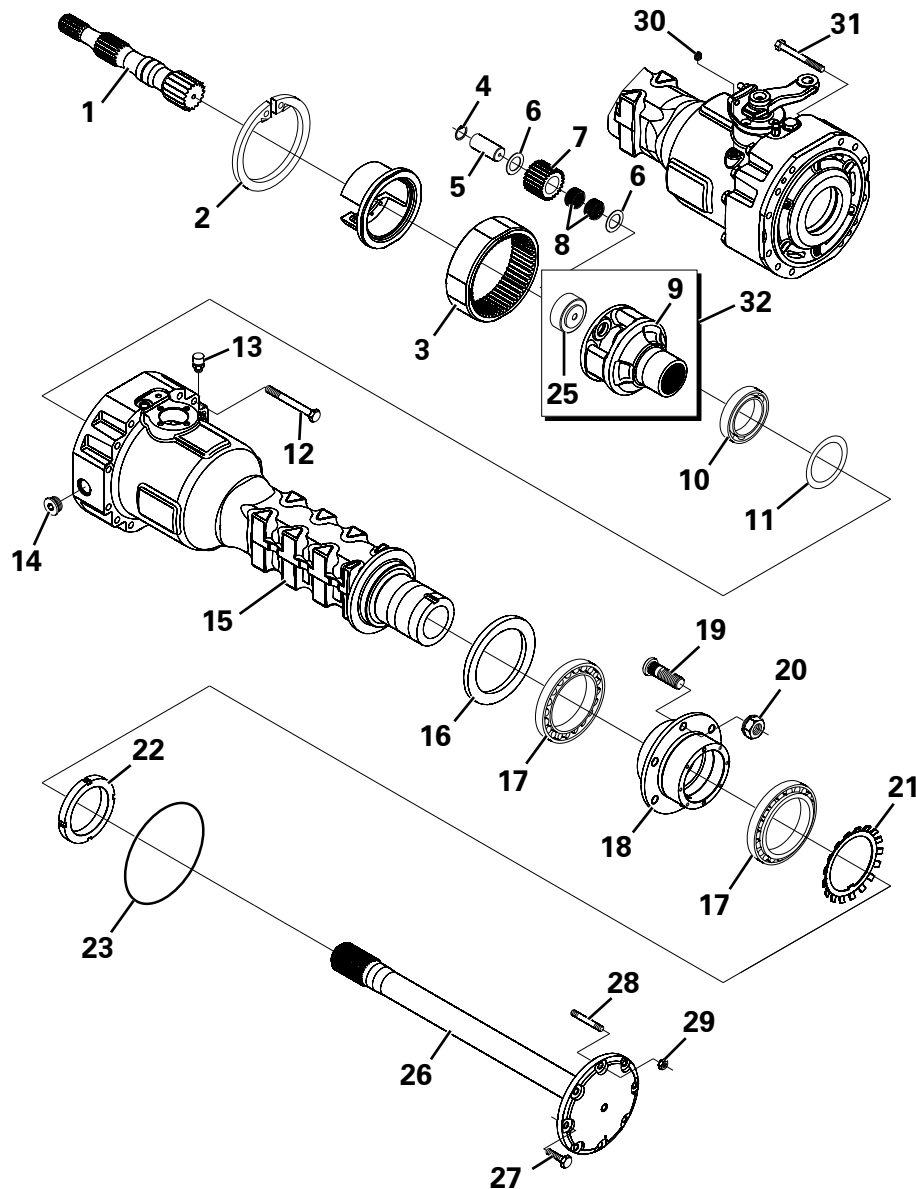

REAR AXLE - HUB REDUCTION

Item	Part No.	Description	Qty	U/M
	14	PLUG	2.0	EA
	* 15	AXLE CASE	2.0	EA
	* 16	HUB SEAL	2.0	EA
	17	TAPER ROLLER BEARING	4.0	EA
	* 18	WHEEL HUB	2.0	EA
	19	WHEEL STUD	12.0	EA
	20	WHEEL NUT	12.0	EA
	21	TAB WASHER	2.0	EA
	22	RING NUT	2.0	EA
	23	O RING	2.0	EA
	* 25	SPACER	2.0	EA
	26	HALF SHAFT	2.0	EA
	* 27	HEXAGON BOLT	12.0	EA
	* 28	STUD	4.0	EA
	* 29	NUT	4.0	EA
	30	PLUG	1.0	EA
	31	HEXAGON BOLT	12.0	EA
	* 32	PLANET CARRIER C/W SPACER	2.0	EA