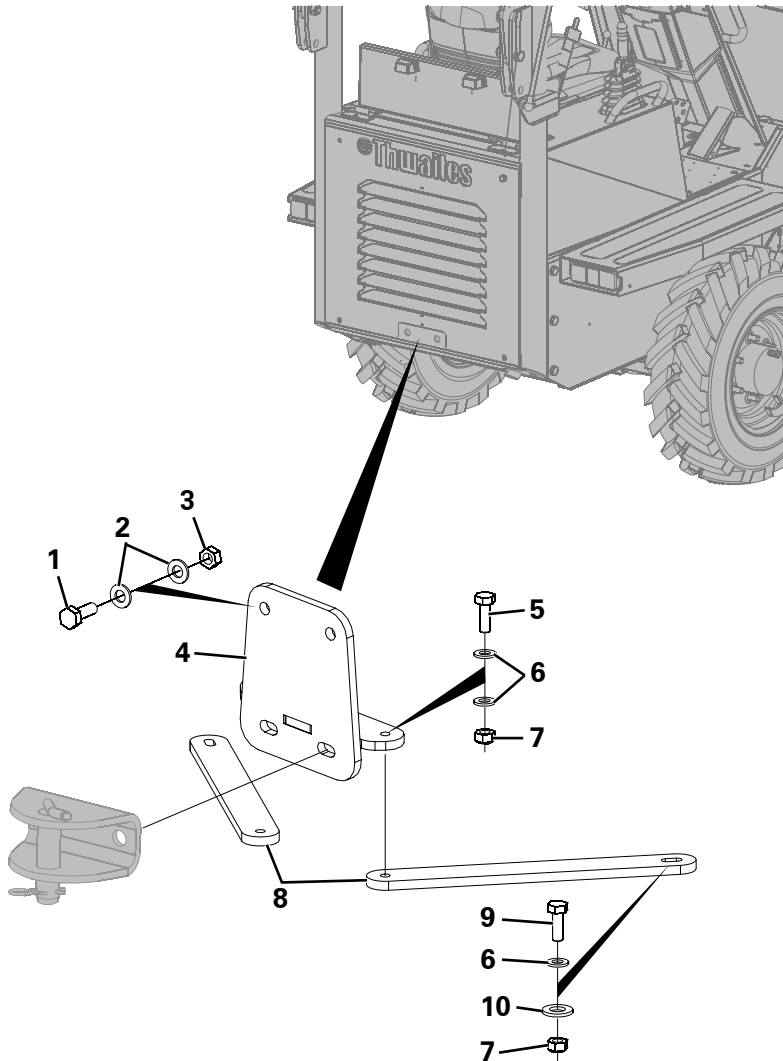

LOWERED TOWING HITCH

Item	Part No.	Description	Qty	U/M
1	T11315	BOLT	2.0	EA
2	T100867	WASHER	4.0	EA
3	T14910	PHILIDAS NUT	2.0	EA
4	T103640	TOW BRACKET EXTENSION	1.0	EA
5	T16667	BOLT	2.0	EA
6	T19809	WASHER	6.0	EA
7	T14283	PHILIDAS NUT	4.0	EA
8	T103641	TOW BRACKET STRAP	2.0	EA
9	T14078	SET SCREW	2.0	EA
10	T6769	HEAVY DUTY WASHER	2.0	EA