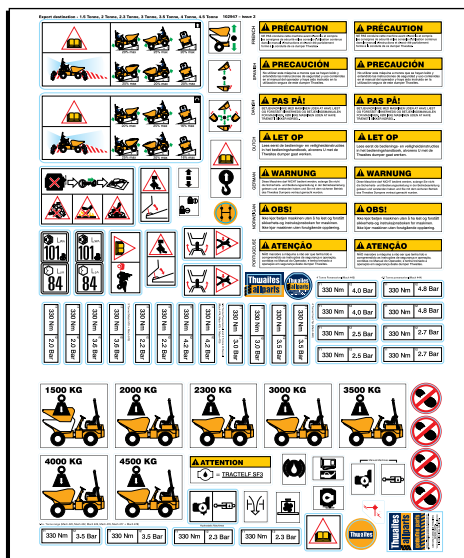

SAFETY DECALS (CON)

Item	Part No.	Description	Qty	U/M
1	T102947	SAFETY DECALS 1.5-4.5T (CONT)	1	EA

1