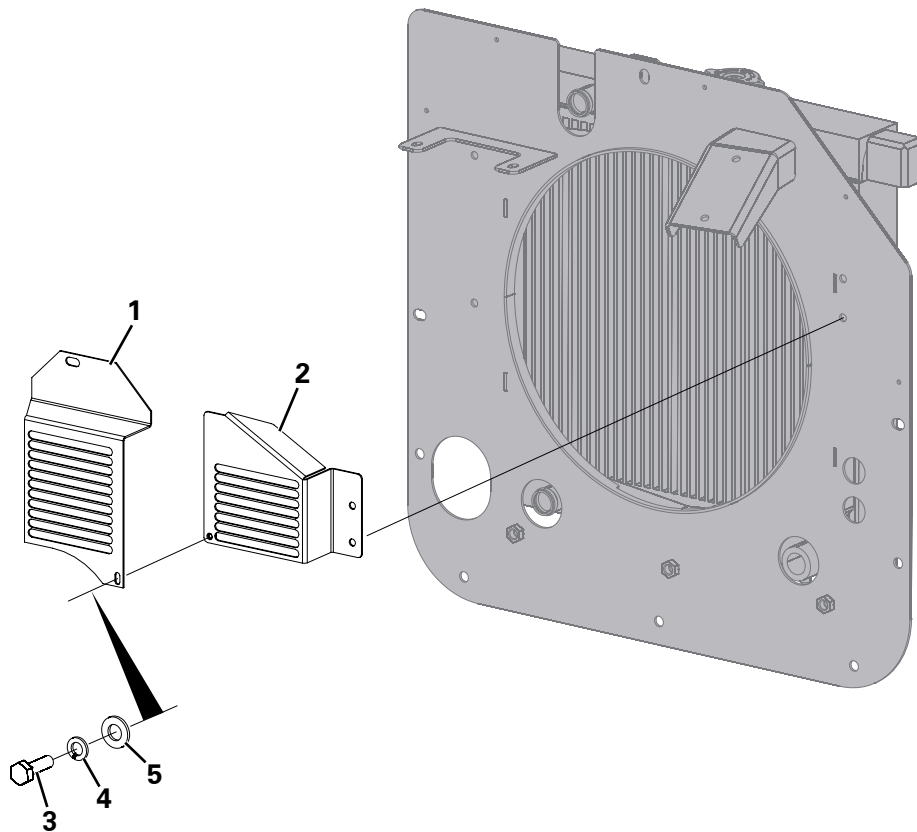

FAN GUARD

Item	Part No.	Description	Qty	U/M
1	T103480	FAN GUARD RH	1.0	EA
2	T103499	FAN GUARD LH	1.0	EA
3	T10917	SETSCREW	1.0	EA
4	T14837	SPRING WASHER	1.0	EA
5	T15830	HEAVY DUTY WASHER	1.0	EA