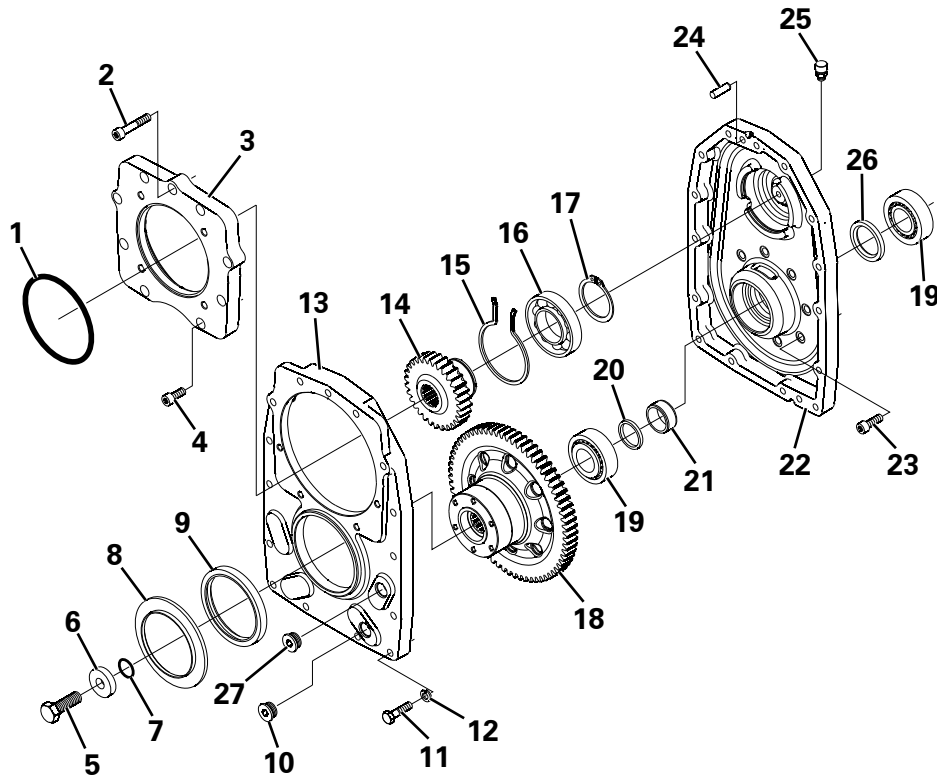

REAR AXLE - GEARBOX

Item	Part No.	Description	Qty	U/M
	1	O RING	1.0	EA
	2	CYLINDER BOLT	5.0	EA
	3	COVER	1.0	EA
	4	CYLINDER BOLT	4.0	EA
	5	BOLT	1.0	EA
	6	WASHER	1.0	EA
	7	O RING	1.0	EA
	8	COVER	1.0	EA
	9	SEAL	1.0	EA
	* 10	PLUG	1.0	EA
	** 11	HEXAGON BOLT	10.0	EA
	12	SPRING WASHER	10.0	EA
	13	COVER	1.0	EA
	14	GEAR	1.0	EA
	15	CIRCLIP	1.0	EA
	16	BALL BEARING	1.0	EA
	17	CIRCLIP	1.0	EA
	18	GEAR	1.0	EA
	19	BEARING	2.0	EA
	* 20	SHIM	1.0	EA
		T54187 SHIM	1.0	EA
		T54188 SHIM	1.0	EA
	* 21	SPACER	1.0	EA
	22	HOUSING	1.0	EA
	* 23	BOLT	8.0	EA
	24	DOWEL	2.0	EA
	25	VENT	1.0	EA
	26	SEAL	1.0	EA
	* 27	PLUG	1.0	EA