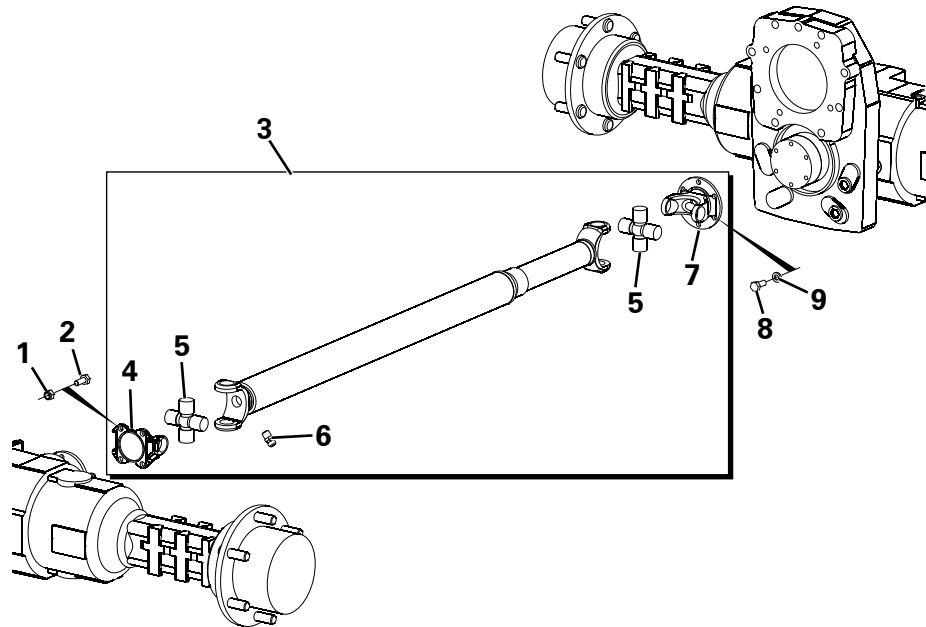

PROPSHAFT

Item	Part No.	Description	Qty	U/M
1	T102510	PHILIDAS NUT	4.0	EA
2	T102509	BOLT	4.0	EA
3	T102833	PROPSHAFT	1.0	EA
4	T53783	FLANGE	1.0	EA
5	T52320	U.J.KIT	2.0	EA
6	T13454	GREASE NIPPLE	1.0	EA
7	T53778	FLANGE	1.0	EA
* 8	T104000	SET SCREW	6.0	EA
9	T12973	WASHER	6.0	EA