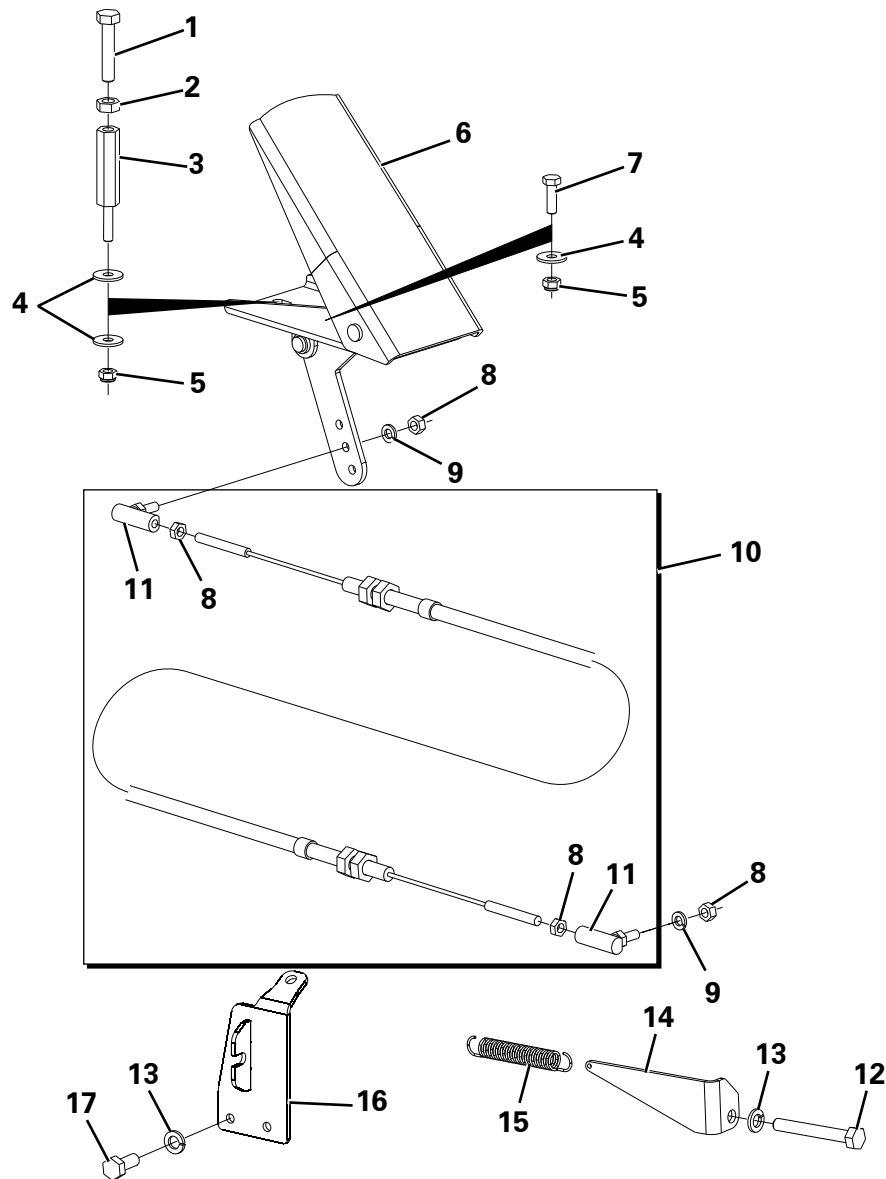

THROTTLE PEDAL ASSEMBLY

Item	Part No.	Description	Qty	U/M
1	T12823	BOLT	1.0	EA
2	T9775	NUT	1.0	EA
3	T101032	THROTTLE STOP	1.0	EA
4	T15830	HEAVY DUTY WASHER	4.0	EA
5	T16481	NYLOC NUT	3.0	EA
6	T101965	THROTTLE PEDAL	1.0	EA
7	T16477	SET SCREW	2.0	EA
8	T10431	NUT	4.0	EA
9	T14837	SPRING WASHER	2.0	EA
10	T101785	THROTTLE CABLE	1.0	EA
11	T16192	AMEL END	2.0	EA
12	T17157	BOLT	1.0	EA
13	T12972	SPRING WASHER	3.0	EA
14	T101768	THROTTLE SPRING MTG	1.0	EA
15	T18452	SPRING	1.0	EA
16	T101273	THROTTLE CABLE REACTION	1.0	EA
17	T7465	SET SCREW	2.0	EA