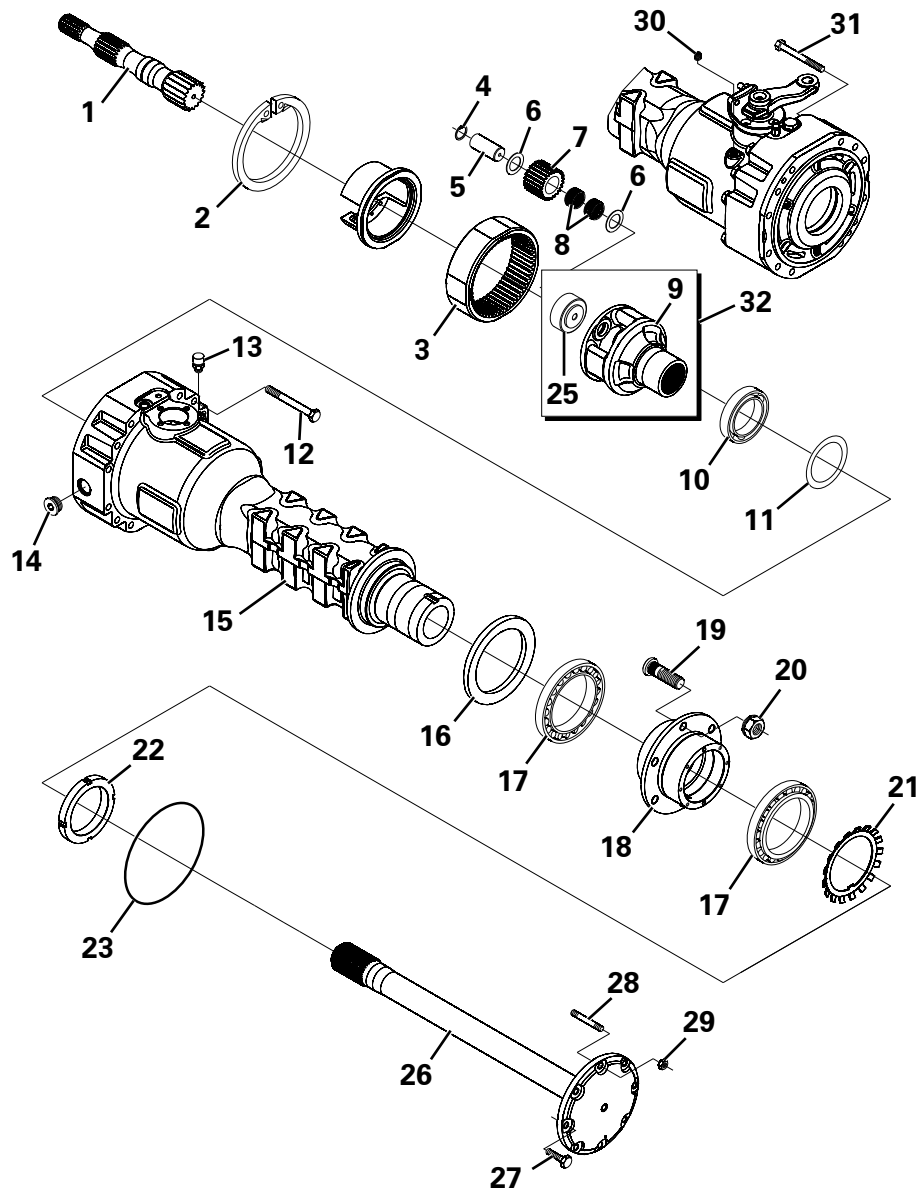

REAR AXLE - HUB REDUCTION

Item	Part No.	Description	Qty	U/M
* A	T105071	AXLE	1.0	EA
* 1	T54464	HALF SHAFT	2.0	EA
2	T53916	CIRCLIP	2.0	EA
3	T53917	RING GEAR	2.0	EA
4	T53544	CIRCLIP	6.0	EA
5	T53643	PIN	6.0	EA
6	T53644	FRICTION WASHER	12.0	EA
* 7	T54471	DIFFERENTIAL PINION	6.0	EA
8	T53562	NEEDLE ROLLER BEARING	12.0	EA
* 9	T54130	PLANET GEAR CARRIER	2.0	EA
10	T53919	BALL BEARING	2.0	EA
11	T53922	SHIM	A/R	EA
	T53576	SHIM	A/R	EA
	T53577	SHIM	A/R	EA
	T53582	SHIM	A/R	EA
	T53583	SHIM	A/R	EA
**12	T53924	HEXAGON BOLT	12.0	EA
13	T53765	VENT	1.0	EA