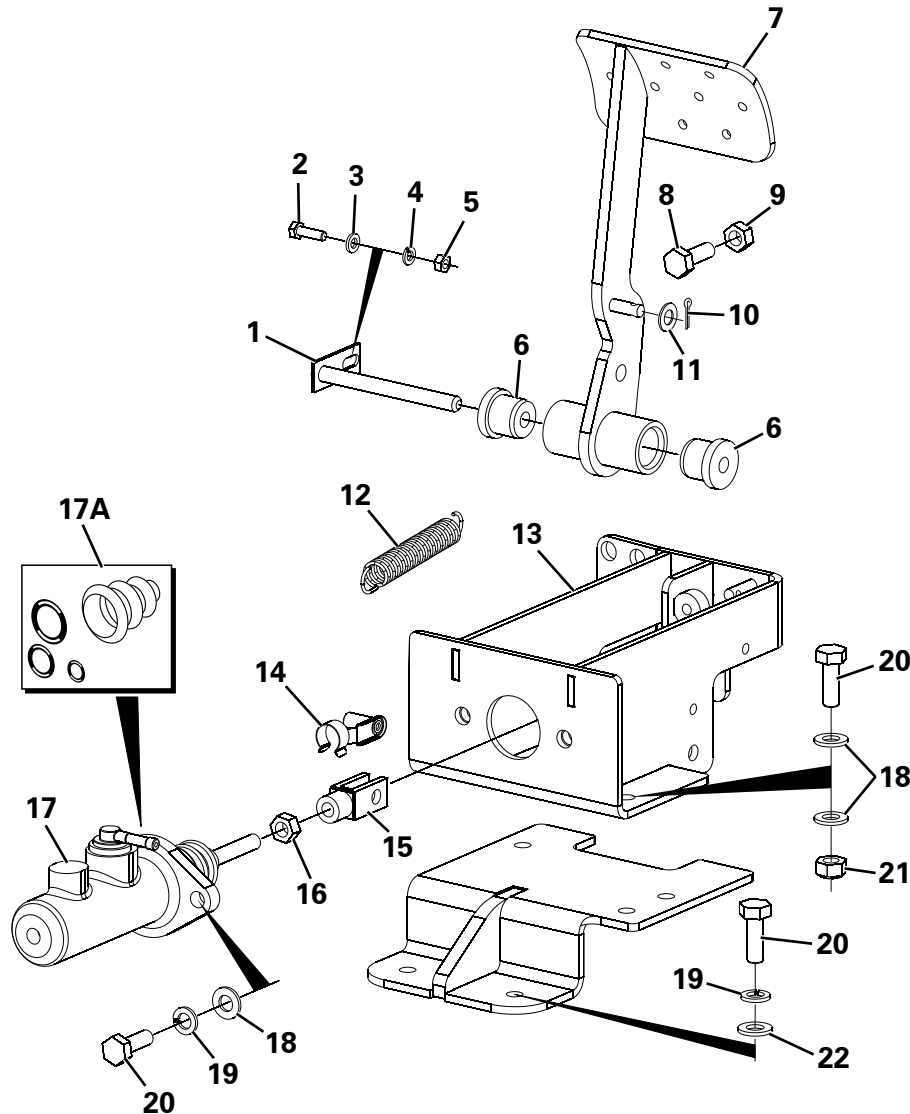

BRAKE PEDAL ASSEMBLY

Item	Part No.	Description	Qty	U/M
1	T100096	PEDAL SHAFT	1.0	EA
2	T16477	SET SCREW	1.0	EA
3	T13911	WASHER	1.0	EA
4	T14837	SPRING WASHER	1.0	EA
5	T10431	NUT	1.0	EA
6	T100110	BUSH	2.0	EA
7	T102460	PEDAL	1.0	EA
8	T12694	SET SCREW	1.0	EA
9	T9775	NUT	1.0	EA
10	T102540	SPLIT PIN	1.0	EA
11	T12973	WASHER	1.0	EA
12	T100318	BRAKE SPRING	1.0	EA
13	T102397	BRAKE PEDAL BRACKET	1.0	EA
14	T102374	SPRING CLEVIS PIN	1.0	EA
15	T102365	FORK END	1.0	EA
16	T19015	LOCK NUT	1.0	EA
* 17	T102891	MASTER CYLINDER	1.0	EA
* 17A	T53888	MASTER CYLINDER MAJOR KIT	1.0	EA
18	T15819	WASHER	6.0	EA
19	T13362	SPRING WASHER	4.0	EA
20	T20618	SET SCREW	6.0	EA
21	T13064	PHILIDAS NUT	2.0	EA
22	T10734	HEAVY DUTY WASHER	2.0	EA
23	T100984	PEDAL MOUNTING BRKT ASSY	1.0	EA