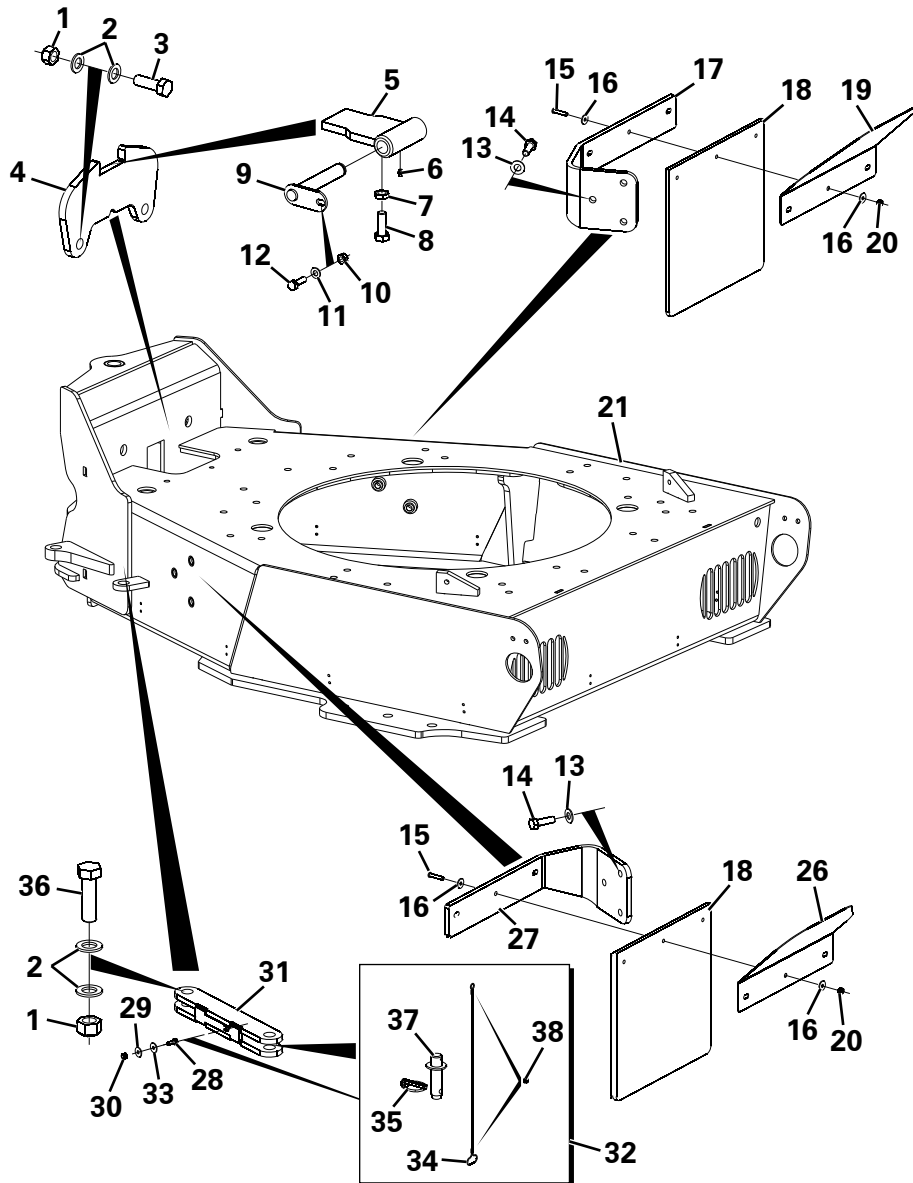

FRONT CHASSIS ASSEMBLY

Item	Part No.	Description	Qty	U/M
1	T20325	STOVER NUT	3.0	EA
2	T17306	WASHER	6.0	EA
3	T100459	BOLT	2.0	EA
4	T101487	LATCH PLATE	1.0	EA
5	T101003	LATCH ASSY	1.0	EA
6	T16586	GREASE NIPPLE	1.0	EA
7	T100866	NUT	1.0	EA
8	T100865	SET SCREW	1.0	EA
9	T101019	PIVOT PIN	1.0	EA
10	T13064	PHILIDAS NUT	1.0	EA
11	T10734	HEAVY DUTY WASHER	1.0	EA
12	T16505	SET SCREW	1.0	EA
13	T14748	HEAVY DUTY WASHER	6.0	EA
14	T14078	SET SCREW	6.0	EA
15	T100700	DOME HEAD SCREW	6.0	EA
16	T15830	HEAVY DUTY WASHER	12.0	EA
17	T102736	MUDGUARD BRACKET LH	1.0	EA
18	T18059	RUBBER MUDFLAP	2.0	EA