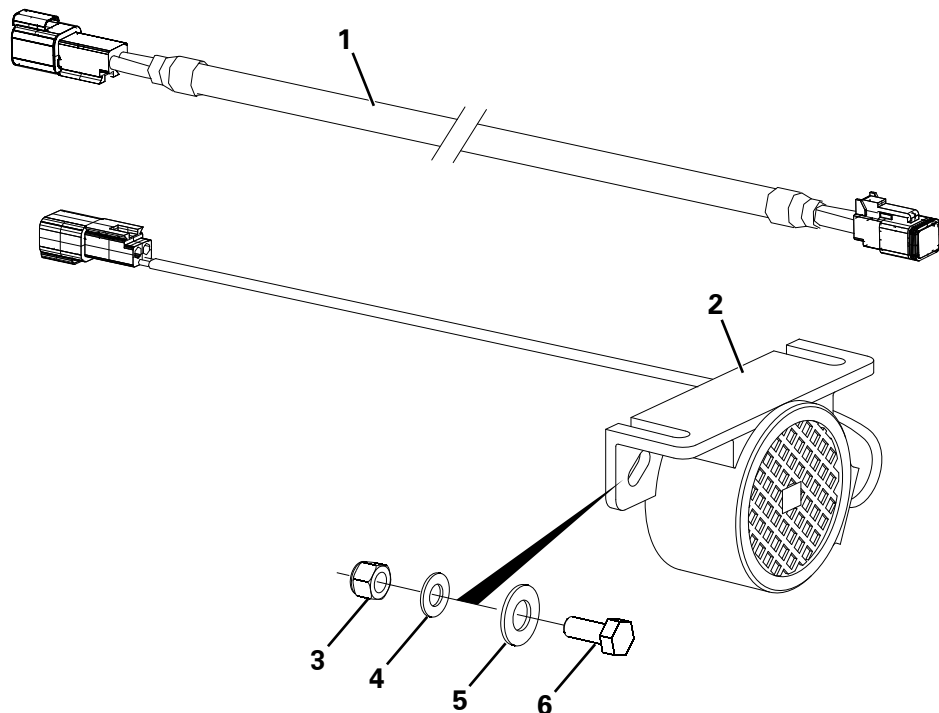

BROADBAND SOUND REVERSE ALARM

Item	Part No.	Description	Qty	U/M
1	T104181	EXTENSION HARNESS	1.0	EA
2	T103520	BROADBAND SOUND REVERSE ALARM	1.0	EA
3	T16481	NYLOC NUT	2.0	EA
4	T13911	WASHER	2.0	EA
5	T15830	HEAVY DUTY WASHER	2.0	EA
6	T16477	SET SCREW	2.0	EA