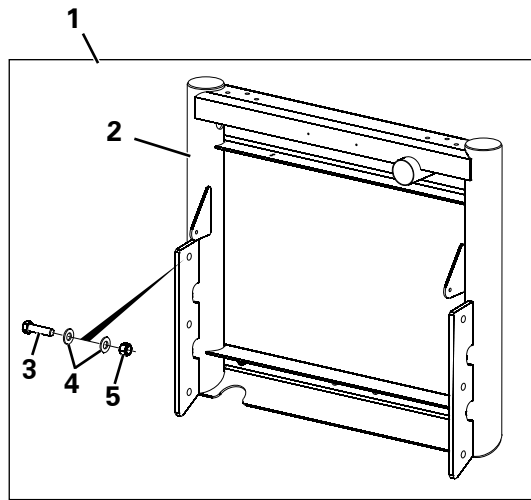

REAR COVER (NON ROPS)

Item	Part No.	Description	Qty	U/M
1	T104114	REAR COVER ASSEMBLY	1.0	EA
2	T102778	REAR COVER	1.0	EA
3	T15571	BOLT	6.0	EA
4	T100867	WASHER	12.0	EA
5	T14910	STOVER NUT	6.0	EA
6	T101567	ANTI SLIP PAD	4.0	EA