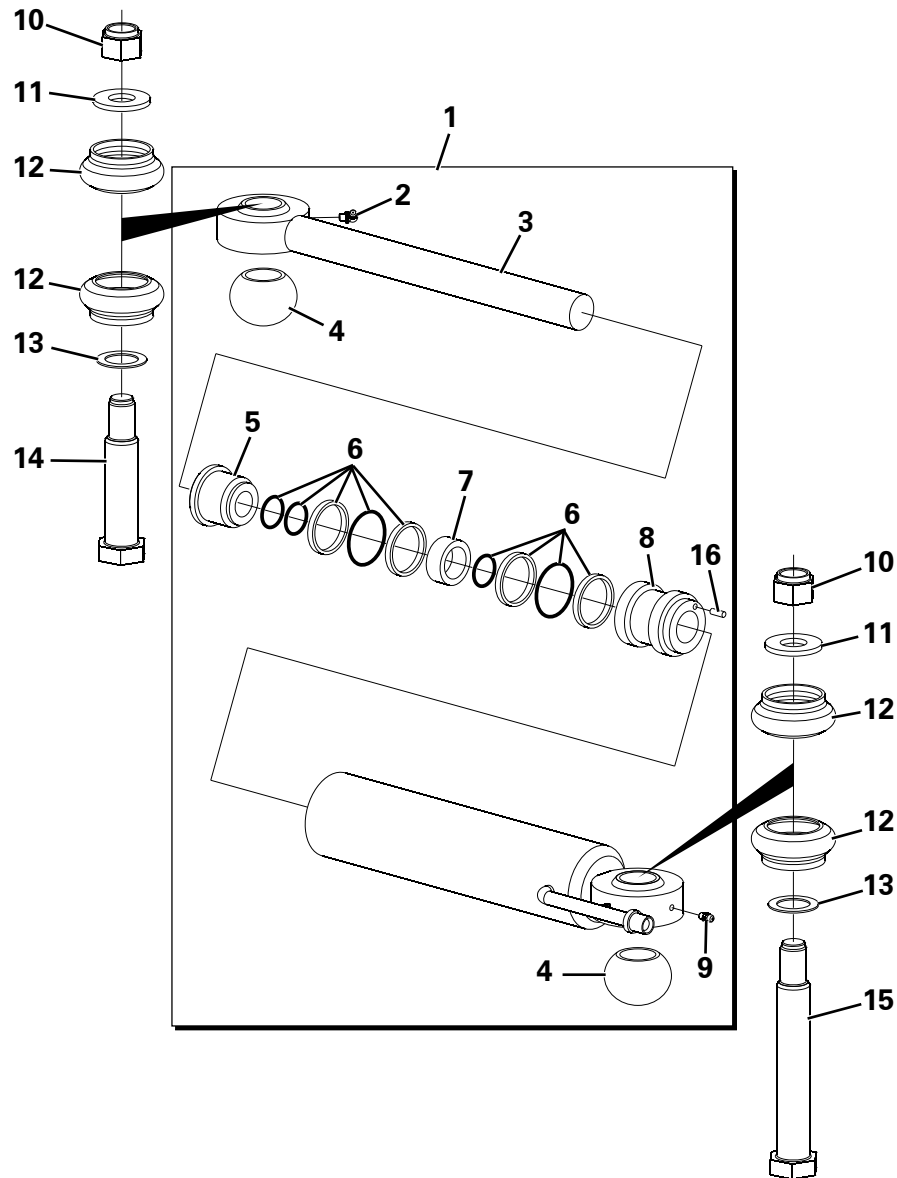

STEERING RAM ASSEMBLY

Item	Part No.	Description	Qty	U/M
1	T102156	STEERING RAM	1.0	EA
2	T53406	GREASE NIPPLE	1.0	EA
3	T53486	ROD ASSEMBLY	1.0	EA
4	T53379	SPHERICAL BEARING	2.0	EA
5	T53385	GLAND	1.0	EA
6	T53384	SEAL KIT	1.0	EA
7	T53487	SPACER	1.0	EA
8	T53386	PISTON HEAD	1.0	EA
9	T53477	GREASE NIPPLE	1.0	EA
10	T10331	PHILIDAS NUT	2.0	EA
11	T7695	HEAVY DUTY WASHER	2.0	EA
12	T101038	RAM DUST SEAL	4.0	EA
13	T8327	WASHER	2.0	EA
14	T101119	PIVOT BOLT	1.0	EA
15	T101311	PIVOT BOLT	1.0	EA
16	T54179	SCREW	1.0	EA