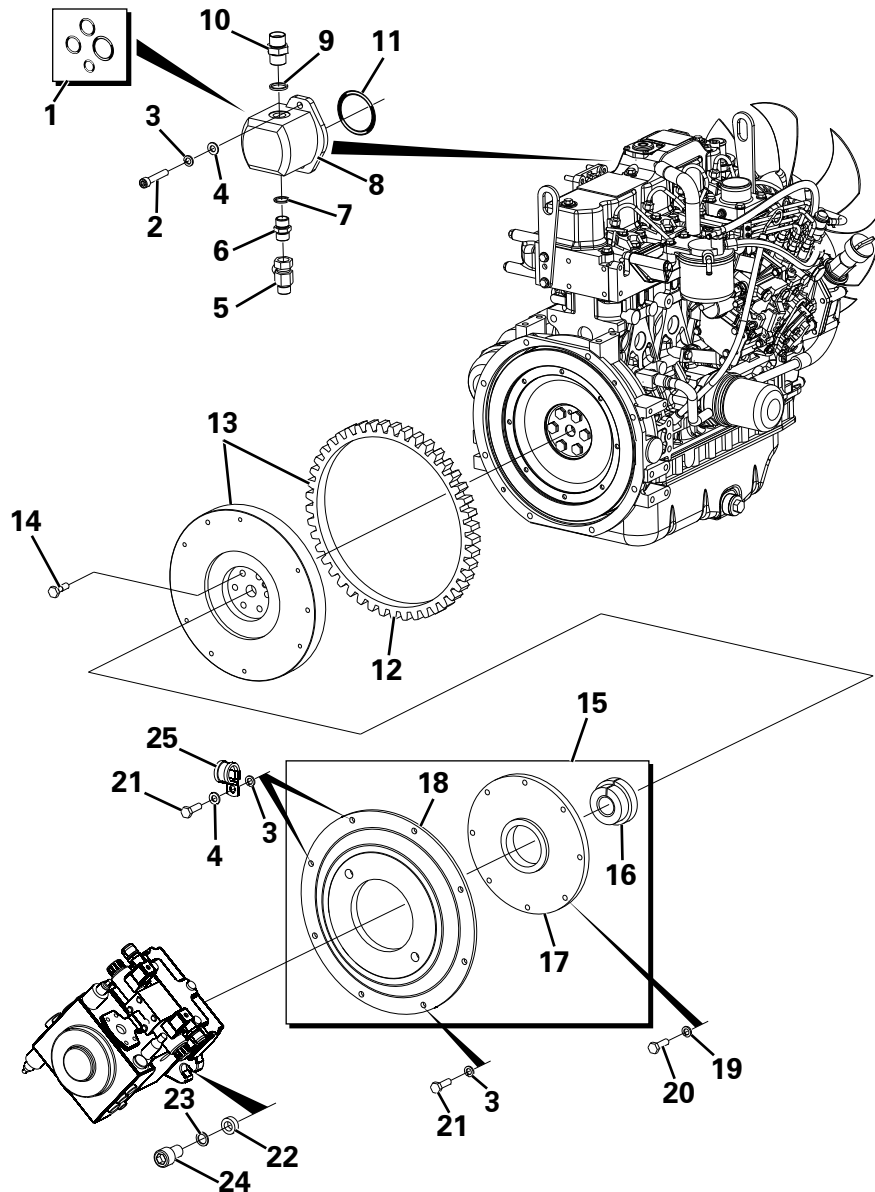

SLEW RAM ASSEMBLY

Item	Part No.	Description	Qty	U/M
1	T100388	BOLT	2.0	EA
2	T13911	WASHER	4.0	EA
3	T16481	NYLOC NUT	2.0	EA
4	T102719	DUAL CROSS LINE RELIEF VALVE	1.0	EA
5	T12118	ADAPTOR	4.0	EA
6	T5637	DOWTY WASHER	4.0	EA
7	T101524	PIVOT PIN	2.0	EA
8	T12761	BOLT	2.0	EA
9	T10734	HEAVY DUTY WASHER	4.0	EA
10	T13064	PHILIDAS NUT	4.0	EA
11	T16505	SET SCREW	2.0	EA
12	T101522	PIVOT PIN	2.0	EA
13	T102668	SLEW RAM	2.0	EA
14	T16586	GREASE NIPPLE	2.0	EA
15	T53883	CASTLE NUT	1.0	EA
16	T53882	PISTON HEAD	1.0	EA
17	T53495	SEAL KIT	1.0	EA
18	T53496	GLAND	1.0	EA
19	T53884	COTTER PIN	1.0	EA
20	T53970	ROD ASSEMBLY	1.0	EA