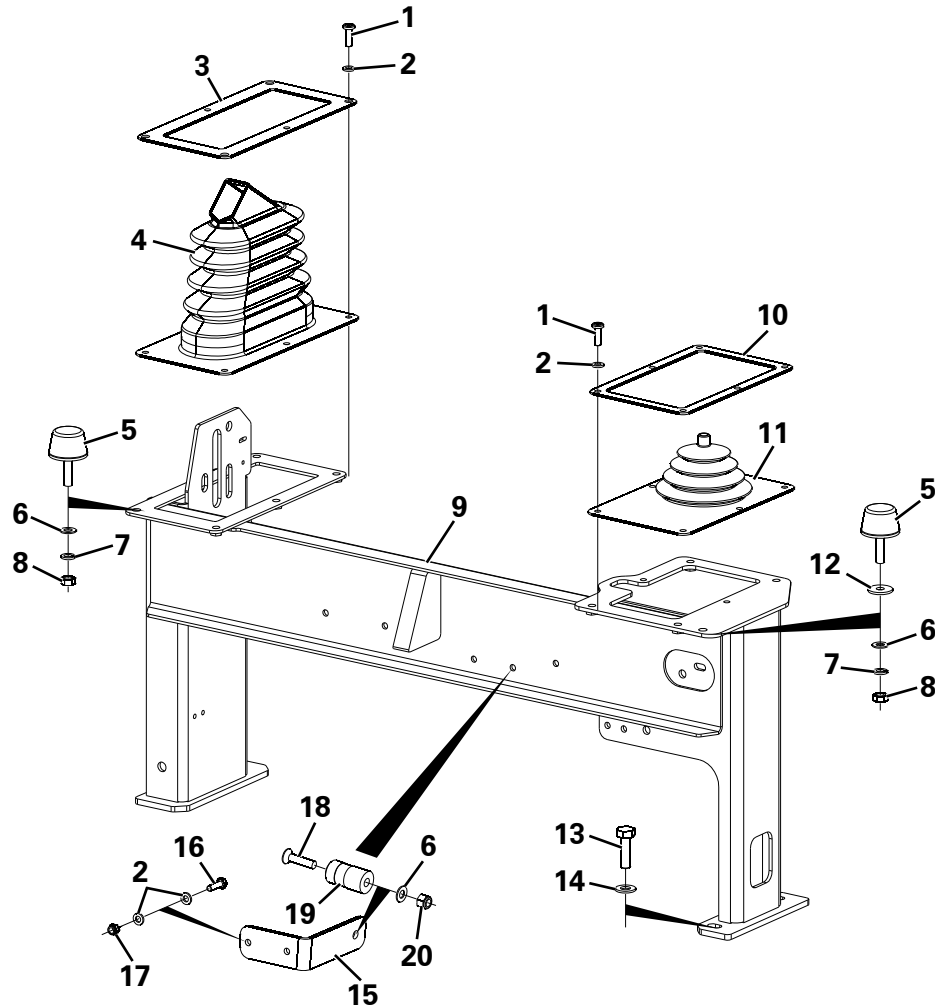

CROSS BRACE ASSEMBLY

Item	Part No.	Description	Qty	U/M	
1	T16492	DOME HEAD SCREW	11.0	EA	
2	T13911	WASHER	14.0	EA	
3	T100570	HANDBRAKE GAITER RETAINER	1.0	EA	
4	T102351	HANDBRAKE GAITER	1.0	EA	
5	T100214	RUBBER BUFFER	2.0	EA	
*	6	T12973	WASHER	3.0	EA
7	T12972	SPRING WASHER	2.0	EA	
8	T9775	NUT	2.0	EA	
*	9	T103412	CROSSBRACE	1.0	EA
10	T100569	TIPPING GAITER RETAINING PLATE	1.0	EA	
11	T100289	TIPPING LEVER GAITER	1.0	EA	
12	T17153	HEAVY DUTY WASHER	1.0	EA	
13	T16505	SET SCREW	4.0	EA	
14	T10734	HEAVY DUTY WASHER	4.0	EA	
* 15	T103225	BEACON STORAGE BRACKET	1.0	EA	
16	T16477	SET SCREW	2.0	EA	
17	T16481	NYLOC NUT	2.0	EA	
* 18	T17070	SOCKET C/SUNK HEAD SCREW	1.0	EA	
* 19	T102401	BEACON POST	1.0	EA	
* 20	T13457	NYLOC NUT	1.0	EA