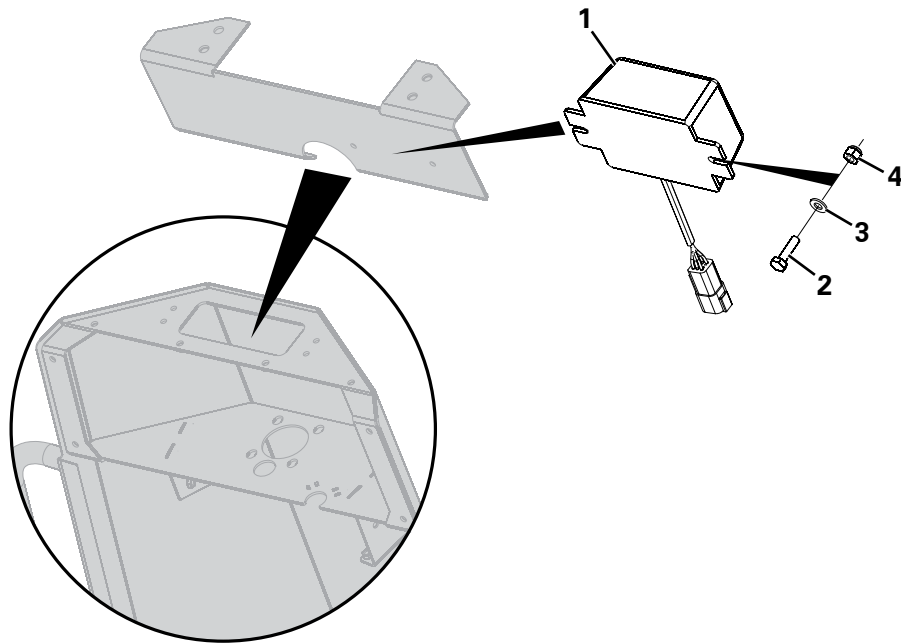

TIP VALVE LOCK

Item	Part No.	Description	Qty	U/M
1	T103580	R CLIP CABLE ASSEMBLY	1.0	EA
2	T103233	COPPER SLEEVE	2.0	EA
3	T103188	RETAINING CABLE	1.0	EA
4	T103722	R CLIP	1.0	EA
5	T16481	NYLOC NUT	1.0	EA
6	T13911	WASHER	5.0	EA
7	T16701	TIPPING LEVER LOCK PLATE	1.0	EA
8	T17920	BOLT	1.0	EA
9	T102115	VALVE LEVER LOCK BRACKET	1.0	EA