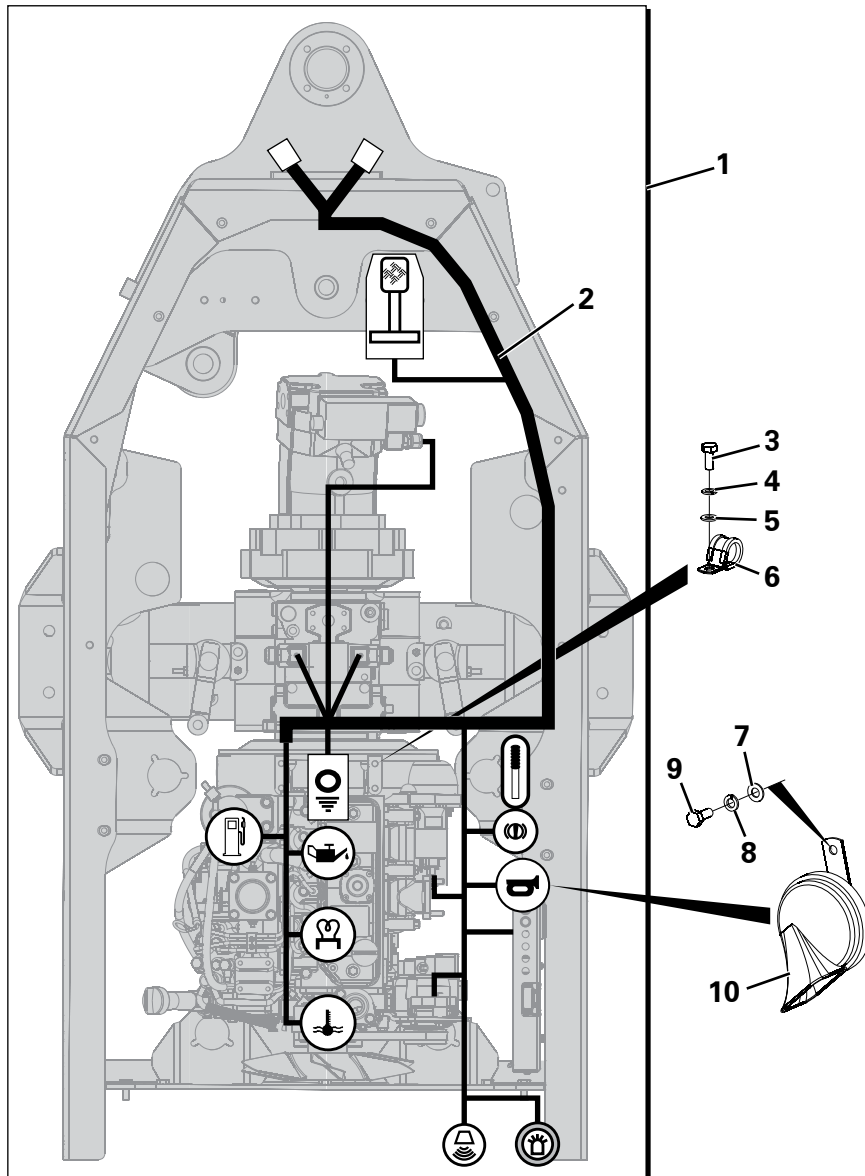

ENGINE HARNESS

Item	Part No.	Description	Qty	U/M
1		Part of ITEM 1 on DASH PANEL ASSY page		
2	T102834	ENGINE/PANEL LOOM	1.0	EA
3	T7466	SET SCREW	1.0	EA
4	T13362	SPRING WASHER	1.0	EA
5	T10734	HEAVY DUTY WASHER	1.0	EA
6	T9914	P CLIP	1.0	EA
7	T12973	WASHER	1.0	EA
8	T12972	SPRING WASHER	1.0	EA
9	T7465	SET SCREW	1.0	EA
10	T100017	HORN	1.0	EA