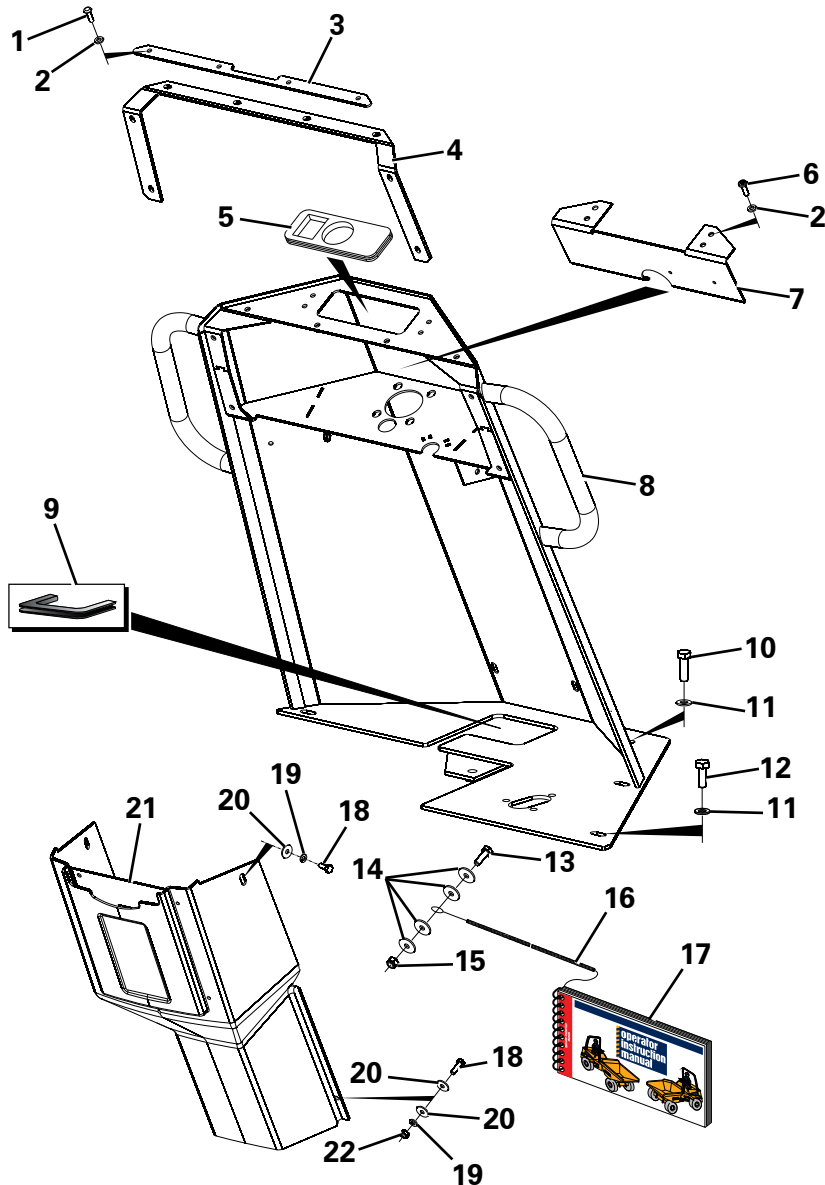

LEG GUARD ASSEMBLY

Item	Part No.	Description	Qty	U/M
1	T100315	DOME HEAD SCREW	4.0	EA
2	T13911	WASHER	8.0	EA
3	T100506	CLAMPING STRIP	1.0	EA
4	T100320	SEALING GASKET	1.0	EA
5	T100355	STEERING COLUMN GROMMET	1.0	EA
6	T16492	PAN HEAD SCREW	4.0	EA
7	T100540	SPLASH GUARD	1.0	EA
8	T102732	LEG GUARD ASSY	1.0	EA
9	T52795	E J TRIM	1.0	EA
10	T16505	SET SCREW	2.0	EA
11	T10734	HEAVY DUTY WASHER	5.0	EA
12	T20618	SET SCREW	3.0	EA
13	T12694	SET SCREW	1.0	EA
14	T9345	HEAVY DUTY WASHER	4.0	EA
15	T13457	NYLOC NUT	1.0	EA
16	T100699	RETAINING CABLE	1.0	EA
* 17	T0546	OPERATOR BOOK	1.0	EA
18	T10917	SET SCREW	4.0	EA
19	T14837	SPRING WASHER	4.0	EA
20	T15830	HEAVY DUTY WASHER	6.0	EA
21	T100159	INNER LEG GUARD	1.0	EA
22	T10431	NUT	2.0	EA