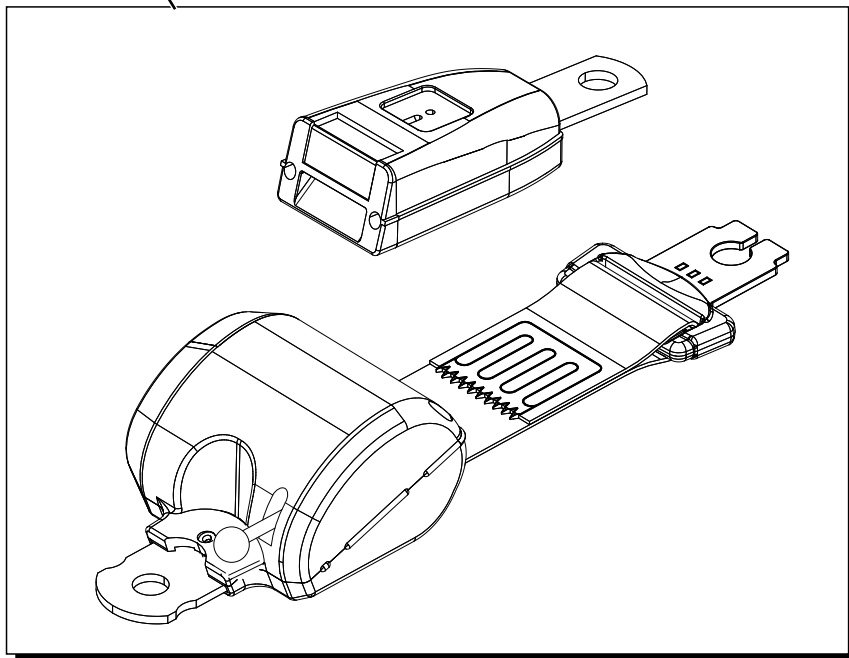

HI-VIS RETRACTABLE SEAT BELT

Item	Part No.	Description	Qty	U/M
1	T104144	HIGH VISIBILITY SEAT BELT	1.0	EA

1