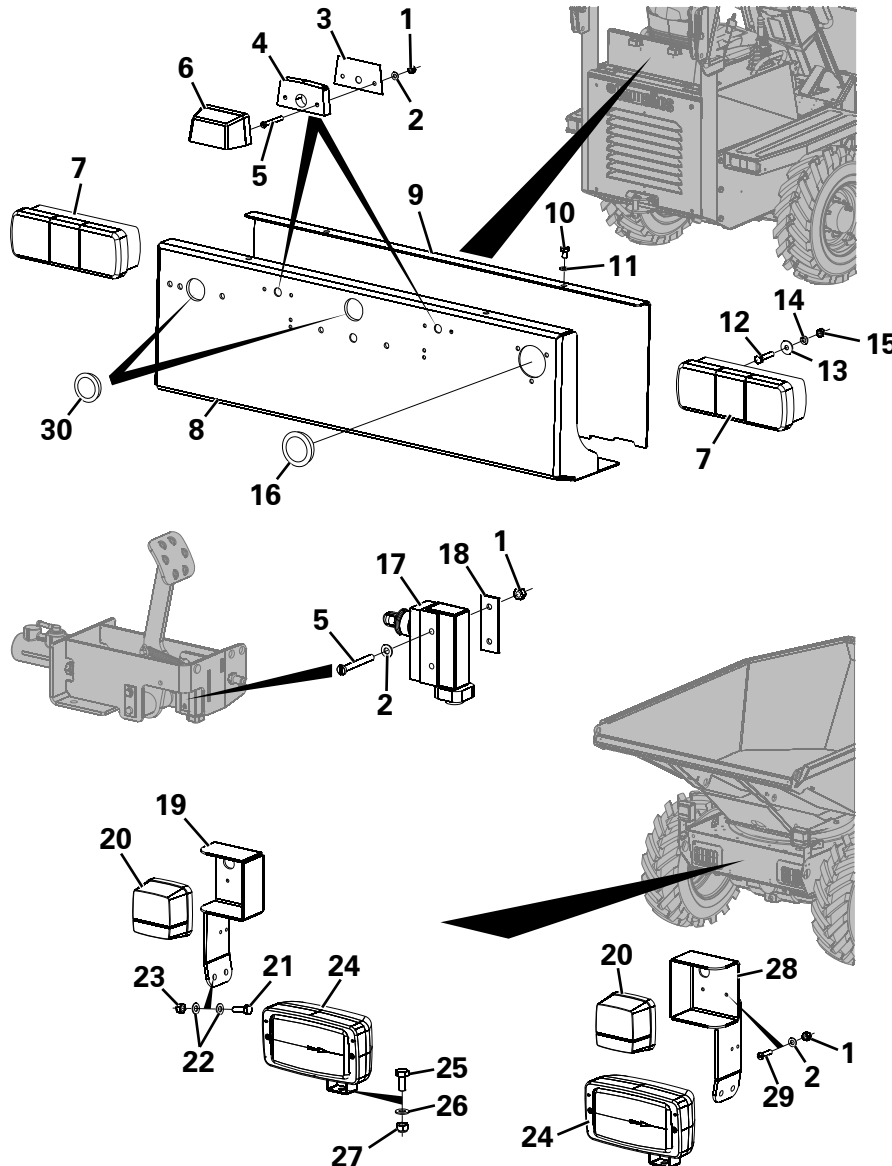

ROAD LIGHTS

Item	Part No.	Description	Qty	U/M
1	T16957	NYLOC NUT	8.0	EA
2	T16956	WASHER	12.0	EA
3	T16775	NUMBER PLATE LIGHT GASKET	2.0	EA
4	T16774	NUMBER PLATE LIGHT PLINTH	2.0	EA
5	T16675	CHEESE HEAD SCREW	6.0	EA
6	T16773	NUMBER PLATE LAMP	2.0	EA
7	T101091	REAR LIGHT ASSEMBLY	2.0	EA
8	T102713	REAR NUMBERPLATE BRKT	1.0	EA
9	T102933	REAR NUMBERPLATE BRKT COVER	1.0	EA
10	T17961	SET SCREW	2.0	EA
11	T13911	WASHER	2.0	EA
12	T11433	SET SCREW	4.0	EA
13	T15830	HEAVY DUTY WASHER	4.0	EA
14	T14837	SPRING WASHER	4.0	EA
15	T10431	NUT	4.0	EA
16	T102998	BLANKING PLUG	1.0	EA
17	T102761	LIMIT SWITCH ASSY	1.0	EA
18	T13289	MICRO SWITCH BACKING PLATE	1.0	EA
19	T102915	SIDE LIGHT BRKT RH	1.0	EA
20	T13586	SIDE LT/FRONT INDICATOR	2.0	EA
21	T12694	SET SCREW	4.0	EA
22	T12973	WASHER	8.0	EA
23	T19007	PHILIDAS NUT	4.0	EA
24	T102327	HEADLAMP (UK)	2.0	EA
	T102328	HEADLAMP (CON)	2.0	EA
25	T20618	SET SCREW	2.0	EA
26	T10734	HEAVY DUTY WASHER	2.0	EA
27	T13064	PHILIDAS NUT	2.0	EA
28	T102914	SIDE LIGHT BRKT LH	1.0	EA
29	T19233	CHEESE HEAD SCREW	4.0	EA
30	T12589	BLANKING GROMMET	2.0	EA