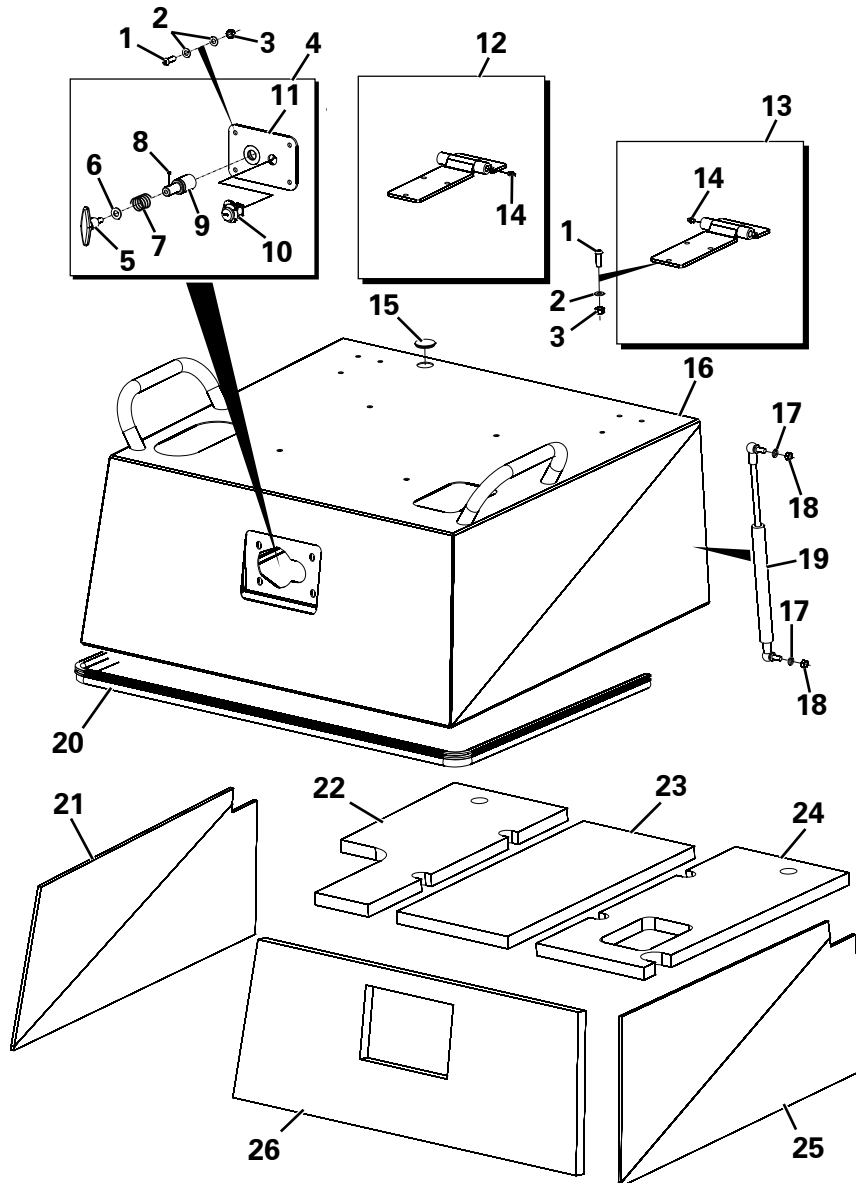

ENGINE COVER ASSEMBLY

Item	Part No.	Description	Qty	U/M
1	T12971	SOCKET DOME HEAD SCREW	16.0	EA
2	T12973	WASHER	20.0	EA
3	T13457	NYLOC NUT	16.0	EA
* 4	T103218	LOCK ASSY	1.0	EA
5	T100216	RENCOL HANDLE	1.0	EA
6	T10734	HEAVY DUTY WASHER	1.0	EA
* 7	T103237	SPRING	1.0	EA
8	T100477	GRUB SCREW	1.0	EA
* 9	T103217	LOCK PLUNGER	1.0	EA
10	T100265	COMPARTMENT LOCK	1.0	EA
* 11	T103216	WELDED LOCK ASSY	1.0	EA
12	T101780	HINGE RH (CW GREASE NIPPLE)	1.0	EA
13	T101779	HINGE LH (CW GREASE NIPPLE)	1.0	EA
14	T16586	GREASE NIPPLE	2.0	EA
15	T12589	BLANKING GROMMET	1.0	EA
16	T102688	ENGINE COVER	1.0	EA
17	T12972	SPRING WASHER	4.0	EA
18	T9775	NUT	4.0	EA
19	T100610	GAS STRUT	2.0	EA
20	T101249	SEAL	1.0	EA
21	T103005	SOUND INSULATION RH SIDE	1.0	EA
22	T103009	SOUND INSULATION TOP RH	1.0	EA
23	T103006	SOUND INSULATION TOP	1.0	EA
24	T103008	SOUND INSULATION TOP LH	1.0	EA
25	T103007	SOUND INSULATION LH SIDE	1.0	EA
26	T102080	SOUND INSULATION FRONT	1.0	EA