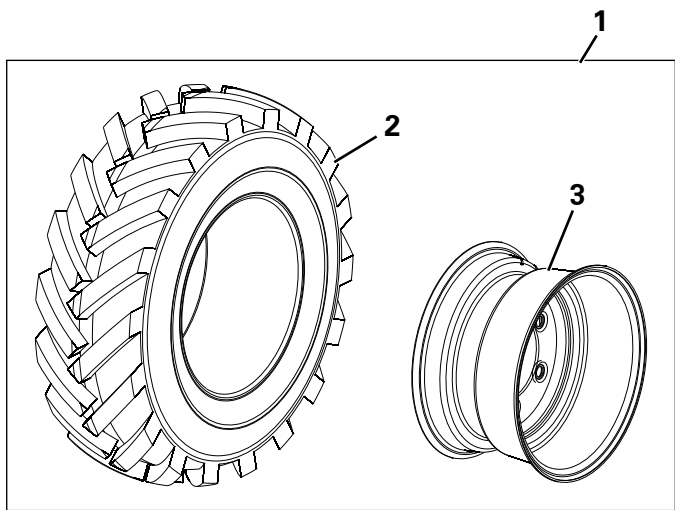

WHEEL ASSEMBLY & AXLE FIXINGS

Item	Part No.	Description	Qty	U/M
1	T102487	WHEEL & TYRE ASSY	4.0	EA
2	T20966	TYRE	1.0	EA
3	T102289	WHEEL RIM	1.0	EA
4	T102704	BOLT	8.0	EA
5	T102703	AXLE CLAMP PLATE	4.0	EA
6	T14910	PHILIDAS NUT	8.0	EA
7	T100867	WASHER	16.0	EA