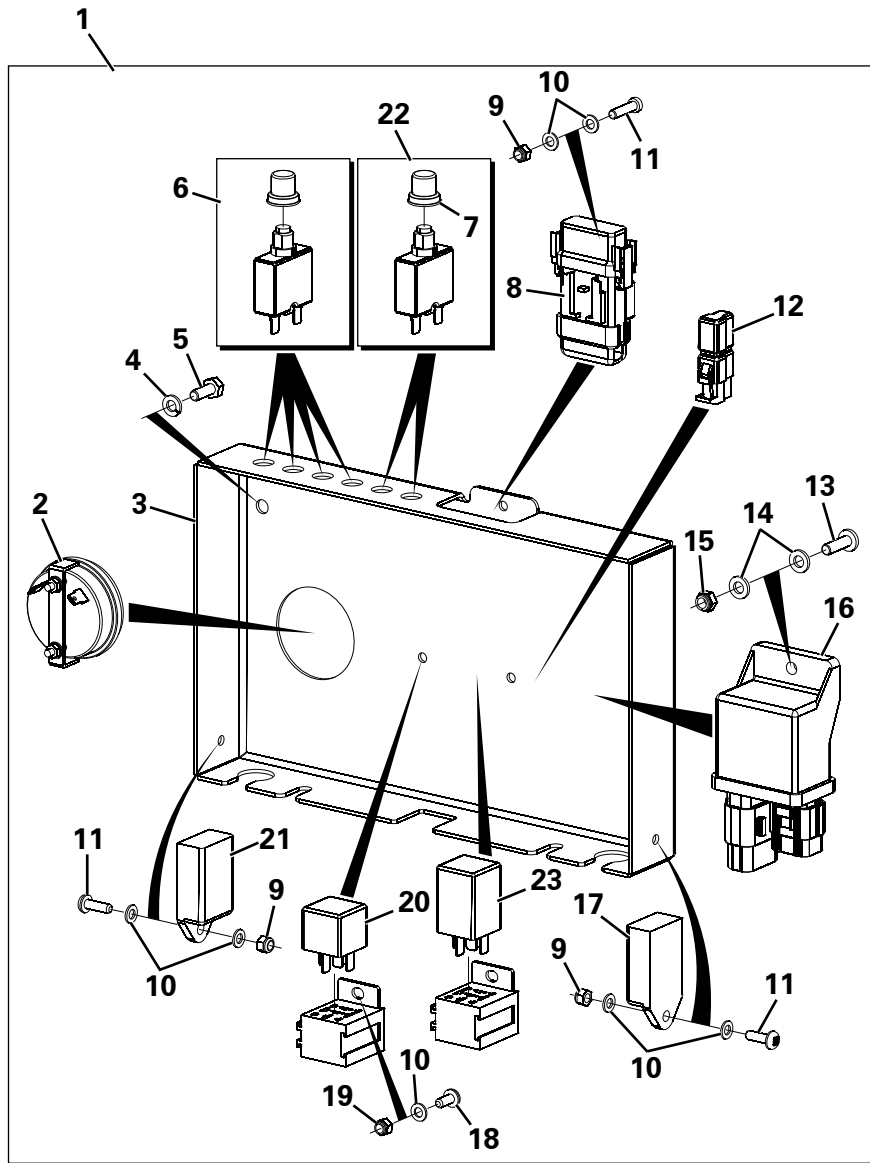

ELECTRICS BOX

Item	Part No.	Description	Qty	U/M
1		Part of ITEM 1 on DASH PANEL ASSY page		
2	T16538	HOURMETER	1.0	EA
3	T102711	ELECTRICS BOX	1.0	EA
4	T14837	SPRING WASHER	2.0	EA
5	T10917	SET SCREW	2.0	EA
6	T102845	CIRCUIT BREAKER 18A	4.0	EA
7	T102846	CIRCUIT BREAKER SPLASHGUARD	6.0	EA
8	T101450	MAXIFUSE 30AMP	1.0	EA
9	T16613	NYLOC NUT	3.0	EA
10	T16612	WASHER	8.0	EA
11	T16611	CHEESE HEAD SCREW	3.0	EA
12	T52724	DIODE	1.0	EA
13	T16492	PAN HEAD SCREW	1.0	EA
14	T13911	WASHER	2.0	EA
15	T16481	NYLOC NUT	1.0	EA
16	T101777	SAFETY RELAY	1.0	EA
17	T52725	GLOW PLUG - TIMER	1.0	EA
18	T103120	SET SCREW	2.0	EA
19	T13467	NUT	2.0	EA
20	T101129	RELAY	3.0	EA
21	T52726	STOP SOLENOID - TIMER	1.0	EA
22	T102844	CIRCUIT BREAKER 5A	2.0	EA
23	T101130	FLASHER UNIT	1.0	EA