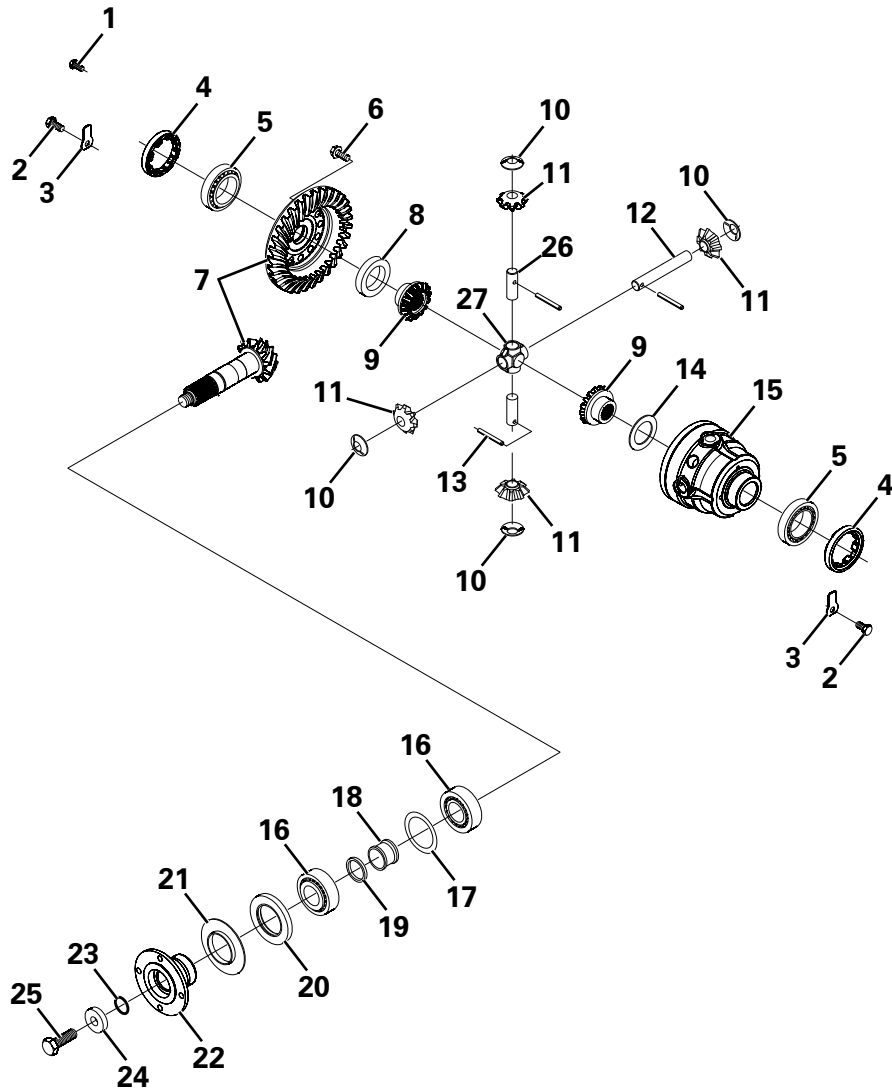

FRONT AXLE - DIFFERENTIAL

Item	Part No.	Description	Qty	U/M
1	T53897	CYLINDER BOLT	2.0	EA
2	T53896	HEXAGON BOLT	2.0	EA
3	T53895	LOCKING PLATE	2.0	EA
4	T53898	RING NUT	2.0	EA
5	T53555	TAPER ROLLER BEARING	2.0	EA
6	T53616	BOLT	12.0	EA
*	T53925	BEVEL GEAR SET	1.0	EA
8	T53899	SPACER	1.0	EA
9	T53900	DIFFERENTIAL SIDE GEAR	2.0	EA
* 10	T53901	WASHER	4.0	EA
* 11	T53902	DIFFERENTIAL PINION	4.0	EA
12	T53903	DIFFERENTIAL SHAFT	1.0	EA
* 13	T53904	ROLL PIN	3.0	EA
14	T53905	FRICTION WASHER	1.0	EA
* 15	T54194	DIFFERENTIAL CARRIER	1.0	EA
16	T53558	BEARING	2.0	EA
17	T53579	SHIM	A/R	EA
	T53580	SHIM	A/R	EA
	T53581	SHIM	A/R	EA
** 18	T54189	SPACER	1.0	EA
* 19	T54186	SHIM	1.0	EA
	T54187	SHIM	1.0	EA
	T54188	SHIM	1.0	EA
	T54190	SHIM	2.0	EA
* 20	T54196	SEAL	1.0	EA
21	T53774	COVER PLATE	1.0	EA
22	T53764	FLANGE	1.0	EA
* 23	T54191	O RING	1.0	EA
24	T53893	WASHER	1.0	EA
25	T53598	BOLT	1.0	EA
* 26	T54461	DIFFERENTIAL SHAFT	2.0	EA
* 27	T54462	SHAFT RETAINER	1.0	EA