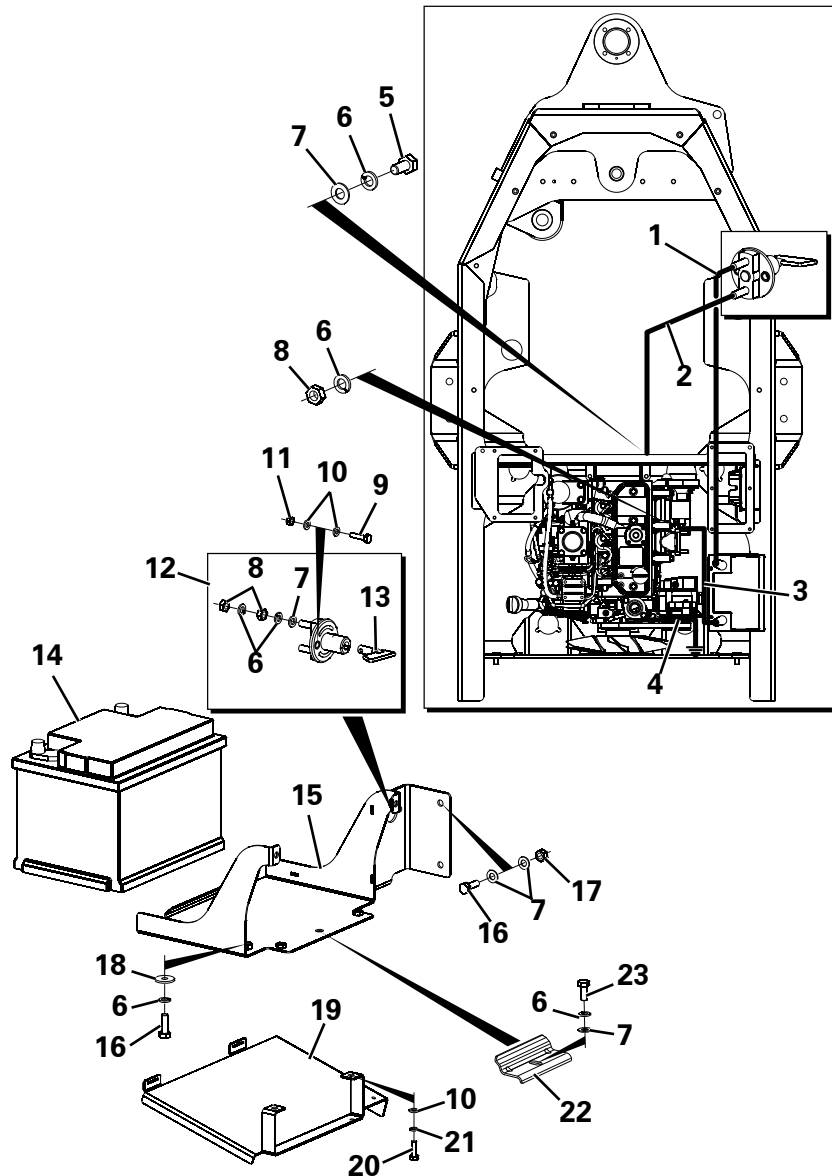

BATTERY BOX ASSEMBLY

Item	Part No.	Description	Qty	U/M
1	T102701	BATTERY NEGATIVE CABLE	1.0	EA
2	T102702	ISOLATOR CABLE	1.0	EA
3	T102700	BATTERY POSITIVE CABLE	1.0	EA
4	T100665	EARTH LEAD	1.0	EA
5	T11673	SET SCREW	1.0	EA
6	T12972	SPRING WASHER	9.0	EA
7	T12973	WASHER	8.0	EA
8	T9775	NUT	5.0	EA
9	T16476	SET SCREW	2.0	EA
10	T13911	WASHER	6.0	EA
11	T16481	NYLOC NUT	2.0	EA
12	T20846	BATTERY ISOLATOR SWITCH	1.0	EA
13	T52600	KEY	1.0	EA
14	T100967	BATTERY	1.0	EA
15	T102712	BATTERY BASE PLATE ASSY	1.0	EA
16	T12694	SET SCREW	4.0	EA
17	T13457	NYLOC NUT	2.0	EA
18	T9345	HEAVY DUTY WASHER	2.0	EA
19	T102710	HEAT SHIELD	1.0	EA
20	T16477	SET SCREW	2.0	EA
21	T14837	SPRING WASHER	2.0	EA
* 22	T104719	BATTERY CLAMP	1.0	EA
23	T7465	SET SCREW	1.0	EA