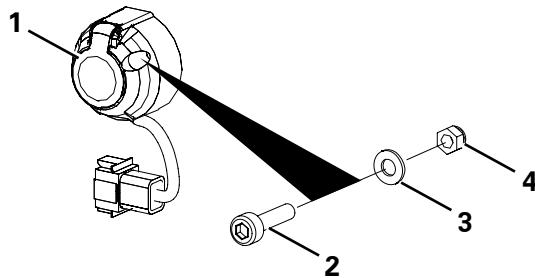

TRAILER SOCKET

Item	Part No.	Description	Qty	U/M
1	T102831	TRAILER SOCKET	1.0	EA
2	T19583	CAP HEAD SCREW	3.0	EA
3	T16612	WASHER	3.0	EA
4	T16613	NYLOC NUT	3.0	EA