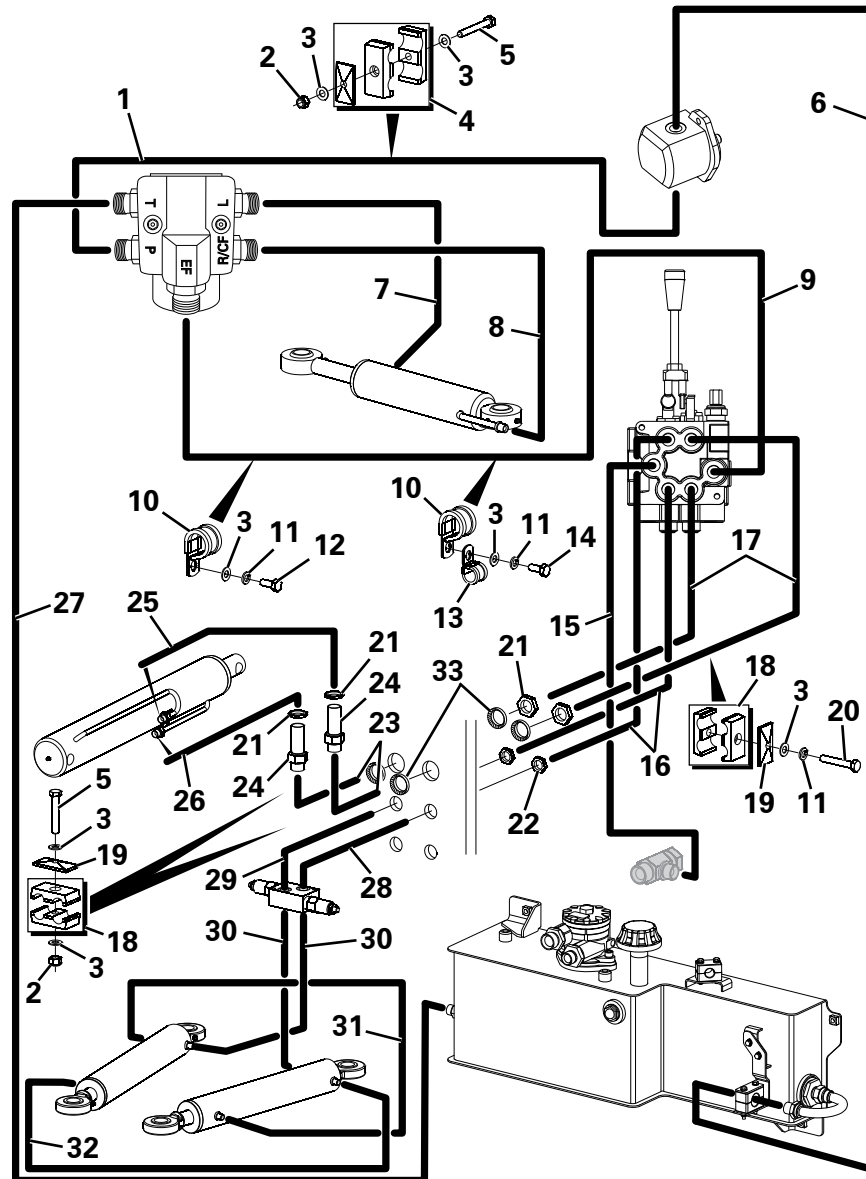

HYDRAULIC CIRCUIT

Item	Part No.	Description	Qty	U/M
	1	T102789 HOSE	1.0	EA
	2	T13457 NYLOC NUT	3.0	EA
	3	T12973 WASHER	9.0	EA
	4	T101389 PIPE CLAMP	1.0	EA
	5	T17157 BOLT	3.0	EA
	* 6	T105544 HOSE	1.0	EA
	7	T101276 HOSE	1.0	EA
	8	T101214 HOSE	1.0	EA
	9	T101213 HOSE	1.0	EA
	10	T9914 P CLIP	2.0	EA
	11	T12972 SPRING WASHER	3.0	EA
	12	T11673 SET SCREW	1.0	EA
	13	T11514 P CLIP	1.0	EA
	14	T7465 SET SCREW	1.0	EA
	15	T103058 HOSE	1.0	EA
	16	T101217 HOSE	2.0	EA
	17	T101216 HOSE	2.0	EA
	18	T102406 CLAMP	3.0	EA
	19	T102170 CLAMP COVER PLATE	3.0	EA
	20	T100353 BOLT	1.0	EA
	21	T7882 LOCKNUT	4.0	EA
	22	T9471 LOCKNUT	2.0	EA
	23	T100721 HOSE	2.0	EA
	24	T101393 ADAPTOR	2.0	EA
	25	T100725 HOSE	1.0	EA
	26	T100724 HOSE	1.0	EA
	27	T101215 HOSE	1.0	EA
	28	T102950 HOSE	1.0	EA
	29	T102951 HOSE	1.0	EA
	30	T18963 HOSE	2.0	EA
	31	T100189 HOSE	1.0	EA
	32	T100190 HOSE	1.0	EA
	* 33	T101591 SCHNORR WASHER	4.0	EA