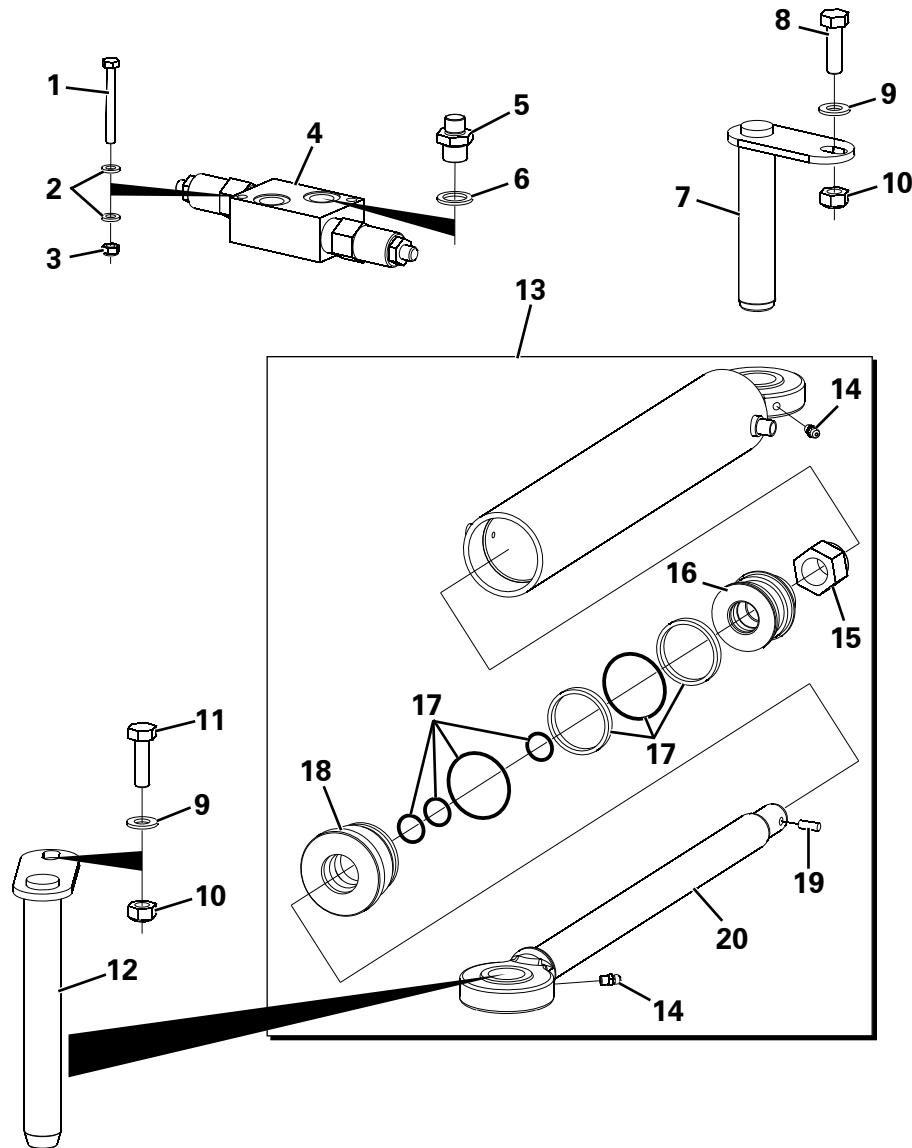

SLEW RAM ASSEMBLY

Item	Part No.	Description	Qty	U/M
1	T100388	BOLT	2.0	EA
2	T13911	WASHER	4.0	EA
3	T16481	NYLOC NUT	2.0	EA
4	T102719	DUAL CROSS LINE RELIEF VALVE	1.0	EA
5	T12118	ADAPTOR	4.0	EA
6	T5637	DOWTY WASHER	4.0	EA
7	T101524	PIVOT PIN	2.0	EA
8	T12761	BOLT	2.0	EA
9	T10734	HEAVY DUTY WASHER	4.0	EA
10	T13064	PHILIDAS NUT	4.0	EA
11	T16505	SET SCREW	2.0	EA
12	T101522	PIVOT PIN	2.0	EA
13	T102668	SLEW RAM	2.0	EA
14	T16586	GREASE NIPPLE	2.0	EA
15	T53883	CASTLE NUT	1.0	EA
16	T53882	PISTON HEAD	1.0	EA
17	T53495	SEAL KIT	1.0	EA
18	T53496	GLAND	1.0	EA
19	T53884	COTTER PIN	1.0	EA
20	T53970	ROD ASSEMBLY	1.0	EA