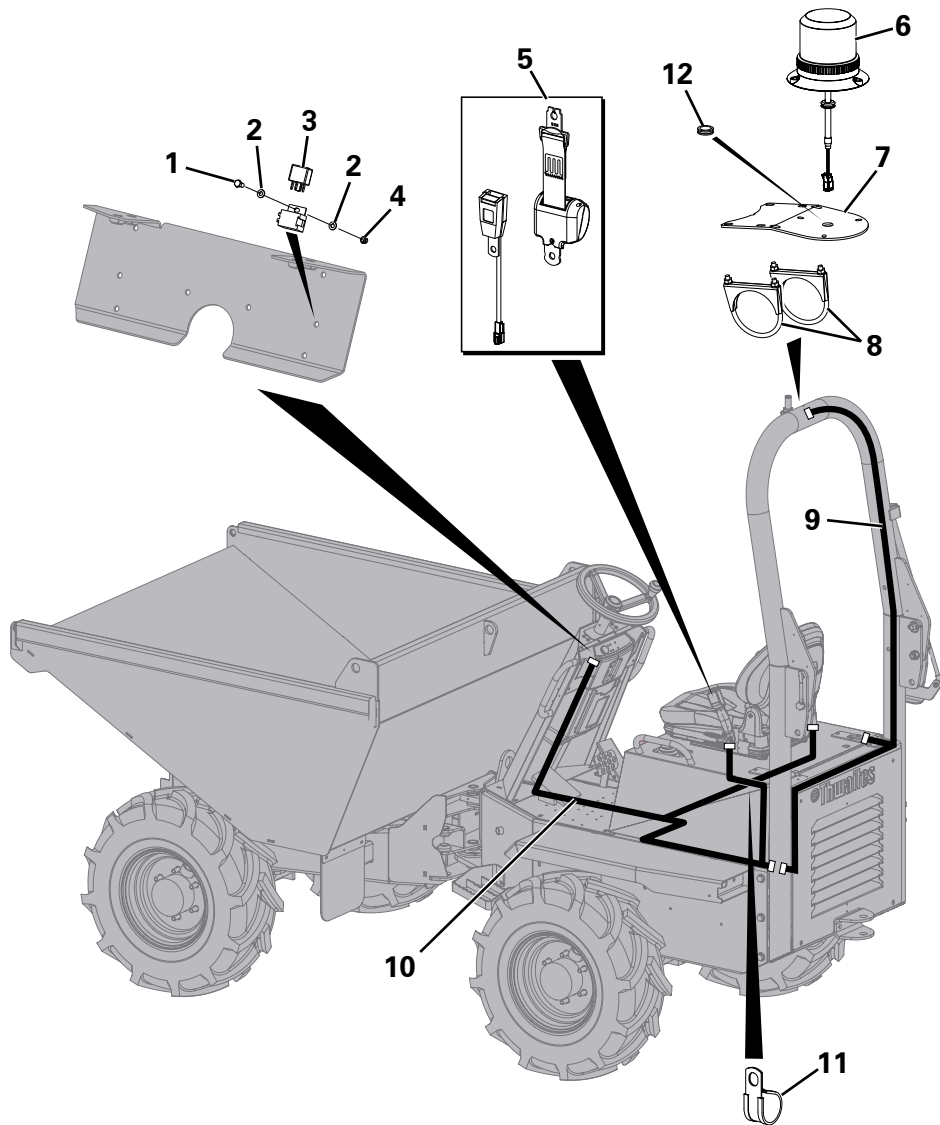

GREEN BEACON WITH MOTION INHIBIT

Item	Part No.	Description	Qty	U/M
1	T102918	SET SCREW	1.0	EA
2	T16612	WASHER	2.0	EA
3	T101129	RELAY	3.0	EA
4	T16613	NYLOC NUT	1.0	EA
5	T103224	SEATBELT	1.0	EA
6	T105328	GREEN BEACON	1.0	EA
7	T104167	BEACON MOUNTING PLATE	1.0	EA
8	T102412	EXHAUST CLAMP	2.0	EA
9	T105331	MOTION INHIBIT ROPS HARNESS AMBER/GREEN	1.0	EA
10	T105271	MOTION INHIBIT HARNESS (HYDRO)	1.0	EA
11	T11514	P CLIP	1.0	EA
12	T9538	GROMMET	1.0	EA