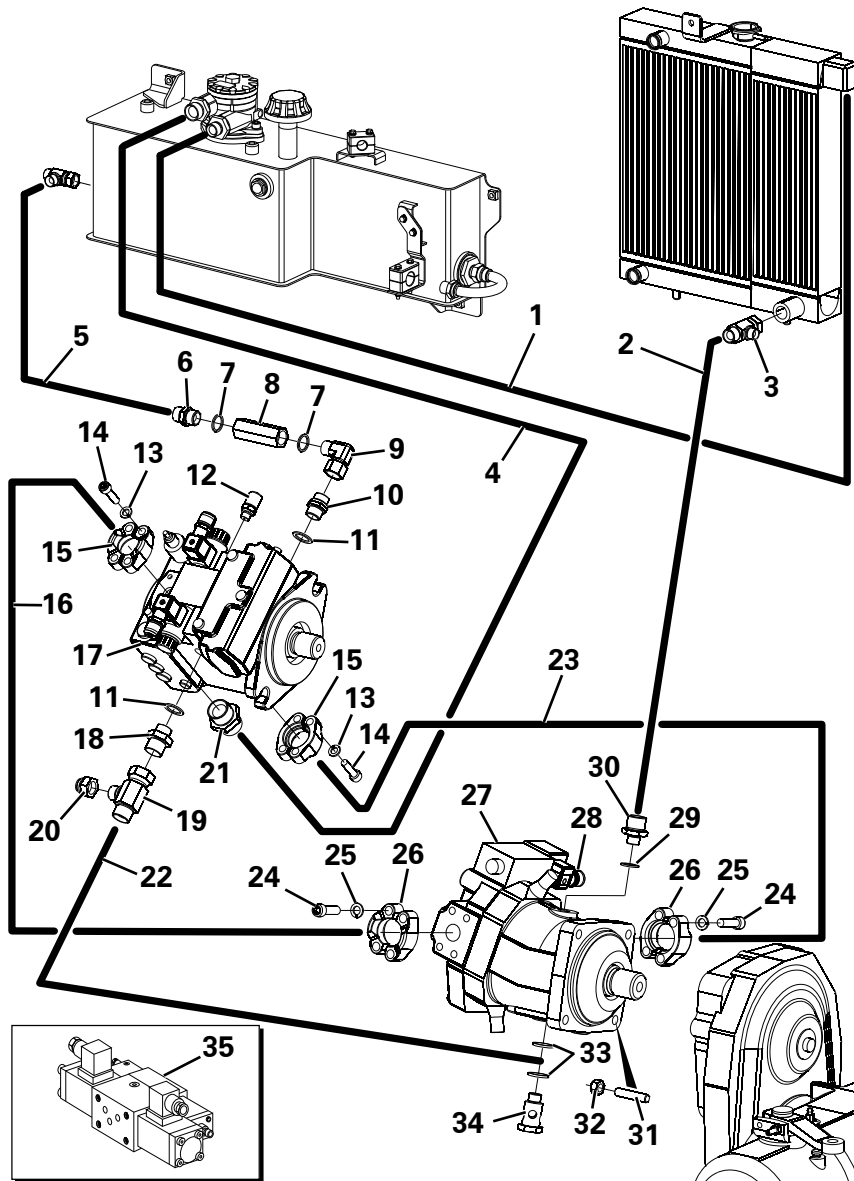

HYDROSTATIC PUMP & MOTOR

Item	Part No.	Description	Qty	U/M
1	T103057	HOSE	1.0	EA
2	T103056	HOSE	1.0	EA
3	T18907	TEE	1.0	EA
* 4	T104368	HOSE	1.0	EA
5	T101210	HOSE	1.0	EA
6	T13936	ADAPTOR	1.0	EA
7	T5596	DOWTY WASHER	2.0	EA
8	T100683	CHECK VALVE	1.0	EA
9	T100771	ELBOW	1.0	EA
10	T20441	ADAPTOR	1.0	EA
11	T17769	DOWTY WASHER	2.0	EA
12	T100681	HYDRAULIC GAUGE TEST POINT	1.0	EA
13	T13362	SPRING WASHER	8.0	EA
14	T17842	SOCKET HEAD CAP SCREW	8.0	EA
15	T17760	SPLIT FLANGE CLAMPS	2.0	PR
16	T101204	HOSE	1.0	EA
17	T103194	HYDRAULIC PUMP	1.0	EA
18	T17724	ADAPTOR	1.0	EA