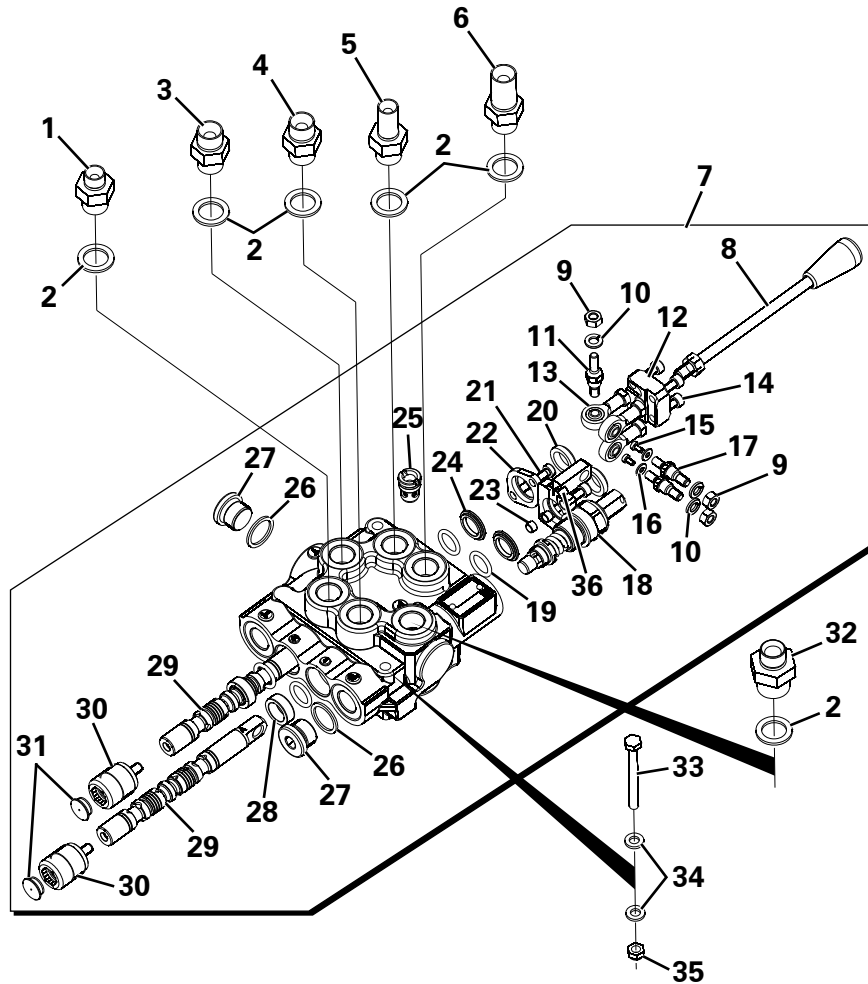

TIPPING VALVE ASSEMBLY

Item	Part No.	Description	Qty	U/M
20	T53342	SCRAPER	2.0	EA
21	T53339	ONE-SLOT SCREW	2.0	EA
22	T53338	FLANGED WASHER	1.0	EA
23	T53340	DOWEL BUSH	2.0	EA
24	T53306	FLANGED WASHER	2.0	EA
25	T53337	CHECK VALVE ASSEMBLY	1.0	EA
26	T53336	COPPER WASHER	3.0	EA
27	T53335	SCREW PLUG	3.0	EA
28	T53305	SPACER	1.0	EA
29	T53334	SPOOL	1.0	EA
30	T53308	POSITIONER	2.0	EA
31	T53333	PLUG	2.0	EA
32	T11165	ADAPTOR	1.0	EA
33	T17823	BOLT	2.0	EA
34	T13911	WASHER	4.0	EA
35	T16481	NYLOC NUT	2.0	EA
36	T53341	LEVER BASE	1.0	EA