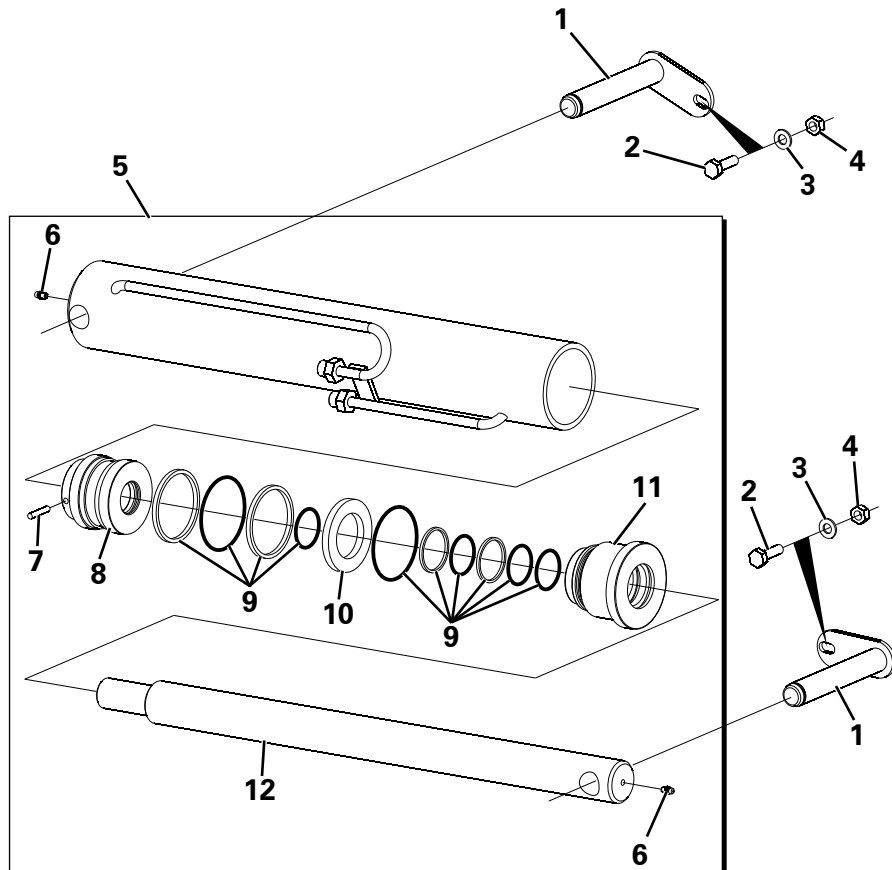

TIPPING RAM ASSEMBLY

Item	Part No.	Description	Qty	U/M
1	T101019	PIVOT PIN	2.0	EA
2	T16505	SET SCREW	2.0	EA
3	T10734	HEAVY DUTY WASHER	2.0	EA
4	T13064	PHILIDAS NUT	2.0	EA
5	T102154	TIPPING RAM	1.0	EA
6	T53445	GREASE NIPPLE	2.0	EA
7	T53484	GRUB SCREW	1.0	EA
8	T53483	PISTON HEAD	1.0	EA
9	T53485	SEAL KIT	1.0	EA
10	T53481	SPACER	1.0	EA
11	T53482	GLAND	1.0	EA
12	T53480	ROD ASSEMBLY	1.0	EA