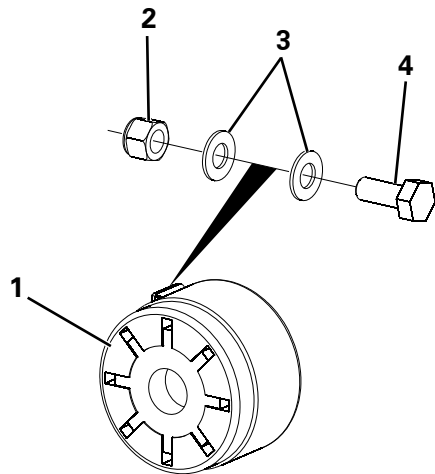

REVERSE ALARM

Item	Part No.	Description	Qty	U/M
1	T101887	REVERSE ALARM	1.0	EA
2	T13457	NYLOC NUT	1.0	EA
3	T12973	WASHER	2.0	EA
4	T7465	SET SCREW	1.0	EA