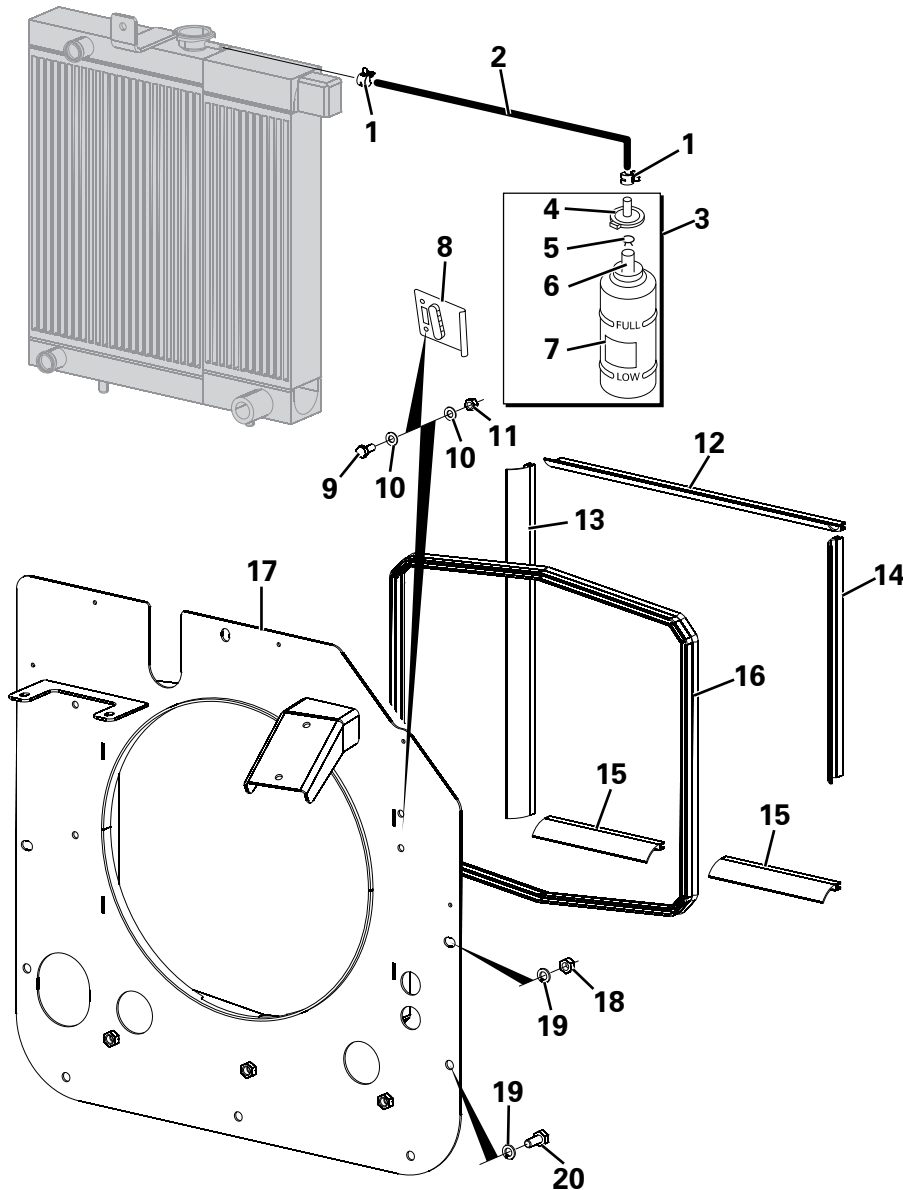

RADIATOR COWL & SEALS

Item	Part No.	Description	Qty	U/M
1	T100421	SPRING BAND CLAMP	2.0	EA
2	T101219	RADIATOR OVERFLOW PIPE	1.0	EA
3	T52800	TANK ASSEMBLY	1.0	EA
4	T52802	CAP	1.0	EA
5	T52803	CLAMP	1.0	EA
6	T52804	PIPE	1.0	EA
7	T52801	TANK	1.0	EA
8	T52805	BRACKET SUB-TANK	1.0	EA
9	T7465	SET SCREW	2.0	EA
10	T12973	WASHER	4.0	EA
11	T13457	NYLOC NUT	2.0	EA
12	T102720	RADIATOR SEAL HORIZONTAL	1.0	EA
13	T102721	RADIATOR SEAL RH VERTICAL	1.0	EA
14	T102892	RADIATOR SEAL LH VERTICAL	1.0	EA
15	T103060	RADIATOR SEAL BOTTOM	2.0	EA
16	T102906	RADIATOR COWL SEAL	1.0	EA
17	T102887	RADIATOR COWL	1.0	EA
18	T12509	NUT	2.0	EA
19	T13362	SPRING WASHER	7.0	EA
20	T7466	SET SCREW	5.0	EA