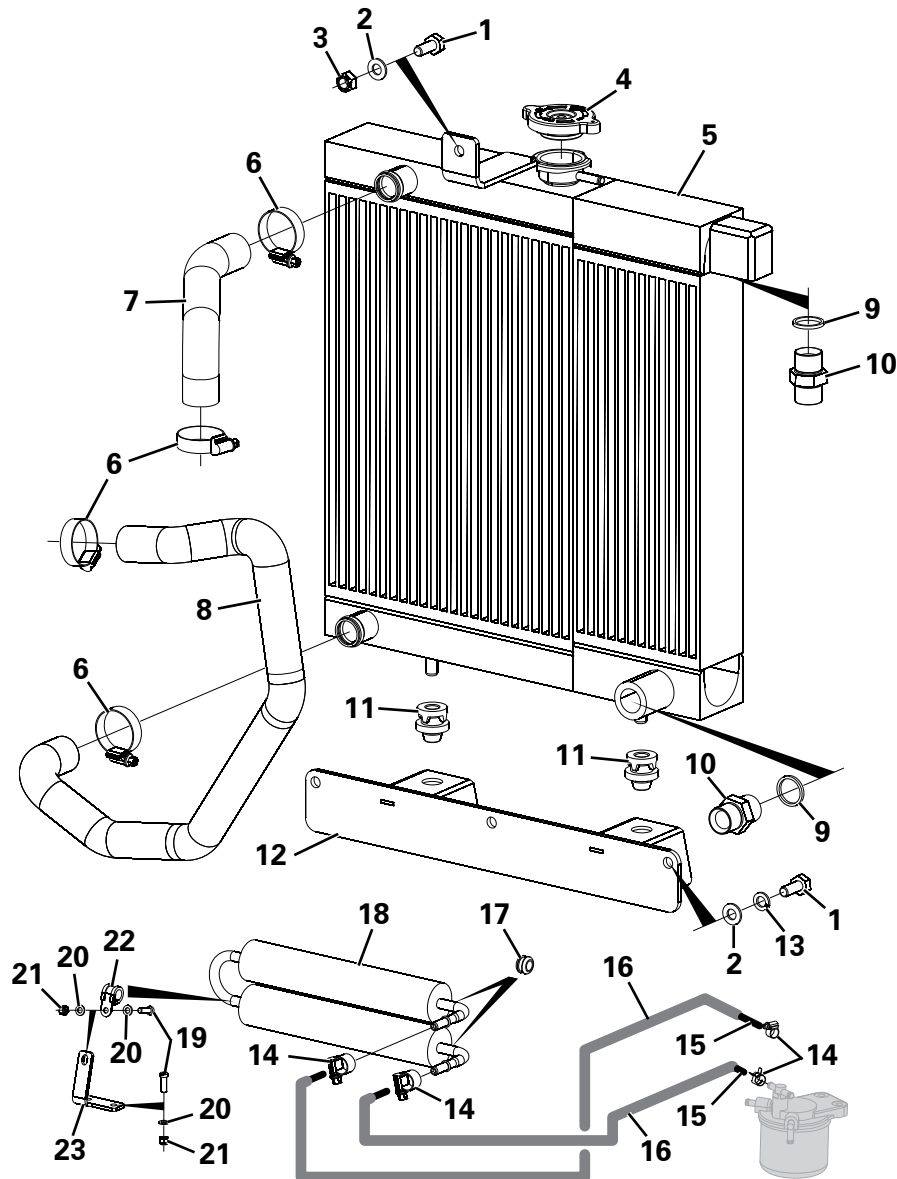

RADIATOR & FUEL COOLER

Item	Part No.	Description	Qty	U/M
1	T7466	SET SCREW	4.0	EA
2	T10734	HEAVY DUTY WASHER	4.0	EA
3	T13064	PHILIDAS NUT	1.0	EA
4	T53136	RADIATOR CAP	1.0	EA
5	T102927	COMBI RADIATOR	1.0	EA
6	T6693	JUBILEE CLIP	4.0	EA
7	T102934	TOP RAD HOSE	1.0	EA
8	T103014	BTM RAD HOSE	1.0	EA
9	T5594	DOWTY WASHER	2.0	EA
10	T8014	ADAPTOR	2.0	EA
* 11	T104838	RADIATOR MTG RUBBER	2.0	EA
12	T102962	RAD BOTTOM MTG BRACKET	1.0	EA
13	T13362	SPRING WASHER	3.0	EA
14	T11459	JUBILEE CLIP	4.0	EA
15	T101881	HOSE	2.0	EA
16	T102175	PLASTIC CONDUIT	2.0	EA
17	T10540	GROMMET	2.0	EA
18	T102197	U-BEND FUEL COOLER	1.0	EA
19	T16610	CHEESE HEAD SCREW	3.0	EA
20	T16612	WASHER	4.0	EA
21	T16613	NYLOC NUT	3.0	EA
22	T101282	P CLIP	1.0	EA
23	T103018	FUEL COOLER BRACKET	1.0	EA