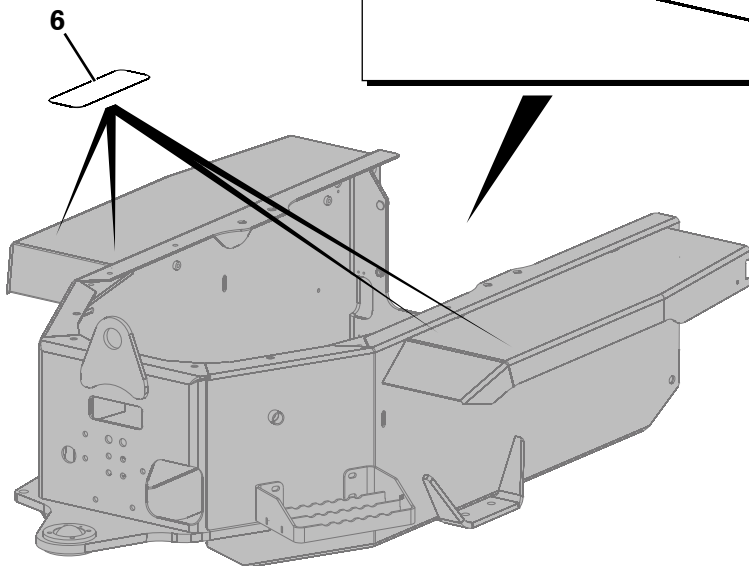

REAR COVER (NON ROPS)

Item	Part No.	Description	Qty	U/M
1	T104114	REAR COVER ASSEMBLY	1.0	EA
2	T102778	REAR COVER	1.0	EA
3	T15571	BOLT	6.0	EA
4	T100867	WASHER	12.0	EA
5	T14910	STOVER NUT	6.0	EA
6	T101567	ANTI SLIP PAD	4.0	EA