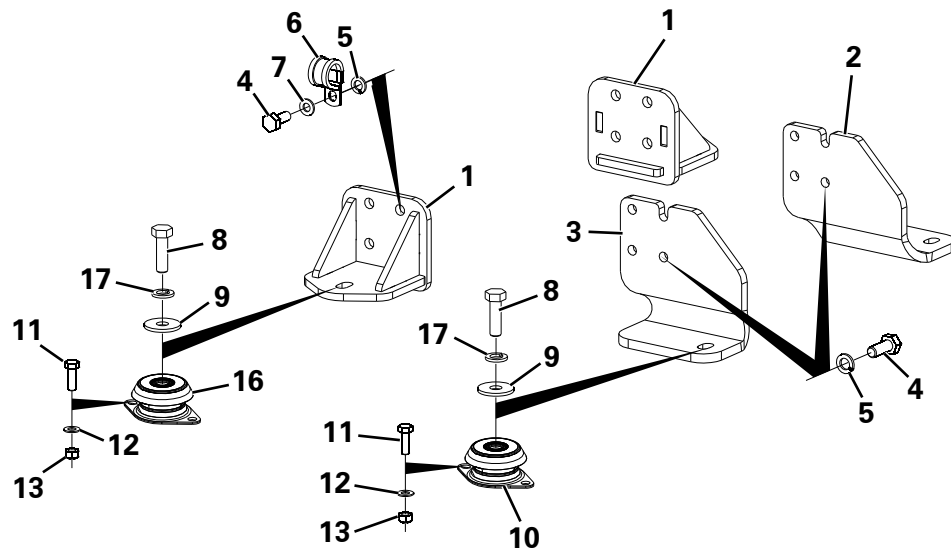

ENGINE MOUNTINGS

Item	Part No.	Description	Qty	U/M
* 1	T104135	FRONT ENGINE MOUNT ASSY	2.0	EA
* 2	T104138	REAR ENGINE MOUNT RH	1.0	EA
* 3	T104137	REAR ENGINE MOUNT LH	1.0	EA
4	T7466	SET SCREW	16.0	EA
5	T13362	SPRING WASHER	16.0	EA
6	T9914	P CLIP	1.0	EA
7	T15819	WASHER	1.0	EA
* 8	T104158	SET SCREW	4.0	EA
9	T6769	HEAVY DUTY WASHER	4.0	EA
* 10	T104136	ENGINE MOUNT (REAR)	2.0	EA
* 11	T12694	SET SCREW	8.0	EA
* 12	T12973	PLAIN WASHER	8.0	EA
* 13	T19007	PHILIDAS NUT	8.0	EA
* 16	T104134	ENGINE MOUNT (FRONT)	2.0	EA
* 17	T14080	SPRING WASHER	4.0	EA