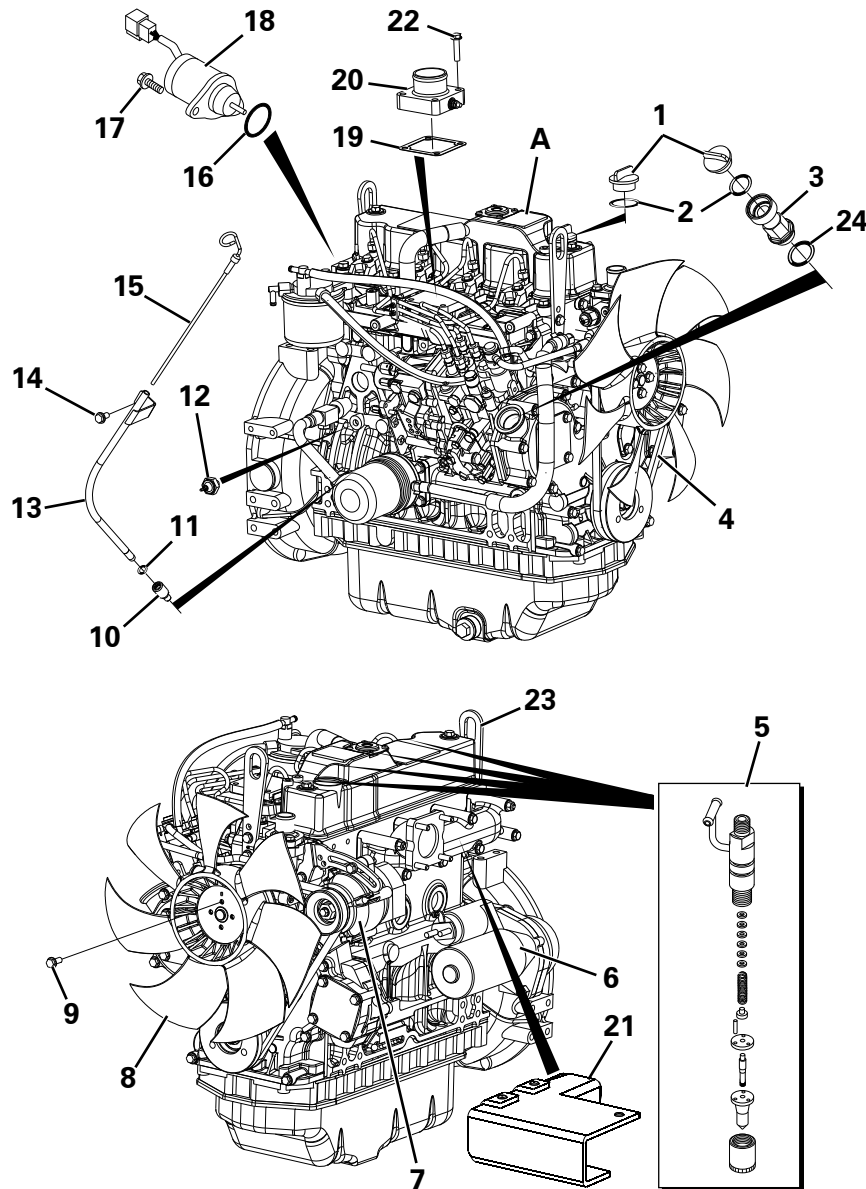

ENGINE - ACCESSORIES

Item	Part No.	Description	Qty	U/M
A	T102632	ENGINE	1.0	EA
1	T52816	CAP	2.0	EA
2	T52819	O RING	2.0	EA
3	T53142	PIPE ASSY	1.0	EA
4	T53282	BELT	1.0	EA
5	T53322	VALVE ASSEMBLY	3.0	EA
6	T53462	STARTER MOTOR	1.0	EA
7	T53263	GENERATOR	1.0	EA
8	T53320	FAN	1.0	EA
9	T53148	BOLT	4.0	EA
10	T52830	DIPSTICK GUIDE	1.0	EA
11	T52829	O RING	1.0	EA
12	T52832	OIL PRESSURE SWITCH	1.0	EA
13	T53316	GUIDE DIPSTICK	1.0	EA
14	T52842	BOLT	1.0	EA
15	T53315	DIPSTICK LUB OIL	1.0	EA
16	T52834	O RING	1.0	EA
17	T52835	BOLT	2.0	EA
18	T52833	STOP SOLENOID	1.0	EA
19	T52824	GASKET	1.0	EA
20	T52823	HEATER	1.0	EA
* 21	T103167	EXHAUST HEAT SHIELD	1.0	EA
22	T52825	BOLT	4.0	EA
23	T101247	ENGINE LIFTING EYE	1.0	EA
24	T53143	O RING	1.0	EA