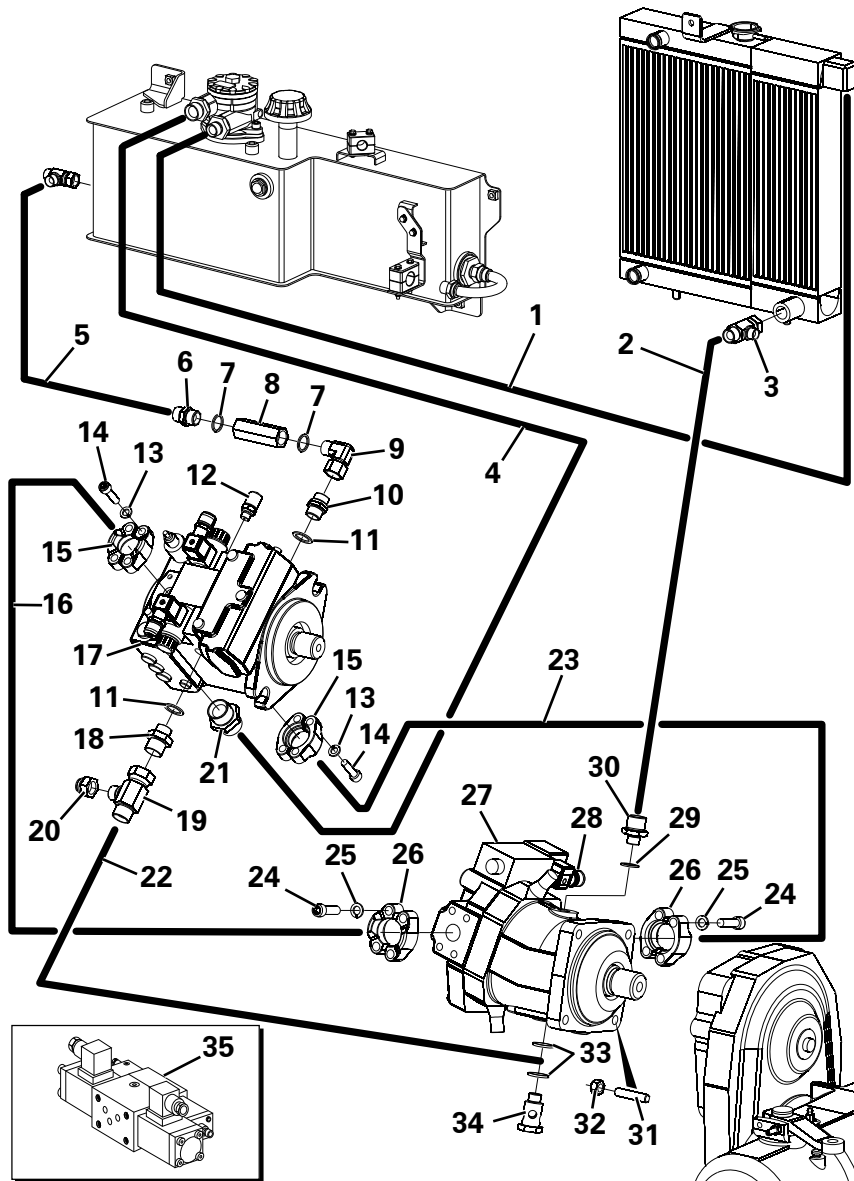

HYDROSTATIC PUMP & MOTOR

Item	Part No.	Description	Qty	U/M
	19	TEE	1.0	EA
	20	BLANKING PLUG	1.0	EA
	21	ADAPTOR	1.0	EA
	22	HOSE	1.0	EA
	23	HOSE	1.0	EA
	24	SOCKET HEAD CAP SCREW	8.0	EA
	25	SPRING WASHER	8.0	EA
	26	SPLIT FLANGE CLAMPS	2.0	PR
	* 27	HYDRAULIC MOTOR	1.0	EA
	28	SOLENOID	1.0	EA
	29	DOWTY WASHER	1.0	EA
	30	CHECK VALVE	1.0	EA
	31	STUD	4.0	EA
	32	PHILIDAS NUT	4.0	EA
	33	DOWTY WASHER	2.0	EA
	34	BANJO BOLT	1.0	EA
	35	SOLENOID	1.0	EA