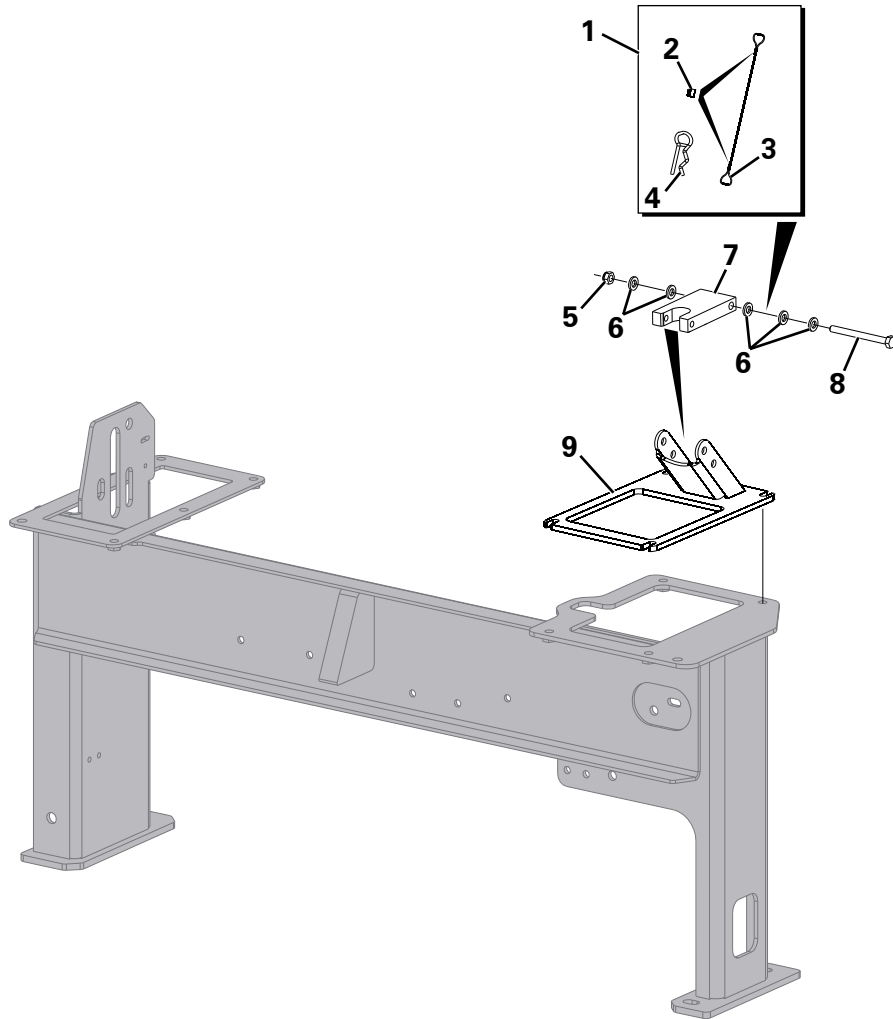

TIP VALVE LOCK

Item	Part No.	Description	Qty	U/M
1	T103580	R CLIP CABLE ASSEMBLY	1.0	EA
2	T103233	COPPER SLEEVE	2.0	EA
3	T103188	RETAINING CABLE	1.0	EA
4	T103722	R CLIP	1.0	EA
5	T16481	NYLOC NUT	1.0	EA
6	T13911	WASHER	5.0	EA
7	T16701	TIPPING LEVER LOCK PLATE	1.0	EA
8	T17920	BOLT	1.0	EA
9	T102115	VALVE LEVER LOCK BRACKET	1.0	EA