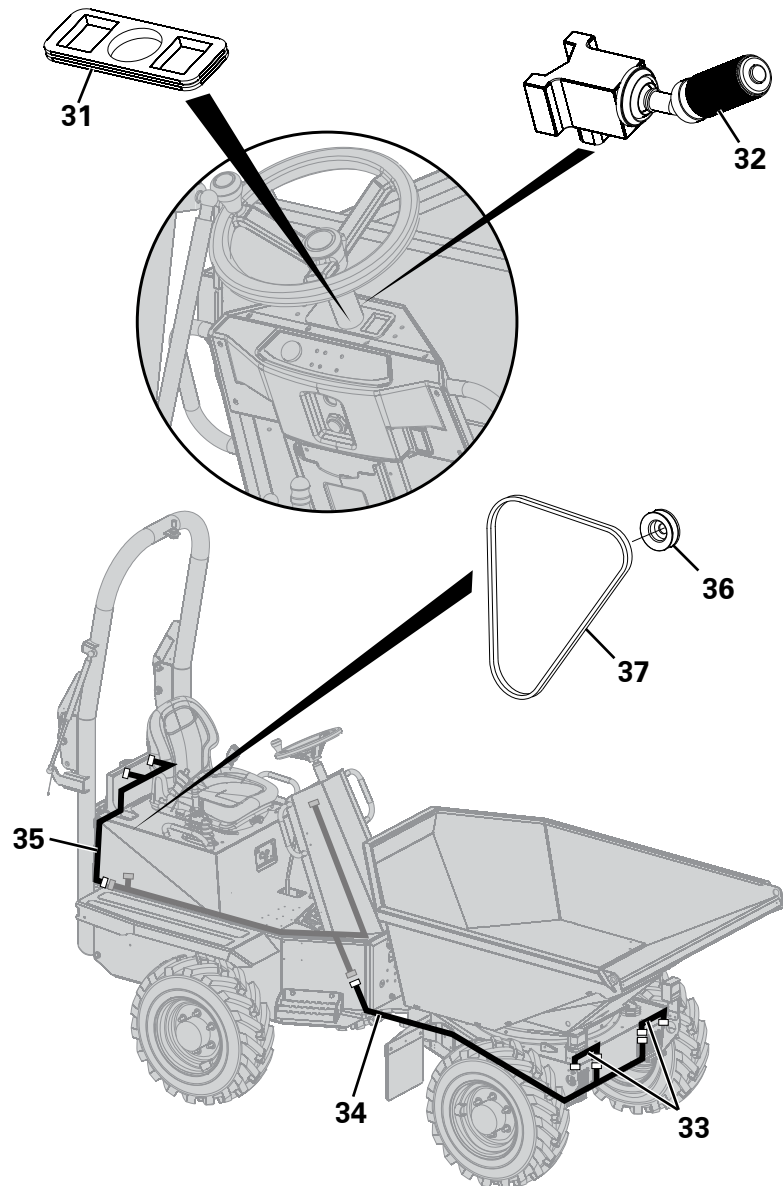

ROAD LIGHTS

Item	Part No.	Description	Qty	U/M
31	T100356	GROMMET STEERING COLUMN	1.0	EA
32	T100037	COLUMN SWITCH LIGHTS	1.0	EA
33	T104143	HEADLAMP LOOM	2.0	EA
34	T104142	FRONT LIGHTING LOOM	1.0	EA
35	T102689	REAR NUMBER PLATE LOOM	1.0	EA
36	T102354	SMALL PULLEY	1.0	EA
37	T53048	BELT	1.0	EA