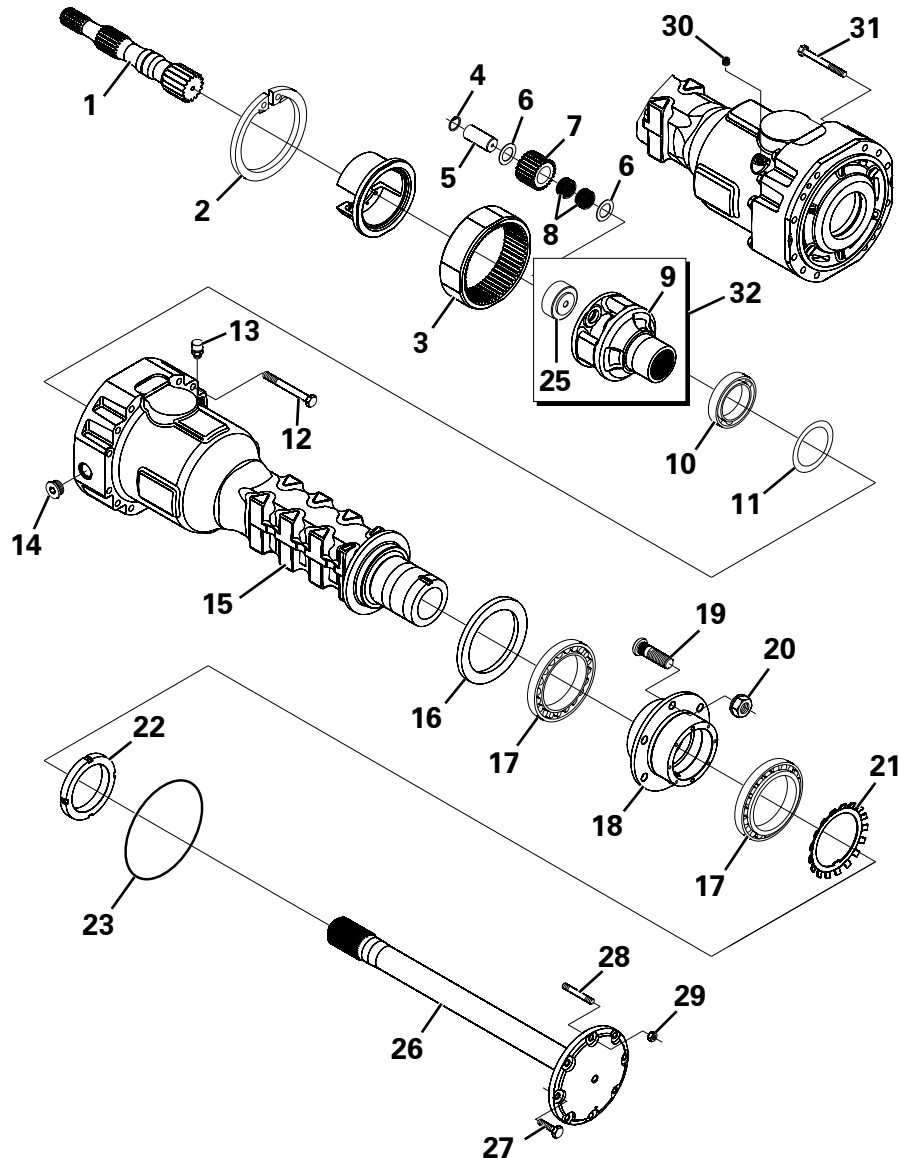

FRONT AXLE - HUB REDUCTION

Item	Part No.	Description	Qty	U/M
* A	T105069	AXLE	1.0	EA
* 1	T54464	HALF SHAFT	2.0	EA
2	T53916	CIRCLIP	2.0	EA
3	T53917	RING GEAR	2.0	EA
4	T53544	CIRCLIP	6.0	EA
5	T53643	PIN	6.0	EA
6	T53644	FRICTION WASHER	12.0	EA
* 7	T54471	DIFFERENTIAL PINION	6.0	EA
8	T53562	NEEDLE ROLLER BEARING	12.0	EA
* 9	T54130	PLANET GEAR CARRIER	2.0	EA
10	T53919	BALL BEARING	2.0	EA
11	T53922	SHIM	A/R	EA
	T53576	SHIM	A/R	EA
	T53577	SHIM	A/R	EA
	T53582	SHIM	A/R	EA
	T53583	SHIM	A/R	EA
**12	T53924	HEXAGON BOLT	12.0	EA
13	T53765	VENT	1.0	EA