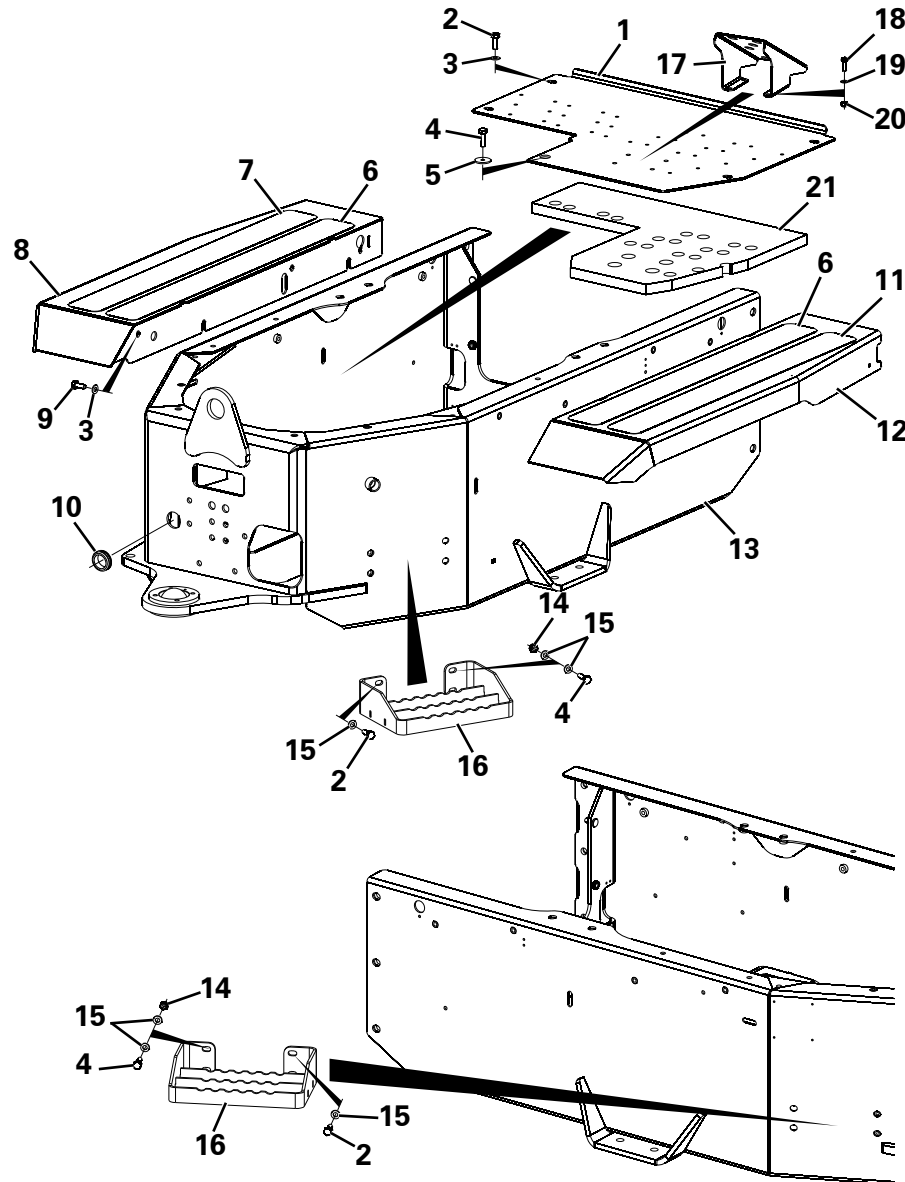

ROPS FRAME ASSEMBLY

Item	Part No.	Description	Qty	U/M
1	T102634	FOLDING ROPS ASSY	1.0	EA
2	T100134	BEACON STEM	1.0	EA
3	T101154	LOCK NUT	2.0	EA
4	T12509	NUT	2.0	EA
5	T13362	SPRING WASHER	6.0	EA
6	T100225	GAS SPRING	1.0	EA
7	T102683	BEACON HARNESS	1.0	EA
8	T13739	PHILIDAS NUT	2.0	EA
* 9	T17306	WASHER	8.0	EA
10	T103047	BOLT	2.0	EA
11	T103044	LINCH PIN	2.0	EA
12	T103045	LINCH PIN WIRE	2.0	EA
13	T103046	ROPS HINGE PIN	2.0	EA
14	T14910	PHILIDAS NUT	8.0	EA
15	T100867	WASHER	16.0	EA
16	T15571	BOLT	6.0	EA
17	T102907	REAR GRILLE	1.0	EA
18	T7466	SET SCREW	4.0	EA
19	T15819	WASHER	4.0	EA
23	T100156	TOWING PIN	1.0	EA
24	T100155	TOWING JAW	1.0	EA
* 26	T103188	TOWING PIN RETAINING CABLE	1.0	EA
* 28	T103044	LINCH PIN	1.0	EA
29	T11315	BOLT	2.0	EA
* 30	T103233	COPPER SLEEVE	2.0	EA
* 31	T103234	TOWING PIN ASSY	1.0	EA
* 32	T105576	LED BEACON	1.0	EA