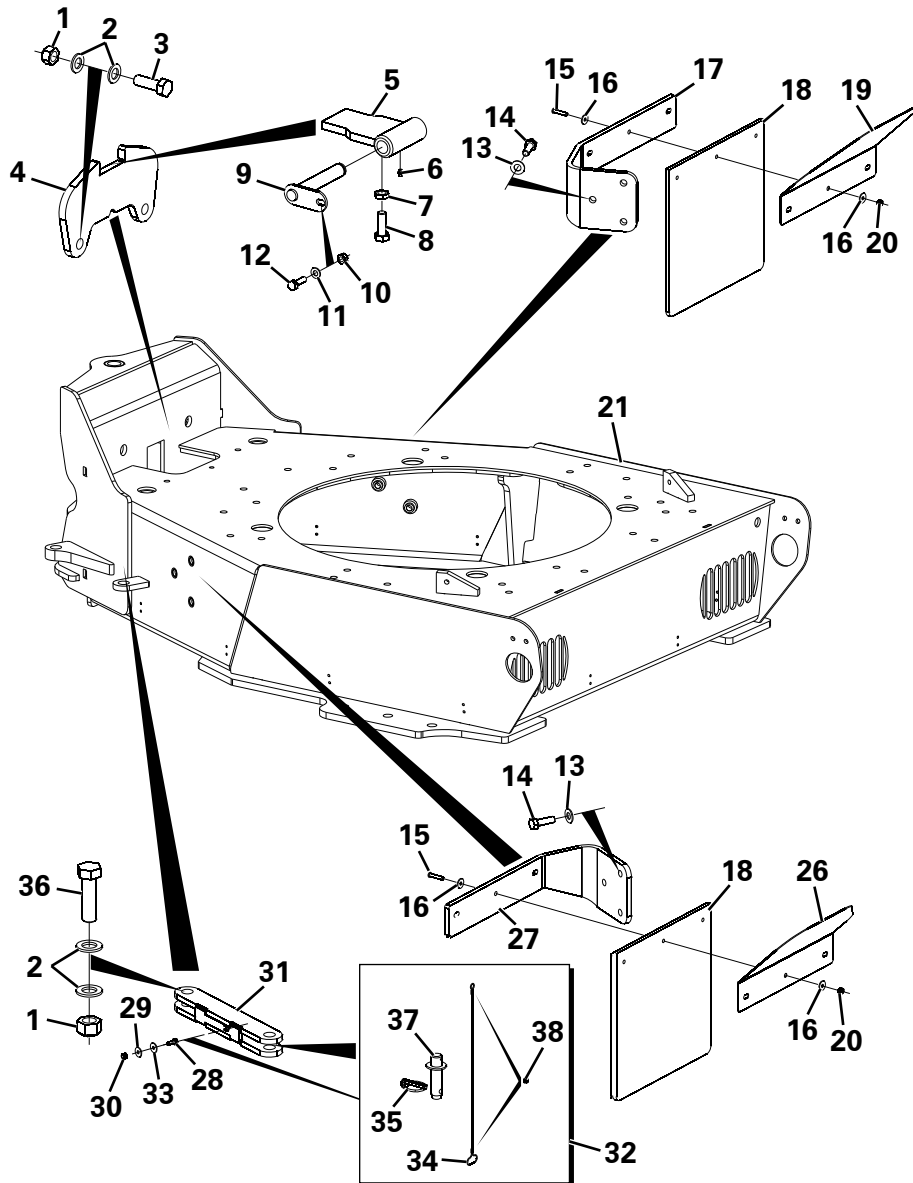

FRONT CHASSIS ASSEMBLY

Item	Part No.	Description	Qty	U/M
19	T101021	MUDGUARD LH	1.0	EA
20	T13910	PHILIDAS NUT	6.0	EA
21	T102705	FRONT CHASSIS	1.0	EA
26	T101410	MUDGUARD RH	1.0	EA
27	T102737	MUDGUARD BRACKET RH	1.0	EA
* 28	T10917	SET SCREW	1.0	EA
* 29	T15830	HEAVY DUTY WASHER	1.0	EA
* 30	T16481	NYLOC NUT	1.0	EA
* 31	T103509	CHASSIS LOCK BAR ASSY	1.0	EA
* 32	T103531	CHASSIS LOCK PIN ASSY	1.0	EA
* 33	T13911	WASHER	1.0	EA
* 34	T103436	PIN RETAINING CABLE	1.0	EA
* 35	T103044	LINCH PIN	1.0	EA
36	T100310	BOLT	1.0	EA
* 37	T103508	CHASSIS LOCK PIN	1.0	EA
* 38	T103233	COPPER SLEEVE	2.0	EA