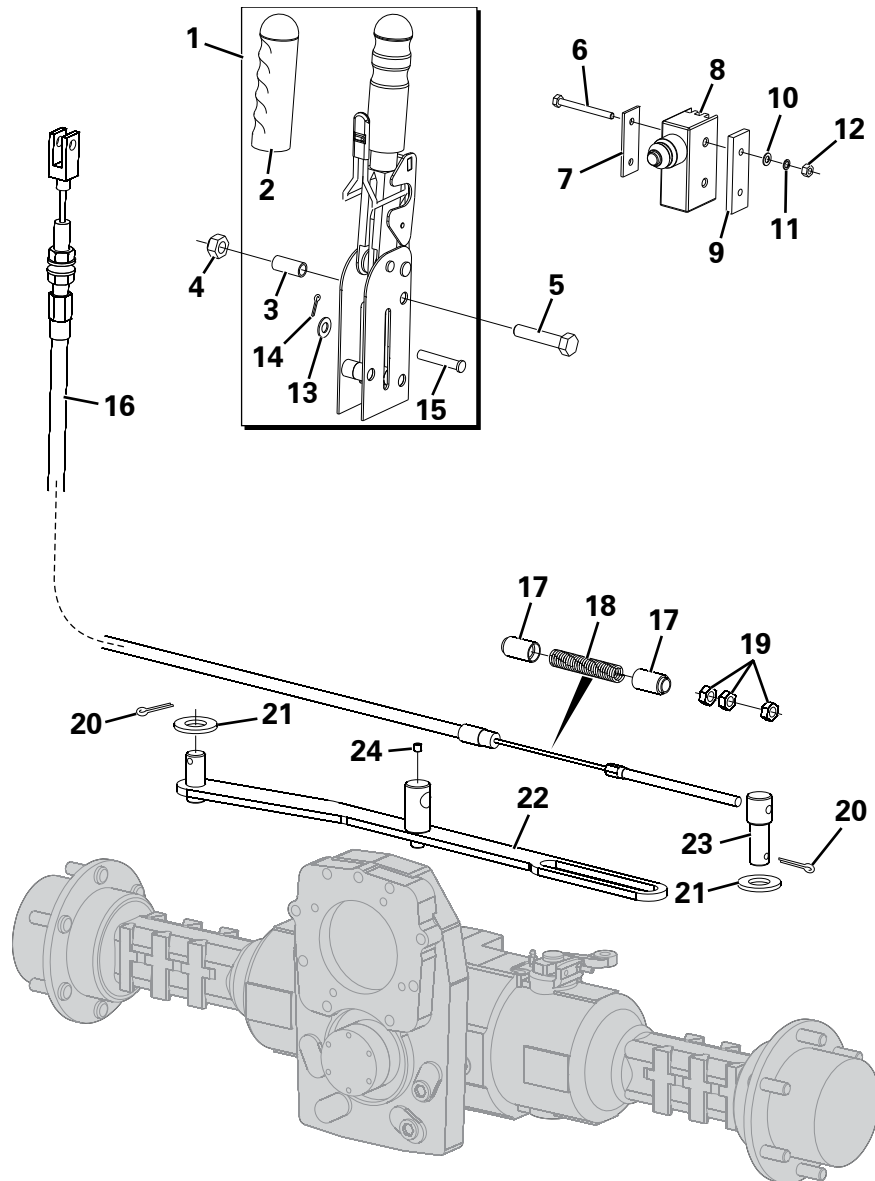

HANDBRAKE ASSEMBLY

Item	Part No.	Description	Qty	U/M
	1	T100893 OVERCENTRE HANDBRAKE	1.0	EA
	2	T52947 GRIP	1.0	EA
	3	T10869 SPACER	3.0	EA
	4	T13064 PHILIDAS NUT	3.0	EA
	5	T16501 BOLT	3.0	EA
	6	T13321 SET SCREW	2.0	EA
	7	T13289 MICRO SWITCH BACKING PLATE	1.0	EA
	* 8	T104545 MICRO SWITCH	1.0	EA
	9	T101186 MICRO SWITCH SPACER	1.0	EA
	10	T11440 WASHER	2.0	EA
	11	T11439 SPRING WASHER	2.0	EA
	12	T11447 NUT	2.0	EA
	13	T12973 WASHER	1.0	EA
	14	T6744 SPLIT PIN	1.0	EA
	15	T54440 CLEVIS PIN	1.0	EA
	16	T102730 HANDBRAKE CABLE	1.0	EA
	17	T100909 SPRING SUPPORT	2.0	EA
	* 18	T102310 GALVANISED HANDBRAKE SPRING	1.0	EA
	19	T6719 NUT	3.0	EA
	20	T6751 SPLIT PIN	2.0	EA
	21	T100867 WASHER	2.0	EA
	22	T102854 HANDBRAKE CABLE LEVER	1.0	EA
	23	T102853 HANDBRAKE CABLE GUIDE	1.0	EA
	* 24	T103221 GRUB SCREW	1.0	EA