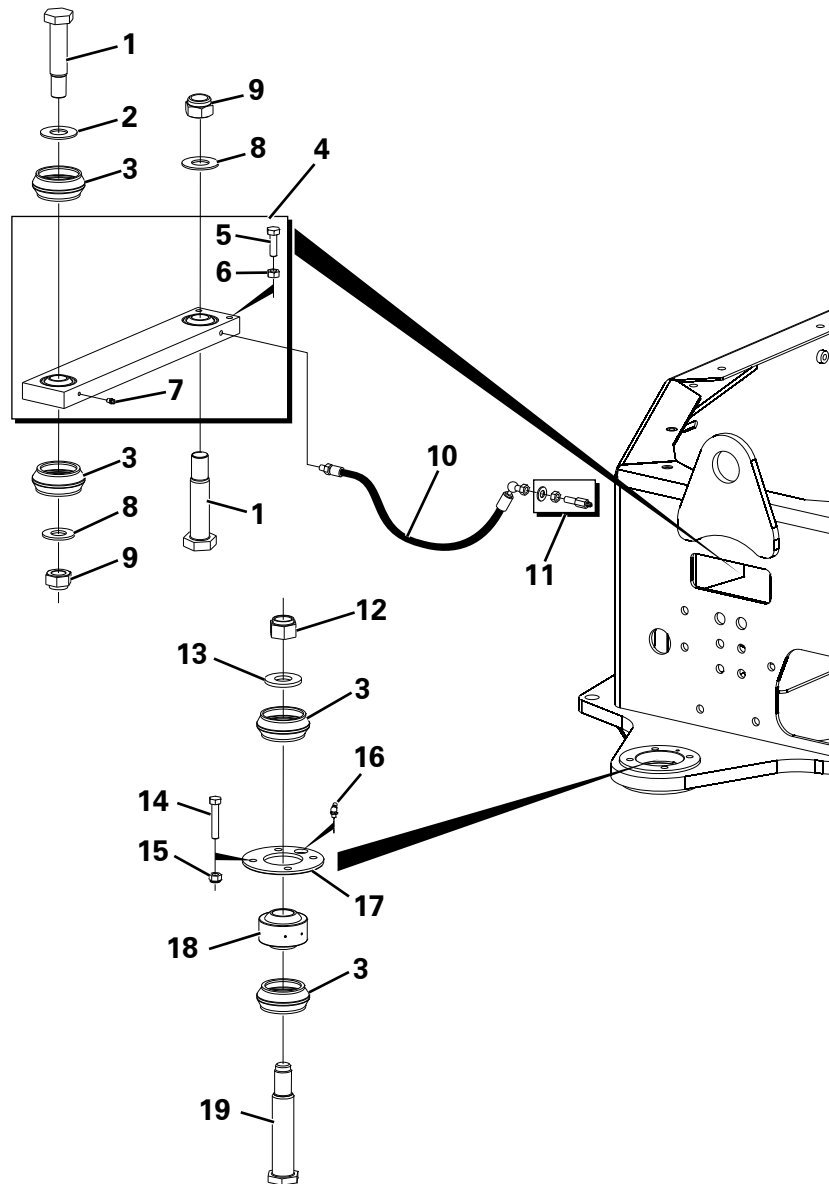

KINGLINK ASSEMBLY

Item	Part No.	Description	Qty	U/M	
1	T100593	TOP PIVOT BOLT	2.0	EA	
*	2	T6768	WASHER	1.0	EA
3	T10160	RUBBER DUST SEAL	4.0	EA	
4	T52796	KINGLINK ASSEMBLY	1.0	EA	
5	T16505	SET SCREW	2.0	EA	
6	T12509	NUT	2.0	EA	
7	T16586	GREASE NIPPLE	1.0	EA	
8	T11811	HEAVY DUTY WASHER	2.0	EA	
9	T10143	NUT	2.0	EA	
10	T100727	GREASE PIPE	1.0	EA	
11	T100390	GREASE NIPPLE ASSEMBLY	1.0	EA	
12	T10331	LOCKNUT	1.0	EA	
13	T7695	HEAVY DUTY WASHER	1.0	EA	
14	T101725	BOLT	4.0	EA	
15	T101724	NYLOC NUT	4.0	EA	
16	T16588	GREASE NIPPLE	1.0	EA	
17	T100527	LOWER BEARING CAP	1.0	EA	
18	T100268	SPHERICAL BEARING	1.0	EA	
19	T101037	PIVOT BOLT	1.0	EA