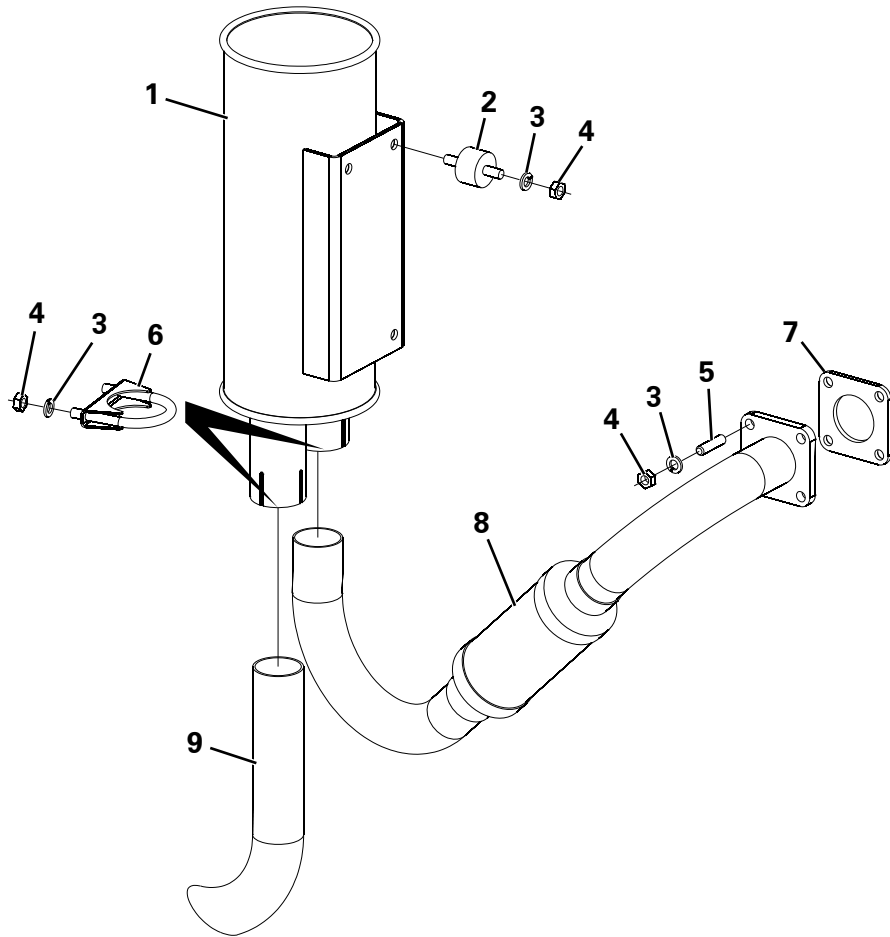

EXHAUST SYSTEM

Item	Part No.	Description	Qty	U/M
1	T102822	SILENCER	1.0	EA
2	T100796	RUBBER BUFFER	3.0	EA
3	T12972	SPRING WASHER	11.0	EA
4	T9775	NUT	11.0	EA
5	T52797	STUD	4.0	EA
6	T18834	EXHAUST CLAMP	2.0	EA
7	T53112	GASKET	1.0	EA
8	T101346	EXHAUST PIPE	1.0	EA
9	T102722	EXHAUST TAIL PIPE	1.0	EA