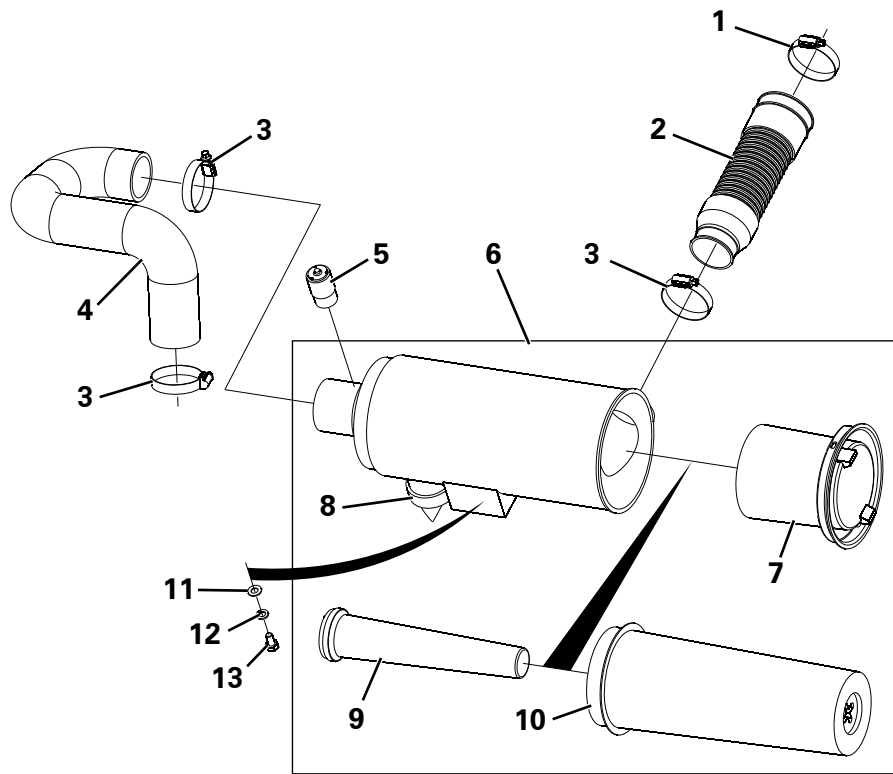

AIR CLEANER ASSEMBLY

Item	Part No.	Description	Qty	U/M
1	T7540	JUBILEE CLIP	1.0	EA
2	T101182	FLEXIBLE AIR CLEANER HOSE	1.0	EA
3	T7872	JUBILEE CLIP	3.0	EA
4	T102889	AIR CLEANER HOSE	1.0	EA
5	T100282	RESTRICTION INDICATOR	1.0	EA
6	T102629	AIR CLEANER	1.0	EA
7	T53877	COVER ASSEMBLY	1.0	EA
8	T53117	VALVE	1.0	EA
9	T53815	INNER FILTER	1.0	EA
10	T53814	OUTER FILTER	1.0	EA
11	T12973	WASHER	2.0	EA
12	T12972	SPRING WASHER	2.0	EA
13	T11673	SET SCREW	2.0	EA