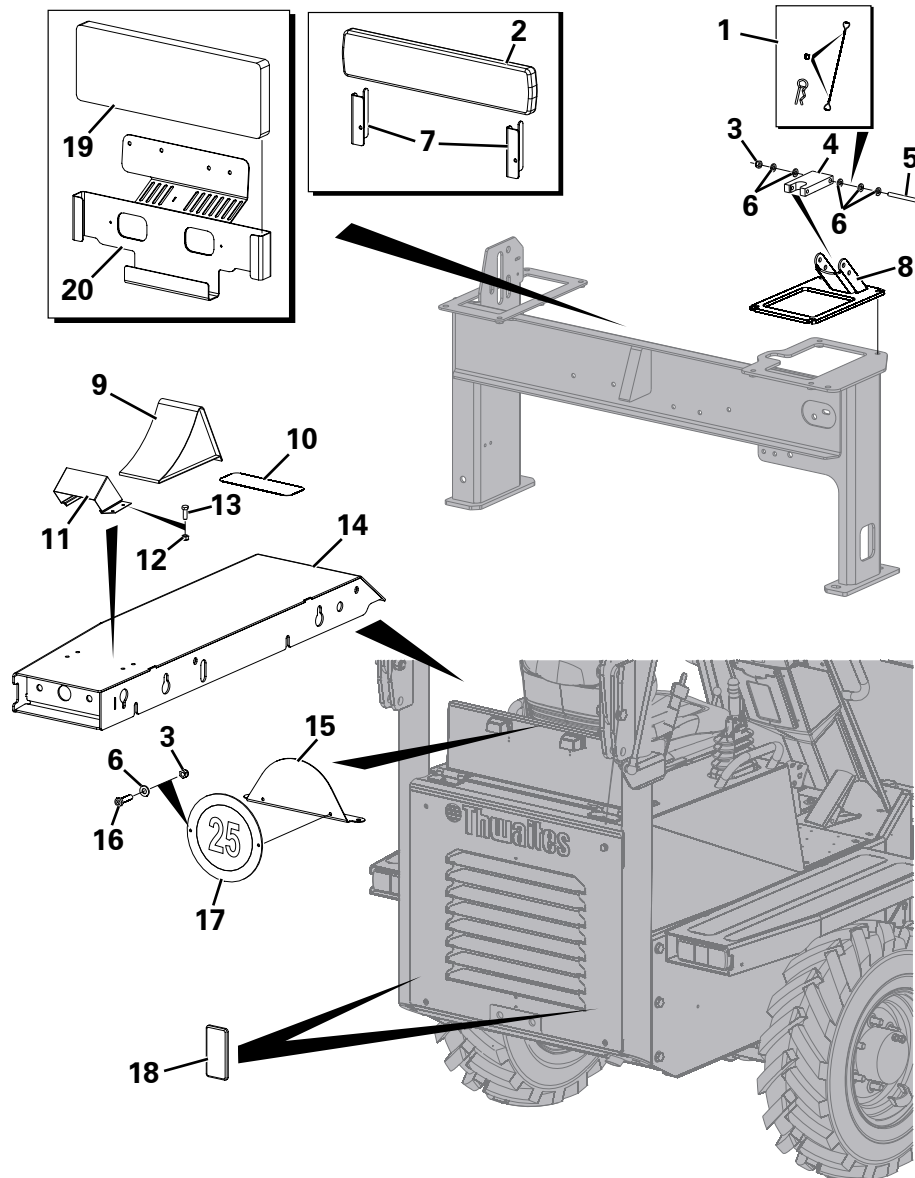

SWISS OPTIONS

Item	Part No.	Description	Qty	U/M
1	T103580	R CLIP CABLE ASSEMBLY	1.0	EA
2	T102874	WARNING TRIANGLE	1.0	EA
3	T16481	NYLOC NUT	3.0	EA
4	T16701	LOCK PLATE	1.0	EA
5	T17920	BOLT	1.0	EA
6	T13911	WASHER	7.0	EA
7	T103003	TRIANGLE MOUNTING BRACKET	2.0	EA
8	T102115	VALVE LEVER LOCK BRACKET	1.0	EA
9	T102875	WHEEL CHOCK	1.0	EA
10	T101567	ANTI SLIP MAT	1.0	EA
11	T102876	WHEEL CHOCK CARRIER	1.0	EA
12	T13457	NYLOC NUT	4.0	EA
13	T7465	SET SCREW	4.0	EA
14	T102961	REAR MUDGUARD LH	1.0	EA
15	T103076	SPEED LABEL MOUNT PLATE	1.0	EA
16	T16492	PAN HEAD SCREW	2.0	EA
17	T103062	SPEED PLATE	1.0	EA
18	T102306	REFLECTOR	2.0	EA
19	T104706	WARNING TRIANGLE	1.0	EA
20	T104711	WARNING TRIANGLE STOWAGE	1.0	EA