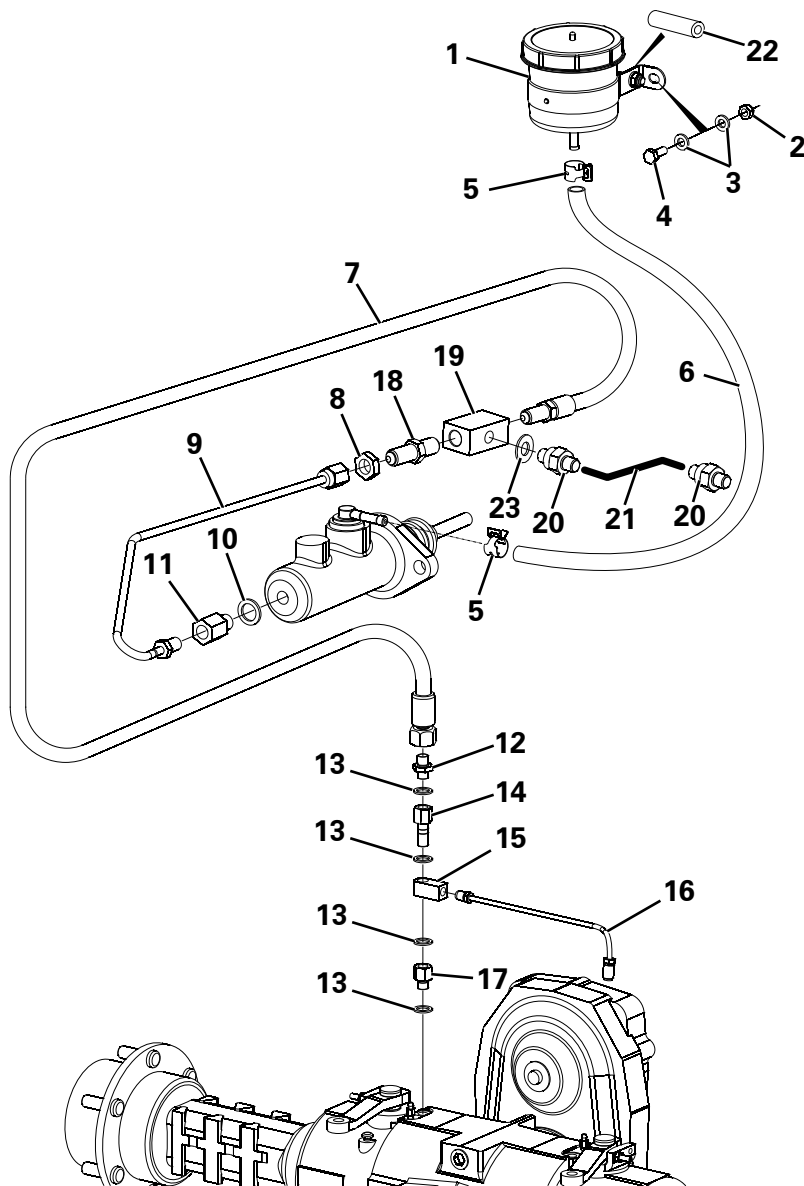

BRAKE CIRCUIT

Item	Part No.	Description	Qty	U/M
1	T100402	RESERVOIR	1.0	EA
2	T16481	NYLOC NUT	2.0	EA
3	T13911	WASHER	4.0	EA
4	T10917	SET SCREW	2.0	EA
5	T100691	HOSE CLIP	2.0	EA
6	T100747	BRAKE HOSE	1.0	EA
7	T102733	BRAKE PIPE	1.0	EA
8	T8942	LOCK NUT	1.0	EA
9	T100702	BRAKE PIPE	1.0	EA
10	T10940	DOWTY WASHER	1.0	EA
11	T100701	ADAPTOR	1.0	EA
12	T15175	ADAPTOR	1.0	EA
13	T15176	DOWTY WASHER	4.0	EA
14	T102514	BRAKE TEE BANJO BOLT	1.0	EA
15	T102513	BRAKE PIPE TEE	1.0	EA
16	T102731	REAR AXLE BRAKE PIPE	1.0	EA
17	T102868	MALE/FEMALE ADAPTOR	1.0	EA
18	T100697	BRAKE B/H UNION	1.0	EA
19	T9369	SPECIAL 3 WAY TEE	1.0	EA
20	T100790	ADAPTOR	2.0	EA
21	T100726	HOSE	1.0	EA
* 22	T103599	SPACER TUBE	1.0	EA
23	T100798	DOWTY WASHER	1.0	EA