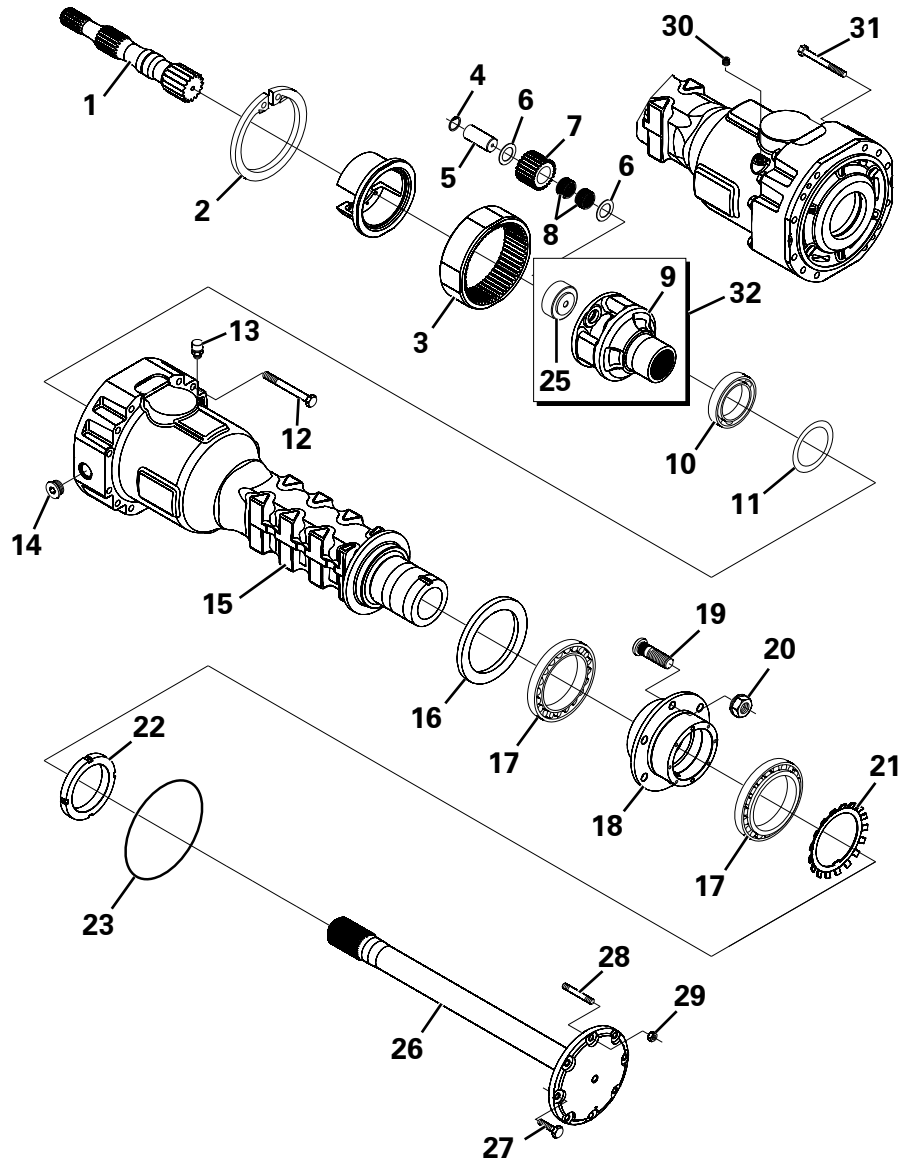

FRONT AXLE - HUB REDUCTION

Item	Part No.	Description	Qty	U/M
	14	T53663 PLUG	2.0	EA
	*15	T54459 AXLE CASE	2.0	EA
	*16	T54125 HUB SEAL	2.0	EA
	17	T53913 TAPER ROLLER BEARING	4.0	EA
	*18	T54139 WHEEL HUB	2.0	EA
	19	T53773 WHEEL STUD	12.0	EA
	20	T53567 WHEEL NUT	12.0	EA
	21	T53872 TAB WASHER	2.0	EA
	22	T53912 RING NUT	2.0	EA
	23	T53870 O RING	2.0	EA
	*25	T54131 SPACER	2.0	EA
	26	T53910 HALF SHAFT	2.0	EA
	27	T54297 HEXAGON BOLT	12.0	EA
	*28	T54140 STUD	4.0	EA
	*29	T54141 NUT	4.0	EA
	30	T53615 PLUG	1.0	EA
	31	T53924 HEXAGON BOLT	12.0	EA
	*32	T54132 PLANET CARRIER C/W SPACER	2.0	EA