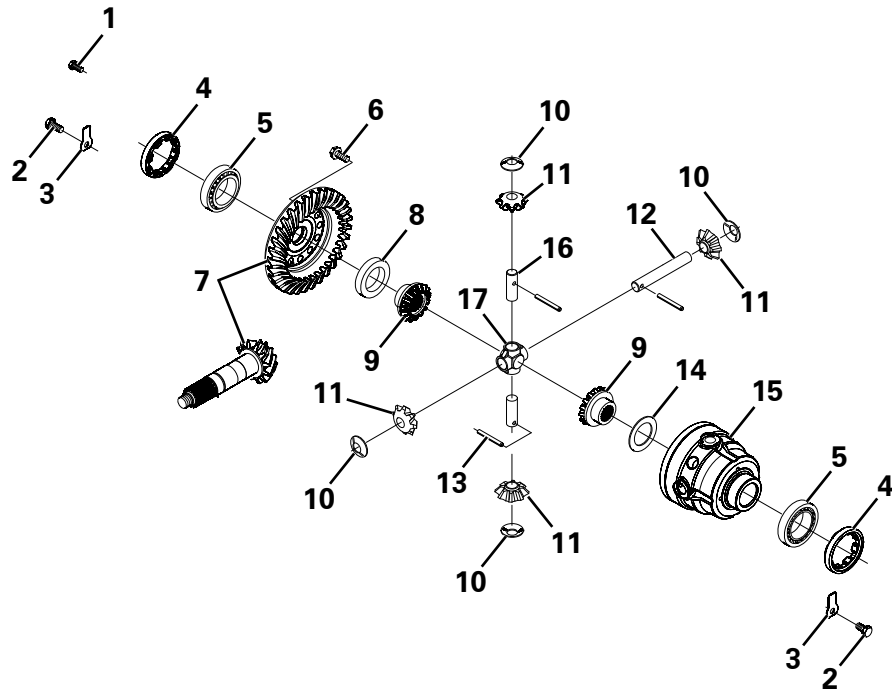

REAR AXLE - DIFFERENTIAL

Item	Part No.	Description	Qty	U/M
1	T53897	CYLINDER BOLT	2.0	EA
2	T53896	HEXAGON BOLT	2.0	EA
3	T53895	LOCKING PLATE	2.0	EA
4	T53898	RING NUT	2.0	EA
5	T53555	TAPER ROLLER BEARING	2.0	EA
6	T53616	BOLT	12.0	EA
7	T53925	BEVEL GEAR SET	1.0	EA
8	T53899	SPACER	1.0	EA
9	T53900	DIFFERENTIAL SIDE GEAR	2.0	EA
* 10	T53901	WASHER	4.0	EA
* 11	T53902	DIFFERENTIAL PINION	4.0	EA
12	T53903	DIFFERENTIAL SHAFT	1.0	EA
* 13	T53904	ROLL PIN	3.0	EA
14	T53905	FRICITION WASHER	1.0	EA
* 15	T54194	DIFFERENTIAL CARRIER	1.0	EA
* 16	T54461	DIFFERENTIAL SHAFT	2.0	EA
* 17	T54462	SHAFT RETAINER	1.0	EA