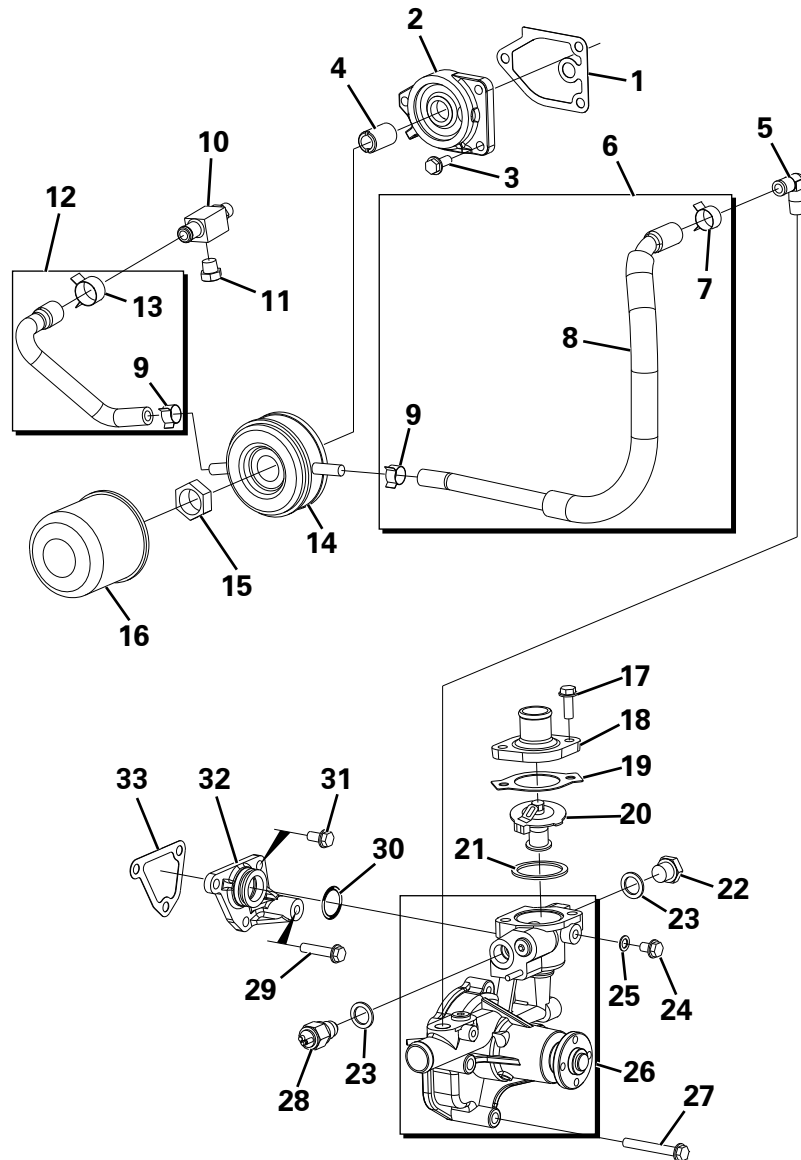

ENGINE - ACCESSORIES

Item	Part No.	Description	Qty	U/M
A	T102632	ENGINE	1.0	EA
1	T52816	CAP	2.0	EA
2	T52819	O RING	2.0	EA
3	T53142	PIPE ASSY	1.0	EA
4	T53282	BELT	1.0	EA
5	T53322	VALVE ASSEMBLY	3.0	EA
6	T53462	STARTER MOTOR	1.0	EA
7	T53263	GENERATOR	1.0	EA
8	T53320	FAN	1.0	EA
9	T53148	BOLT	4.0	EA
10	T52830	DIPSTICK GUIDE	1.0	EA
11	T52829	O RING	1.0	EA
12	T52832	OIL PRESSURE SWITCH	1.0	EA
13	T53316	GUIDE DIPSTICK	1.0	EA
14	T52842	BOLT	1.0	EA
15	T53315	DIPSTICK LUB OIL	1.0	EA
16	T52834	O RING	1.0	EA
17	T52835	BOLT	2.0	EA
18	T52833	STOP SOLENOID	1.0	EA
19	T52824	GASKET	1.0	EA
20	T52823	HEATER	1.0	EA
* 21	T103167	EXHAUST HEAT SHIELD	1.0	EA
22	T52825	BOLT	4.0	EA
23	T101247	ENGINE LIFTING EYE	1.0	EA
24	T53143	O RING	1.0	EA