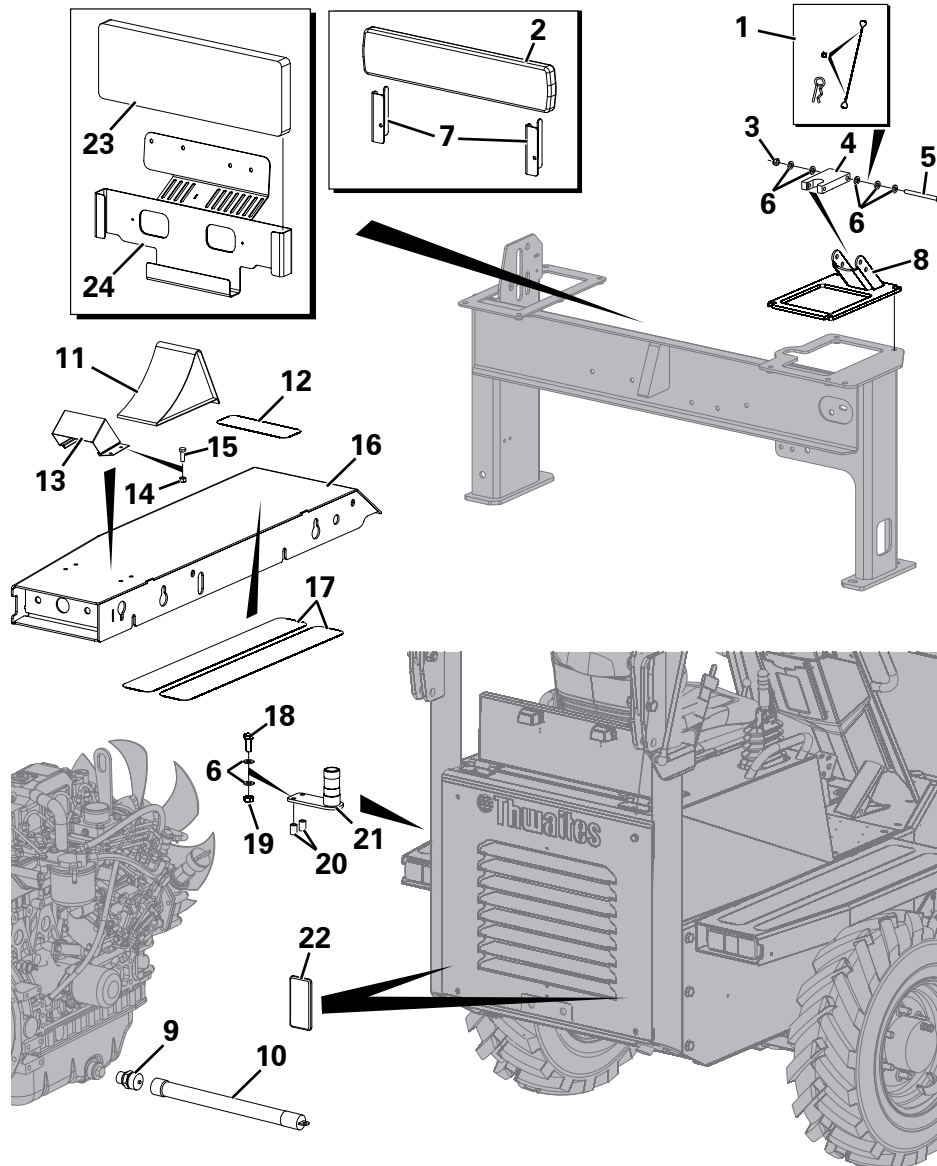

GERMAN OPTIONS

Item	Part No.	Description	Qty	U/M
1	T103580	R CLIP CABLE ASSEMBLY	1.0	EA
2	T102874	WARNING TRIANGLE	1.0	EA
3	T16481	NYLOC NUT	3.0	EA
4	T16701	LOCK PLATE	1.0	EA
5	T17920	BOLT	1.0	EA
6	T13911	WASHER	9.0	EA
7	T103003	TRIANGLE MOUNTING BRACKET	2.0	EA
8	T102115	VALVE LEVER LOCK BRACKET	1.0	EA
9	T100951	DRAIN PLUG	1.0	EA
10	T17210	DRAIN HOSE ADAPTOR	1.0	EA
11	T102875	WHEEL CHOCK	1.0	EA
12	T101567	ANTI SLIP MAT	1.0	EA
13	T102876	WHEEL CHOCK CARRIER	1.0	EA
14	T13457	NYLOC NUT	4.0	EA
15	T7465	SET SCREW	4.0	EA
16	T102961	REAR MUDGUARD LH	1.0	EA
17	T101568	ANTI SLIP MAT	2.0	EA
18	T17155	BOLT	2.0	EA
19	T13910	PHILLIDAS NUT	2.0	EA
20	T10869	SPACER	2.0	EA
21	T102199	BEACON STOWAGE BRACKET	1.0	EA
22	T102306	REFLECTOR	2.0	EA
23	T104106	WARNING TRIANGLE	1.0	EA
24	T104711	WARNING TRIANGLE STOWAGE	1.0	EA