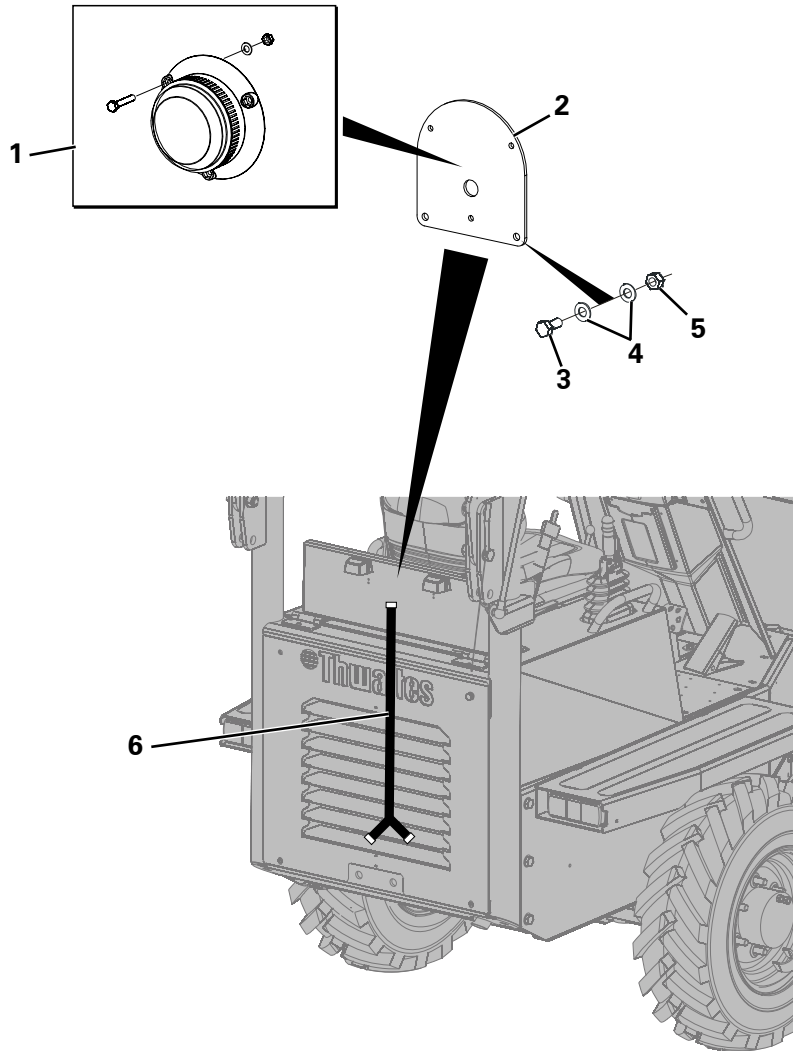

REVERSING STROBE

Item	Part No.	Description	Qty	U/M
1	T104165	REVERSING STROBE LIGHT - WHITE	1.0	EA
2	T104192	REVERSING LAMP MOUNTING PLATE	1.0	EA
3	T7465	SET SCREW	2.0	EA
4	T12973	WASHER	4.0	EA
5	T13457	NYLOC NUT	2.0	EA
6	T104190	REVERSING STROBE HARNESS	1.0	EA